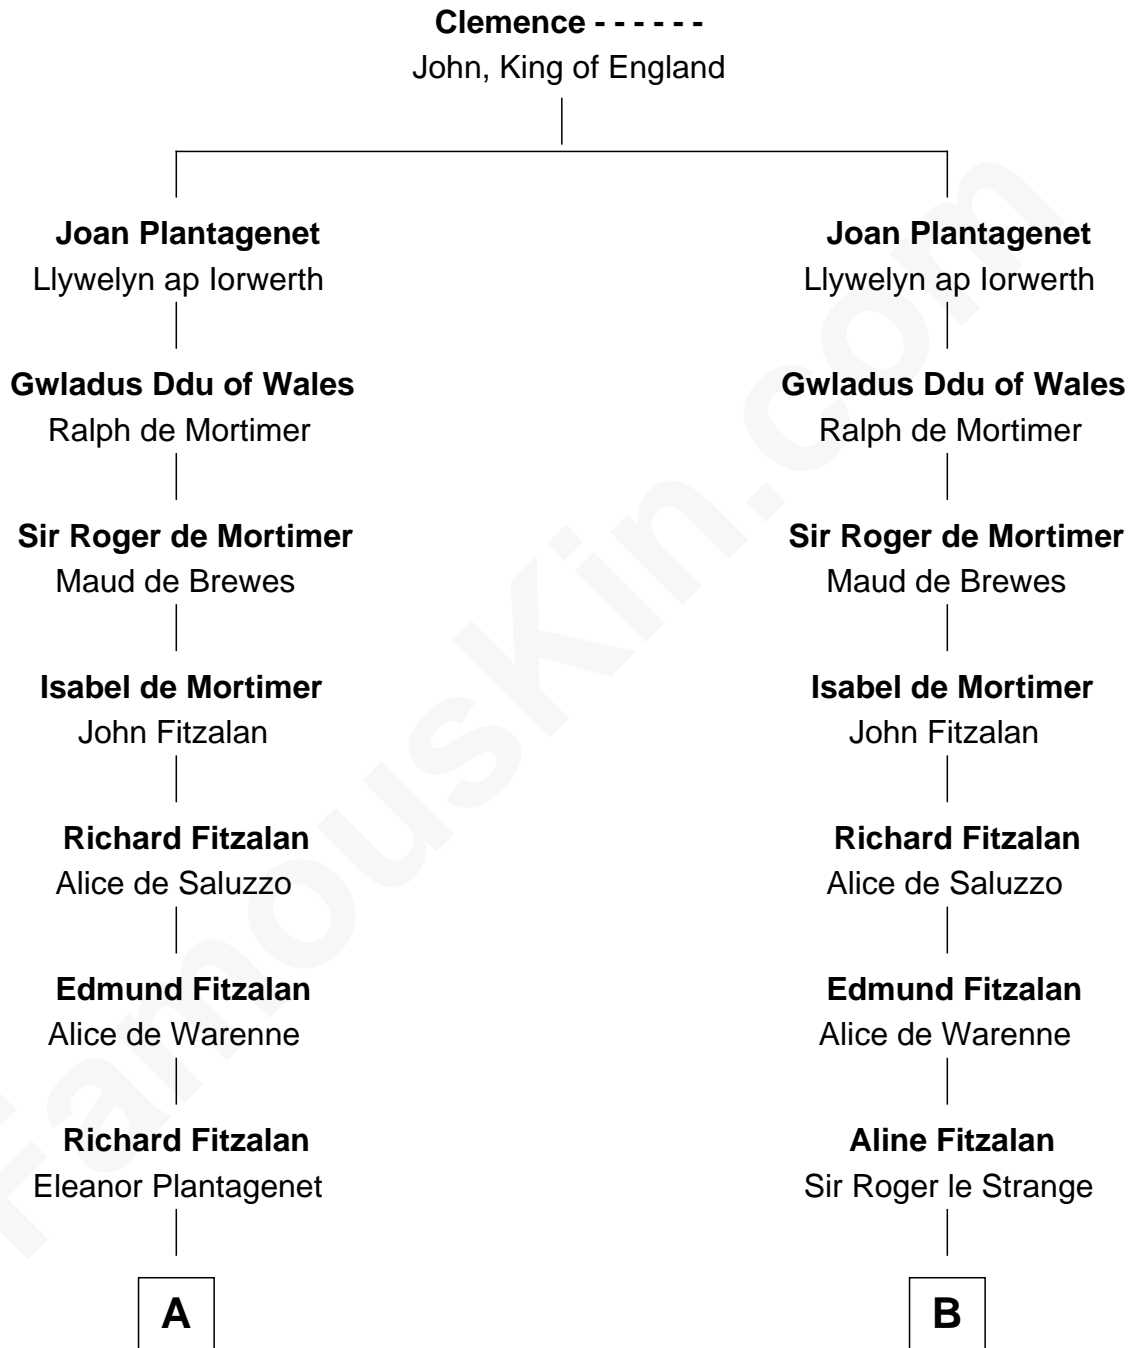

## Relationship Chart of

### Nicholas Gilman

*Signer of the U.S. Constitution*

12th cousin 9 times removed of

**Catherine Parr**

*6th Wife of King Henry VIII*

**C**

—  
**Elizabeth Denison**

Rev. John Rogers

—  
**Rev. Nathaniel Rogers**

Sarah Purkiss

—  
**Elizabeth Rogers**

Rev. John Taylor

—  
**Ann Taylor**

Nicholas Gilman

—  
**Nicholas Gilman**

*Signer of the U.S. Constitution*