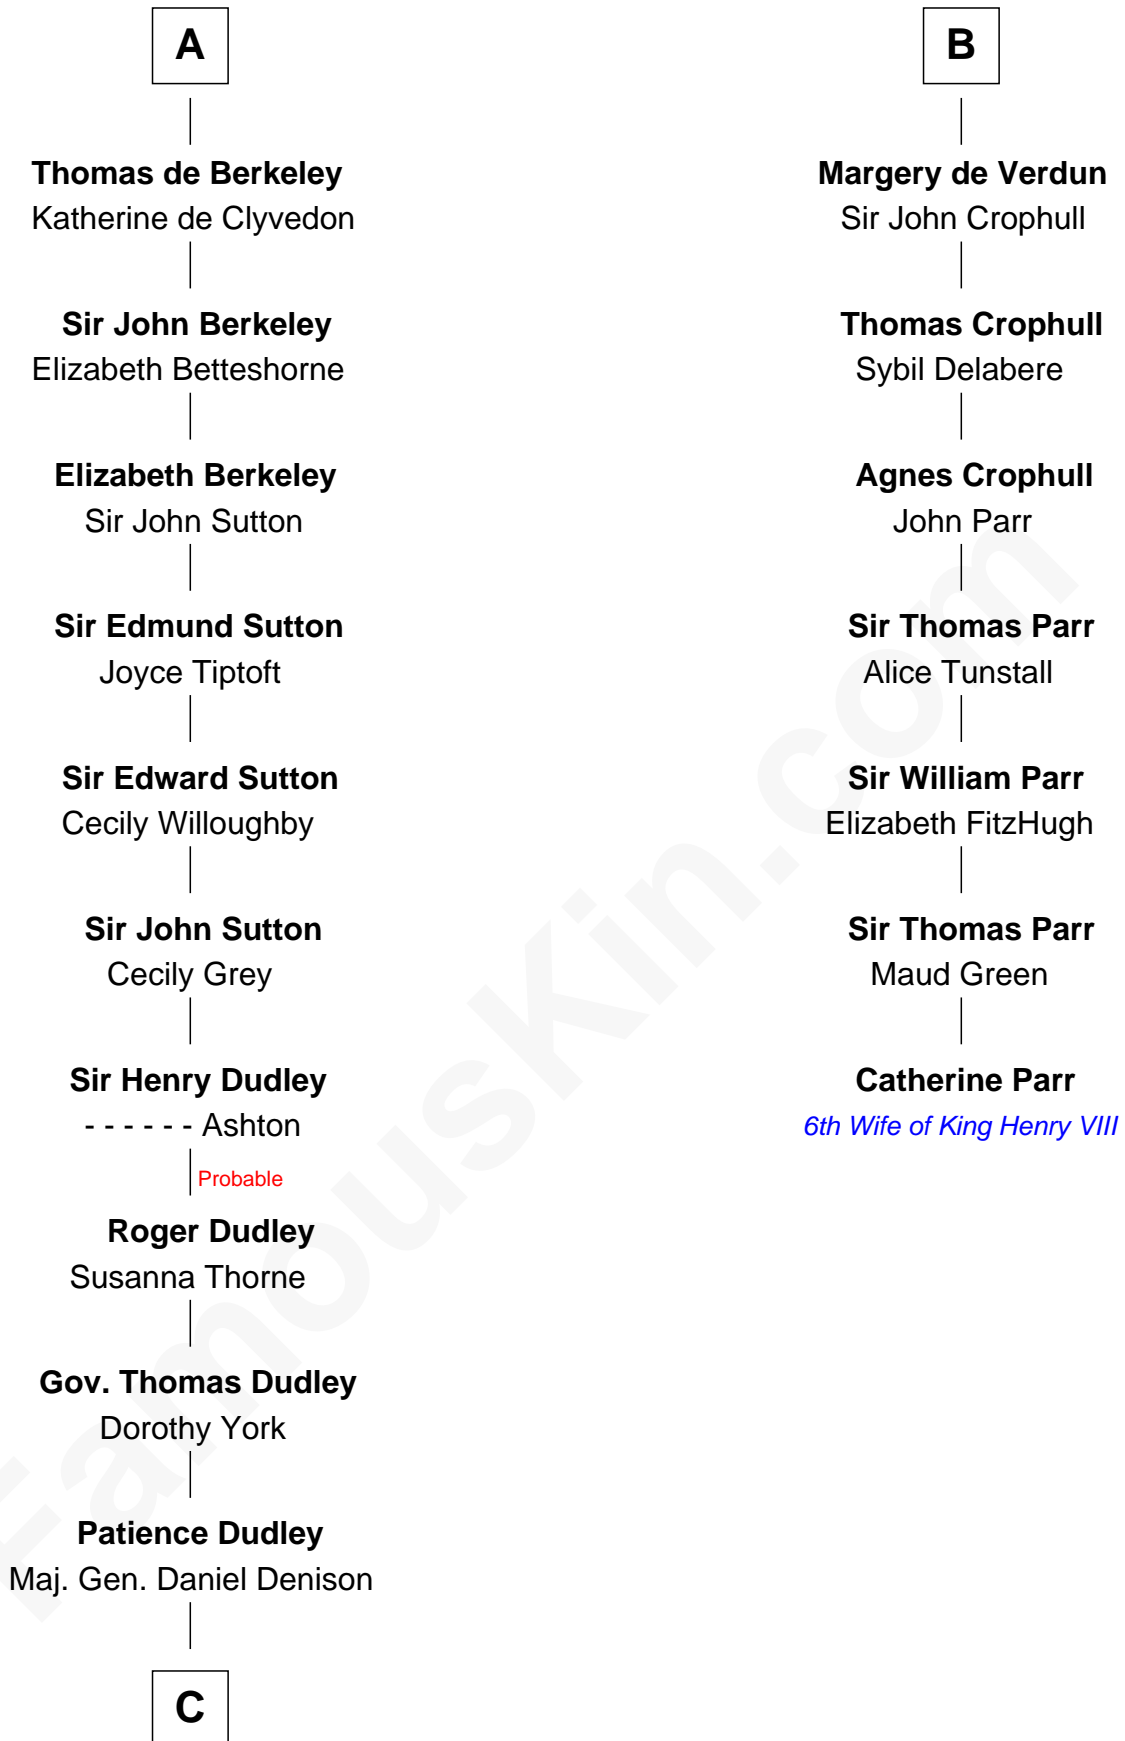

FamousKin.com

Relationship Chart of

Nicholas Gilman

Signer of the U.S. Constitution

13th cousin 8 times removed of

Catherine Parr

6th Wife of King Henry VIII

Enna MacMurrough