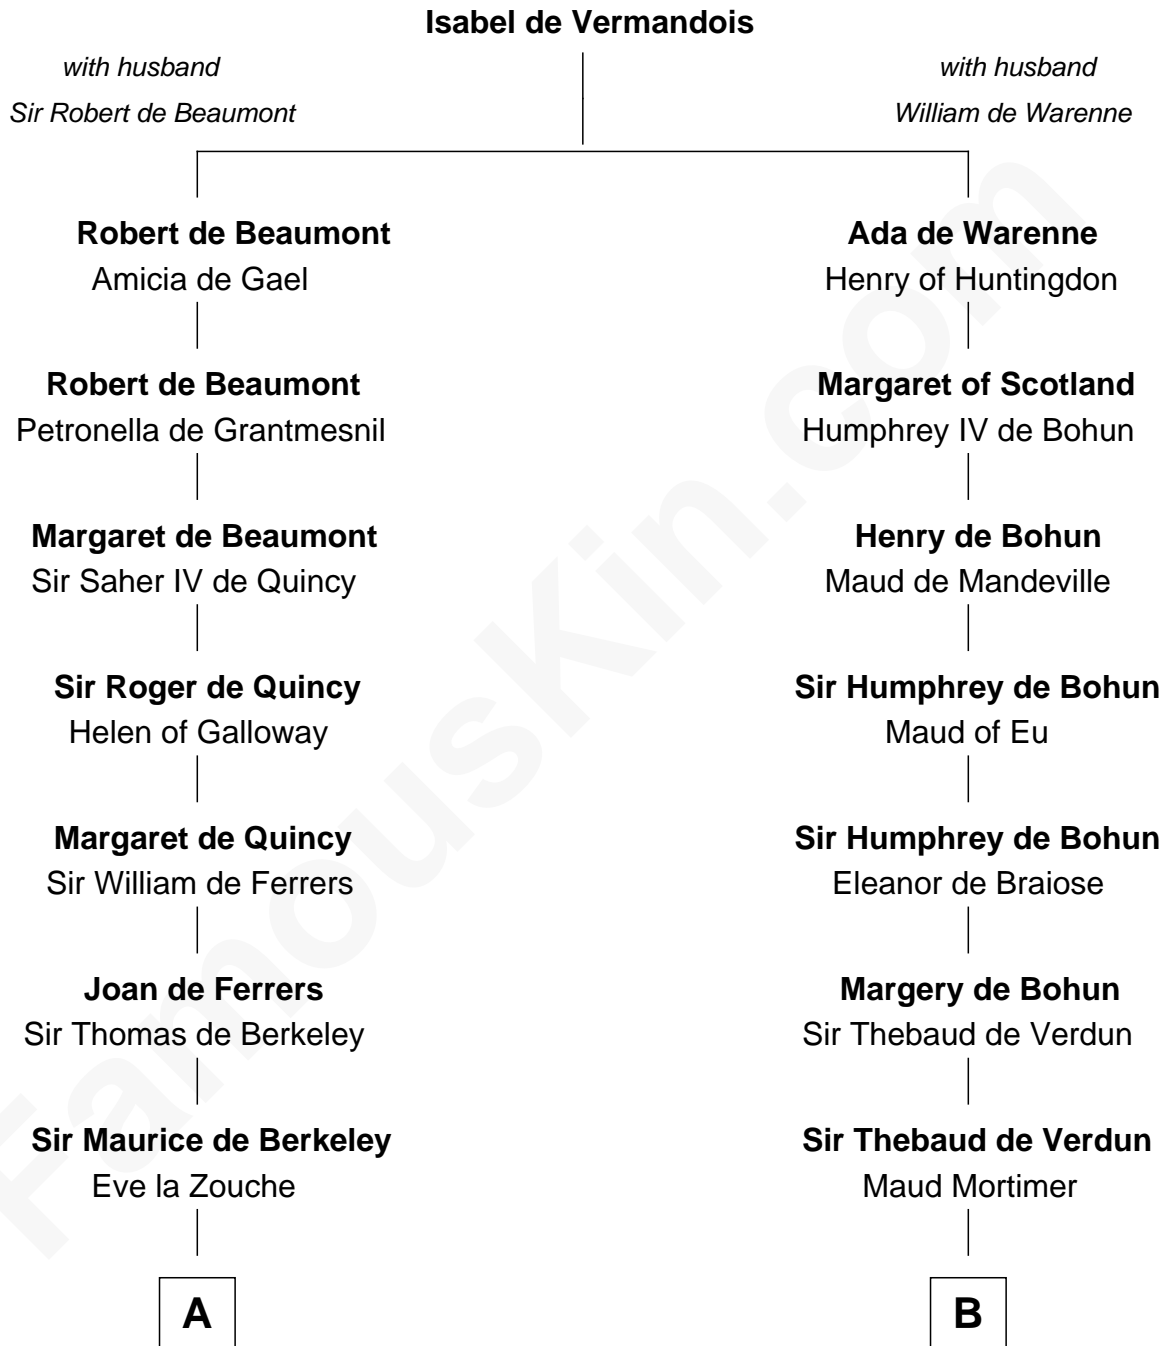

FamousKin.com

Relationship Chart of

Nicholas Gilman

Signer of the U.S. Constitution

13th cousin 8 times removed of

Catherine Parr

6th Wife of King Henry VIII

C

—
Elizabeth Denison

Rev. John Rogers

—
Rev. Nathaniel Rogers

Sarah Purkiss

—
Elizabeth Rogers

Rev. John Taylor

—
Ann Taylor

Nicholas Gilman