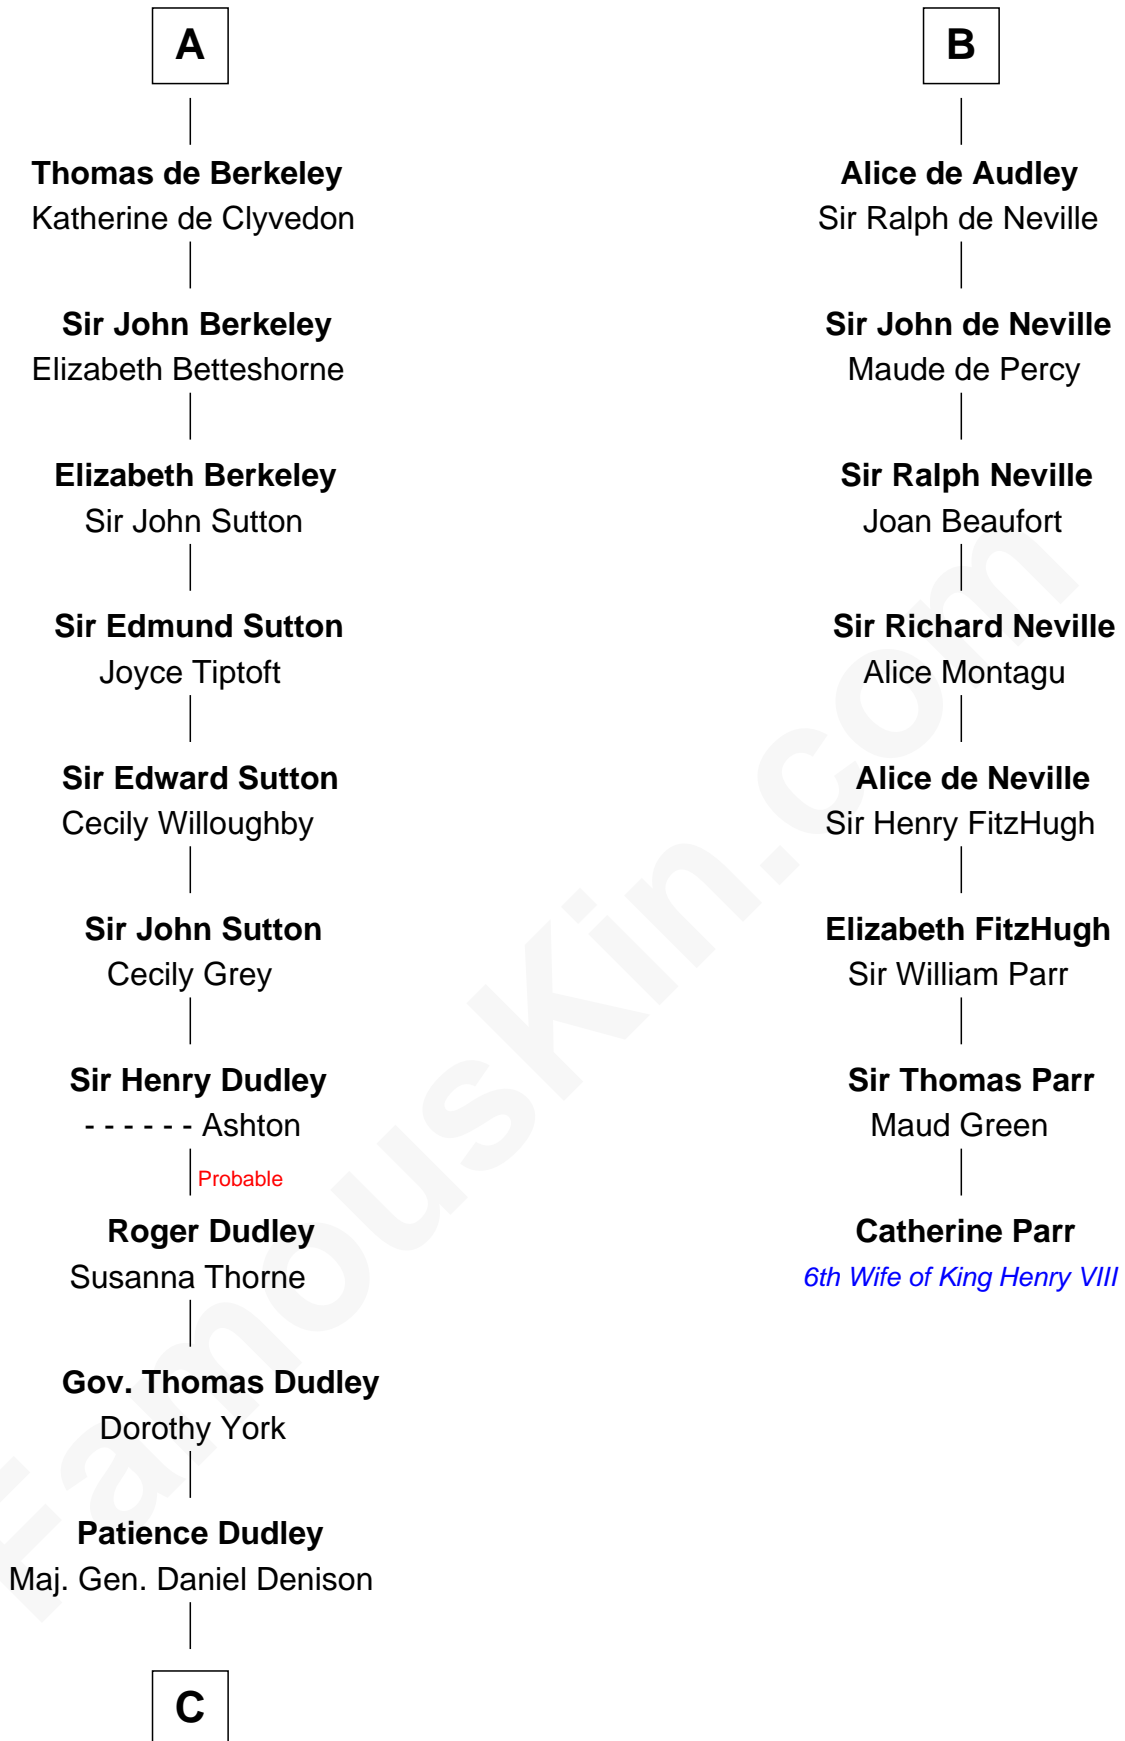

FamousKin.com

Relationship Chart of

Nicholas Gilman

Signer of the U.S. Constitution

14th cousin 7 times removed of

Catherine Parr

6th Wife of King Henry VIII

C

—
Elizabeth Denison

Rev. John Rogers

—
Rev. Nathaniel Rogers

Sarah Purkiss

—
Elizabeth Rogers

Rev. John Taylor

—
Ann Taylor

Nicholas Gilman