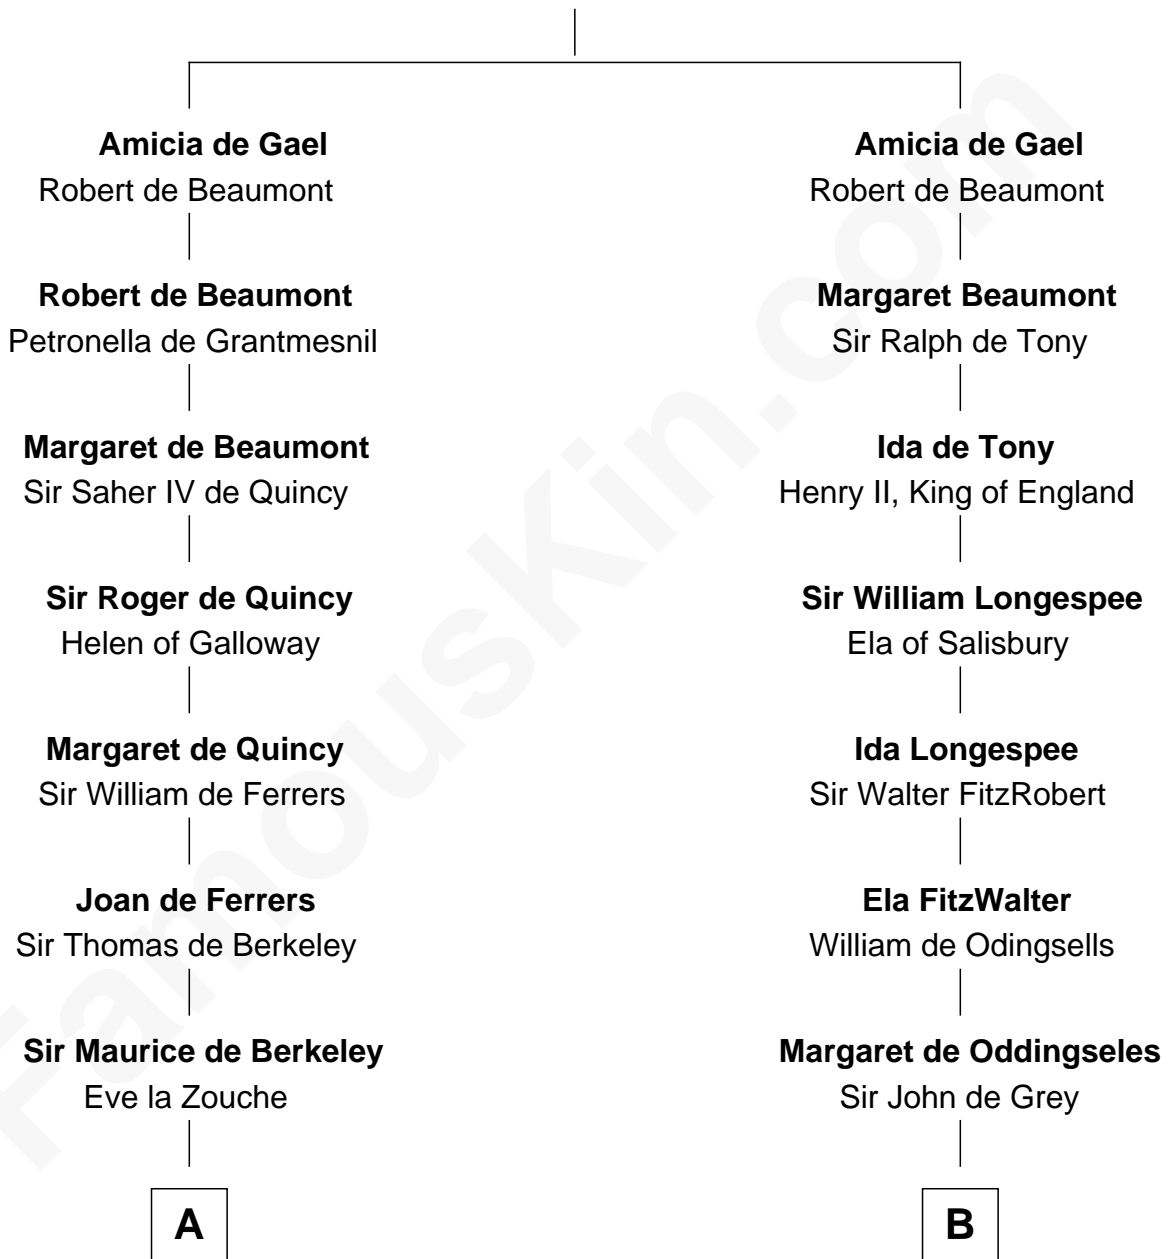

FamousKin.com

Relationship Chart of

Nicholas Gilman

Signer of the U.S. Constitution

14th cousin 7 times removed of

Catherine Parr

6th Wife of King Henry VIII

Ralph de Gael