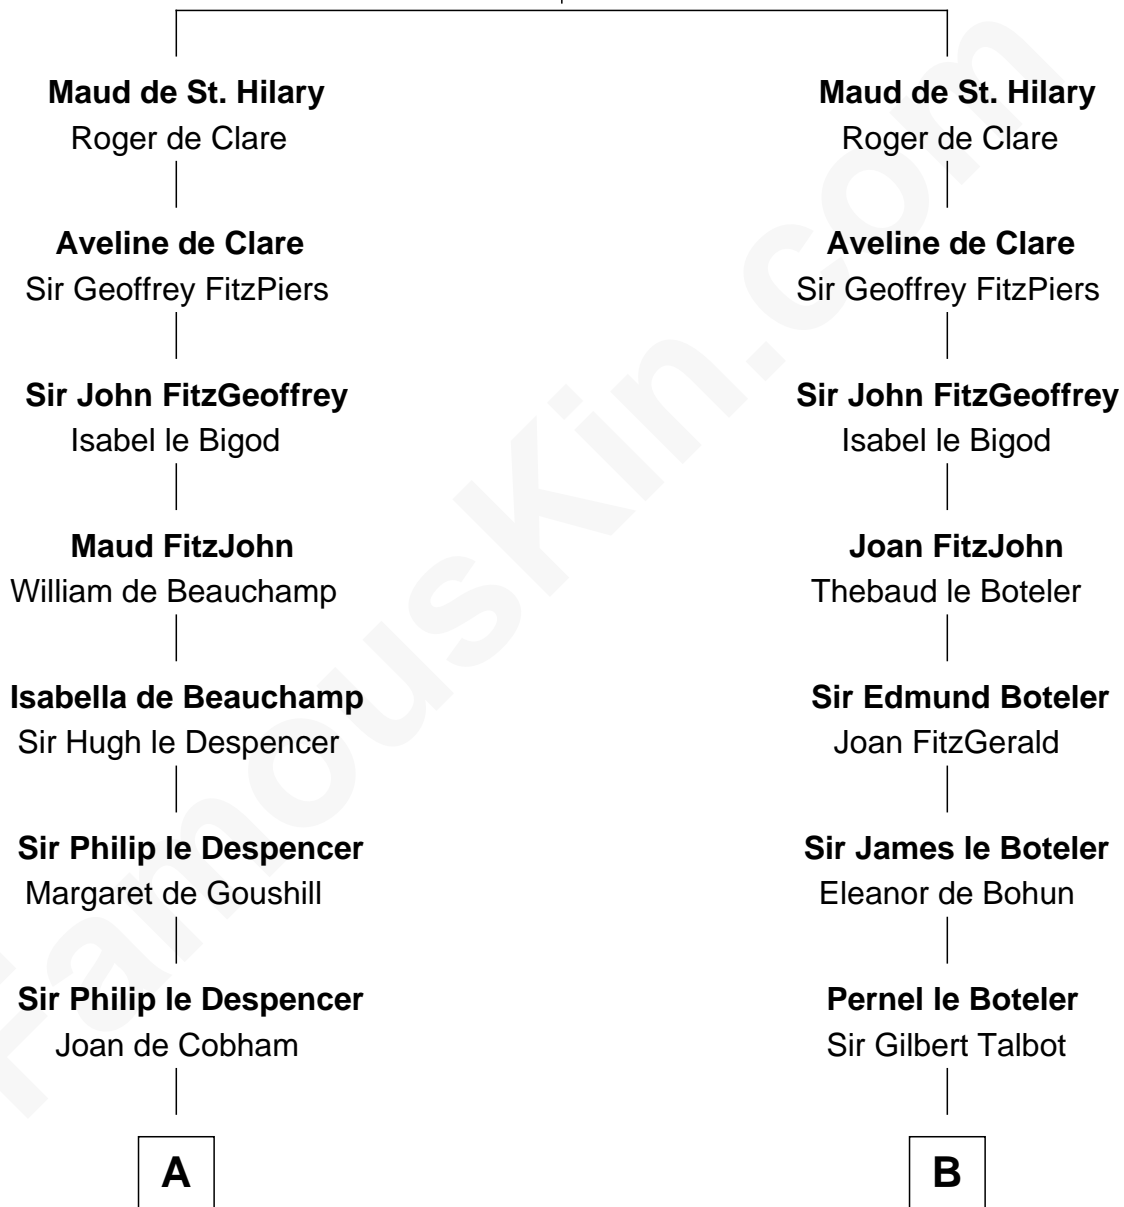

FamousKin.com

Relationship Chart of

Nicholas Gilman

Signer of the U.S. Constitution

12th cousin 9 times removed of

Catherine Parr

6th Wife of King Henry VIII

James de St. Hilary

Aveline - - - - -

C

—
Elizabeth Hutchinson

Edward Winslow

—
Anna Winslow

John Taylor

—
Rev. John Taylor

Elizabeth Rogers

—
Ann Taylor

Nicholas Gilman

—
Nicholas Gilman

Signer of the U.S. Constitution

FamousKin.com