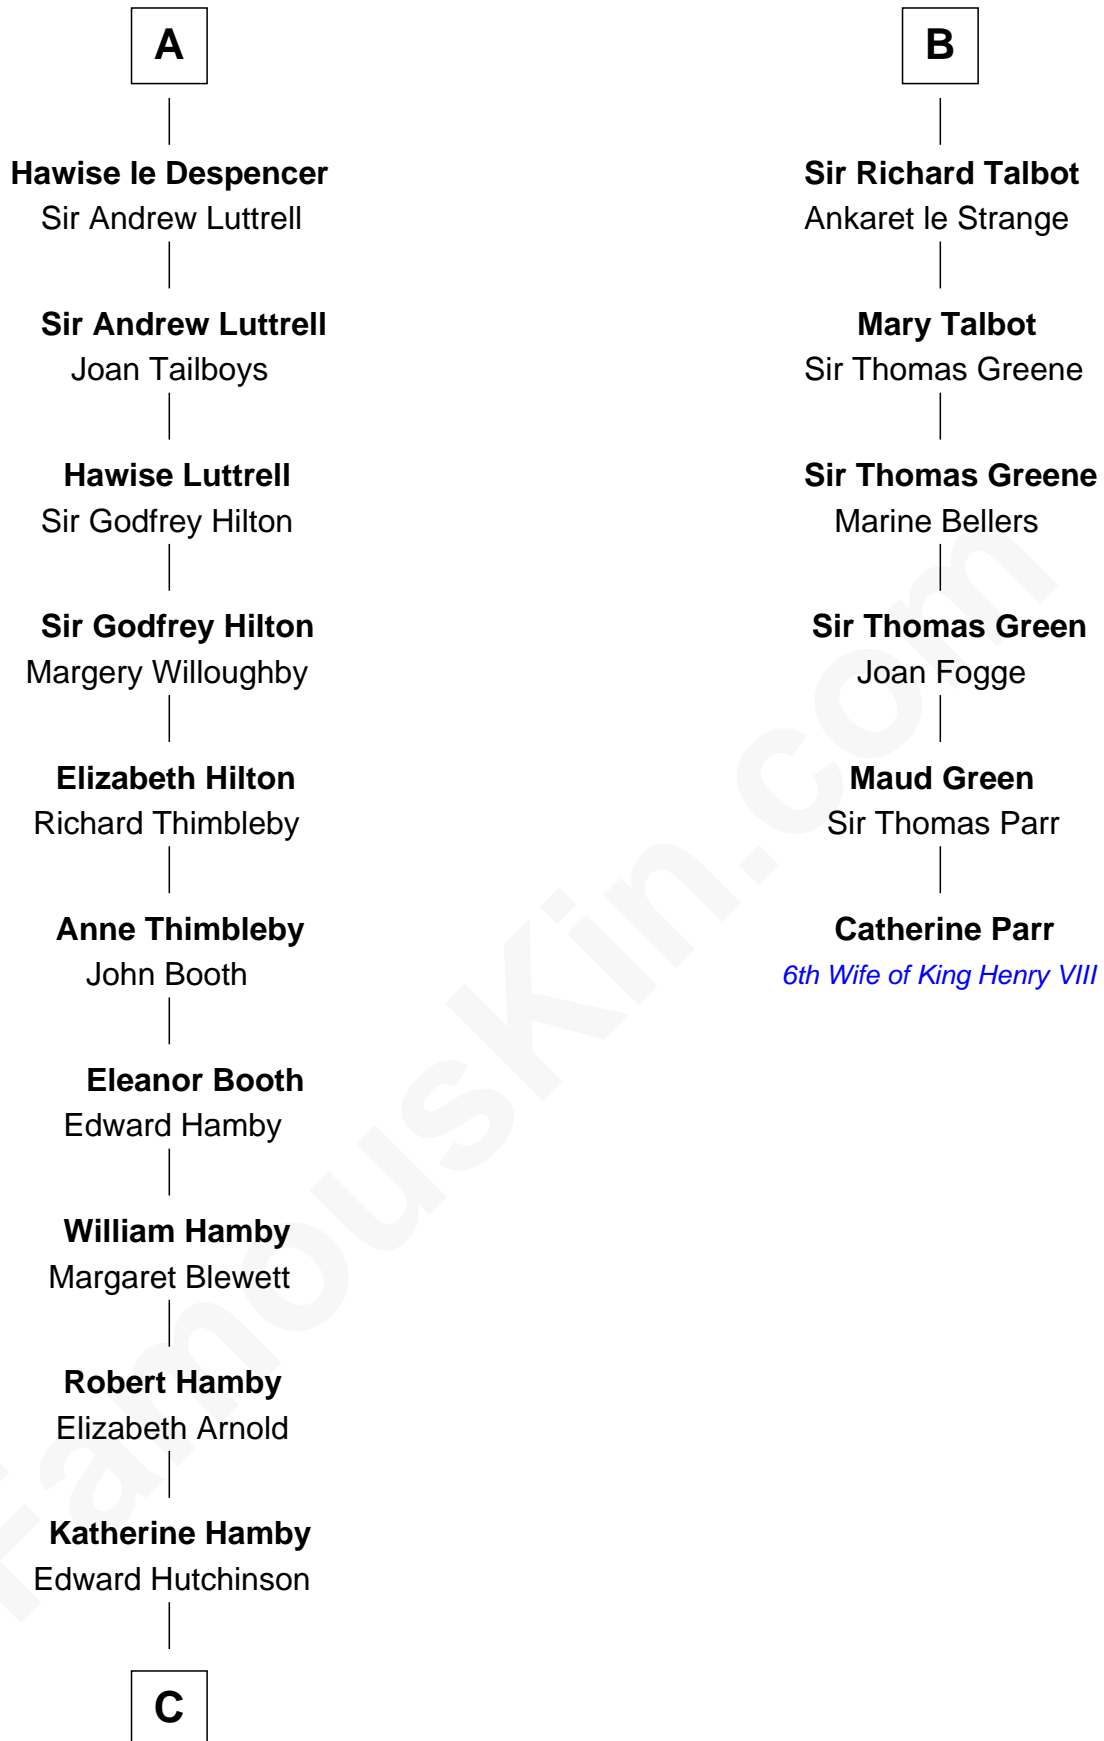

FamousKin.com

Relationship Chart of

Nicholas Gilman

Signer of the U.S. Constitution

12th cousin 9 times removed of

Catherine Parr

6th Wife of King Henry VIII

James de St. Hilary

Aveline - - - - -

C

—
Elizabeth Hutchinson

Edward Winslow

—
Anna Winslow

John Taylor

—
Rev. John Taylor

Elizabeth Rogers