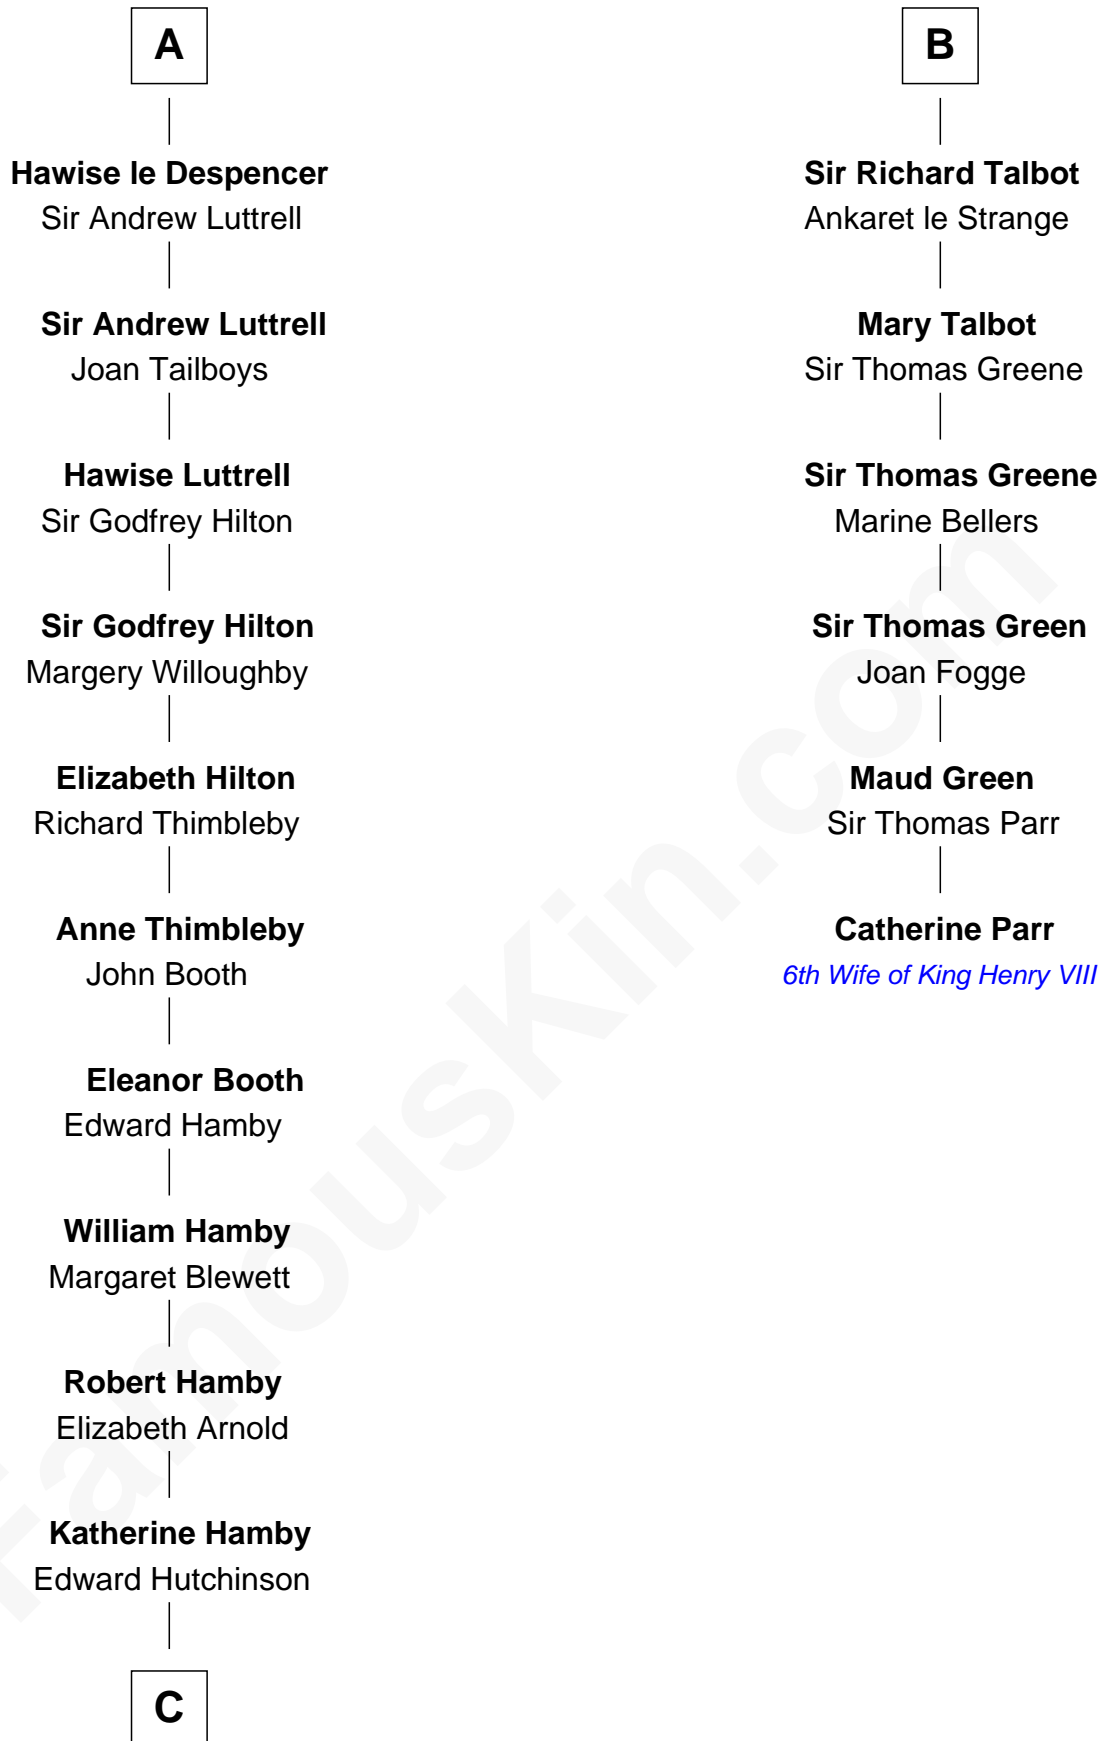

FamousKin.com

Relationship Chart of

Nicholas Gilman

Signer of the U.S. Constitution

12th cousin 9 times removed of

Catherine Parr

6th Wife of King Henry VIII

Richard Fitzgilbert de Clare
Adeliza de Meschines

C

—
Elizabeth Hutchinson

Edward Winslow

—
Anna Winslow

John Taylor

—
Rev. John Taylor

Elizabeth Rogers

—
Ann Taylor