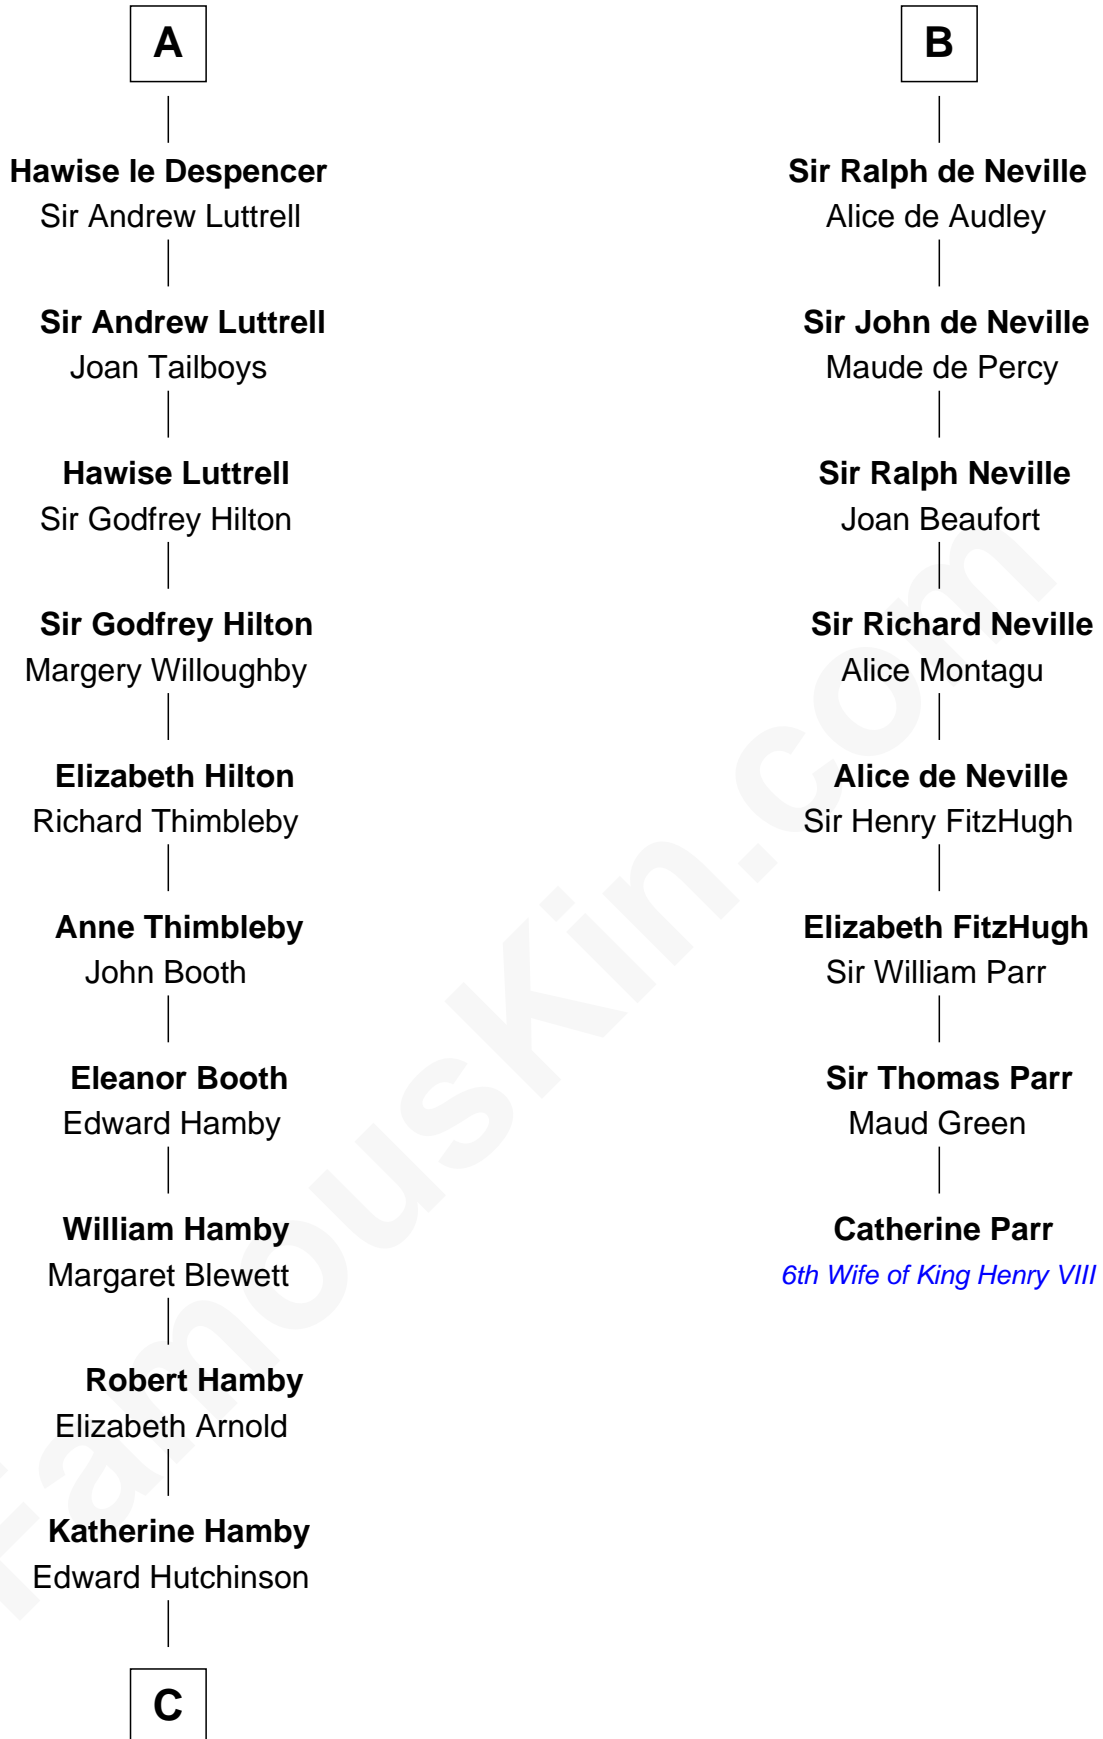

FamousKin.com

Relationship Chart of

Nicholas Gilman

Signer of the U.S. Constitution

14th cousin 7 times removed of

Catherine Parr

6th Wife of King Henry VIII

C

—
Elizabeth Hutchinson

Edward Winslow

—
Anna Winslow

John Taylor

—
Rev. John Taylor

Elizabeth Rogers

—
Ann Taylor

Nicholas Gilman