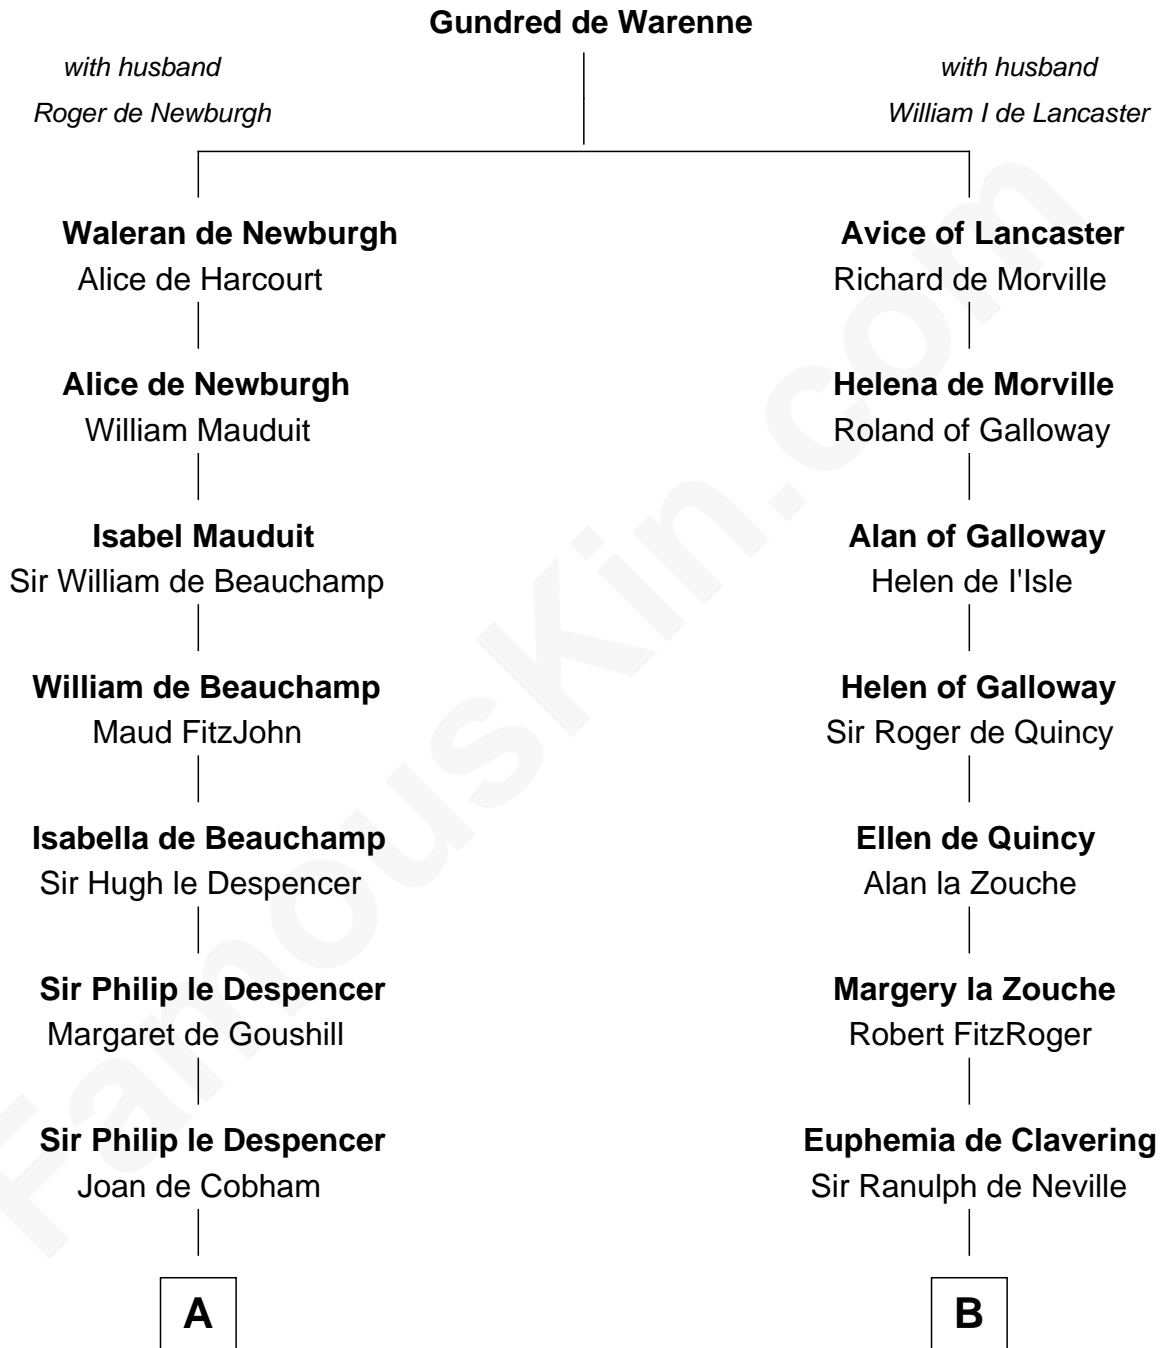

FamousKin.com

Relationship Chart of

Nicholas Gilman

Signer of the U.S. Constitution

14th cousin 7 times removed of

Catherine Parr

6th Wife of King Henry VIII

C

—
Elizabeth Hutchinson

Edward Winslow

—
Anna Winslow

John Taylor

—
Rev. John Taylor

Elizabeth Rogers

—
Ann Taylor

Nicholas Gilman