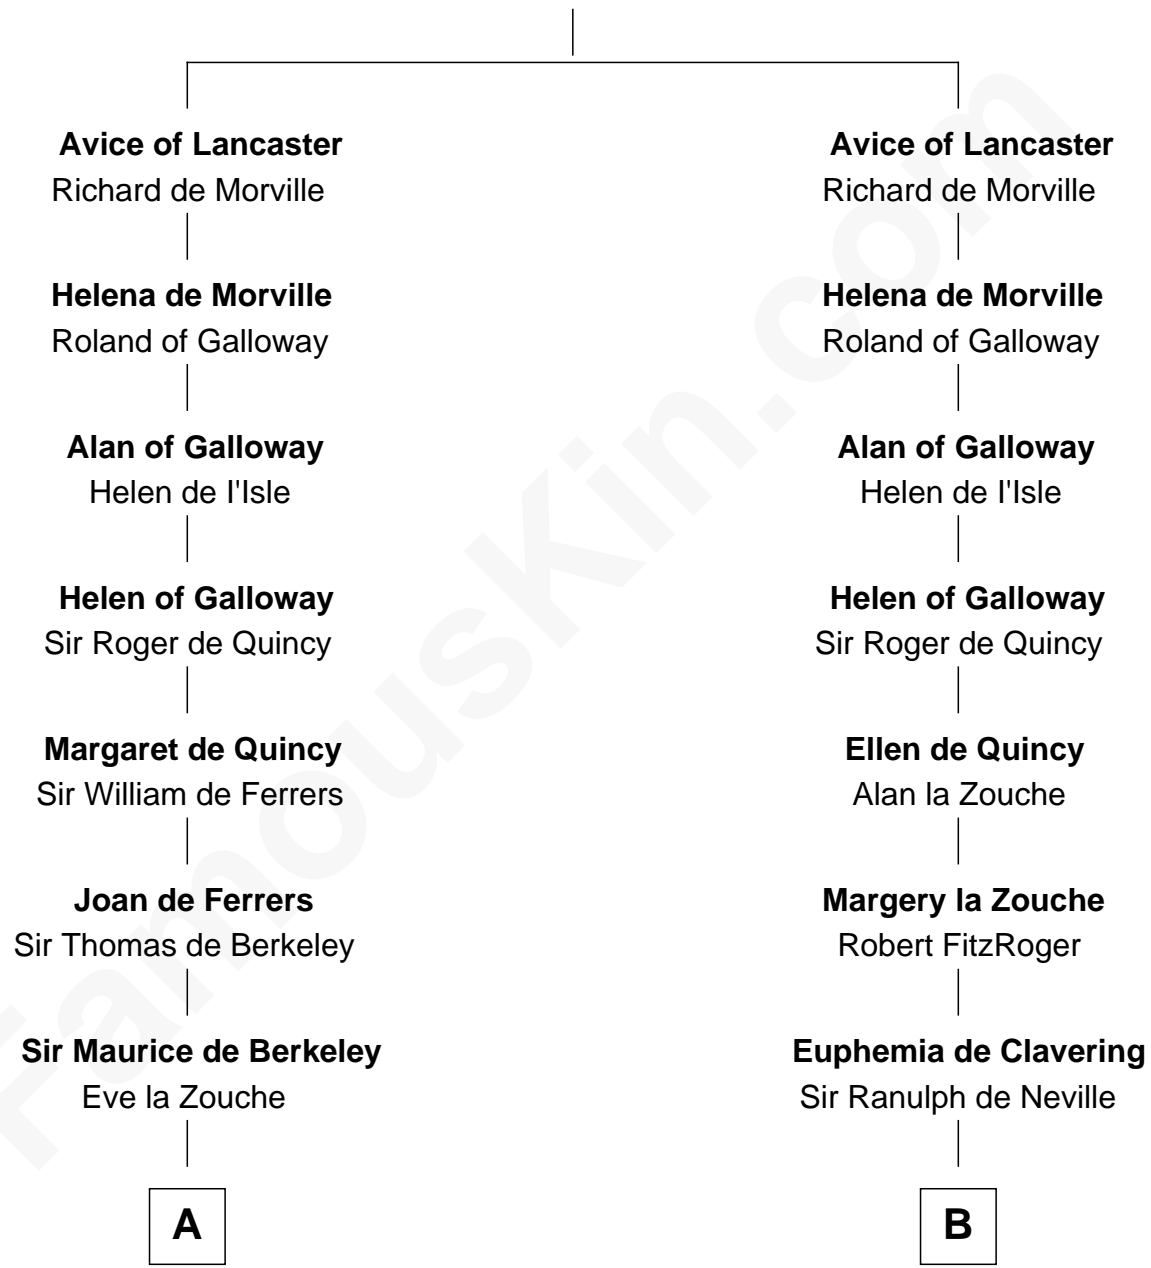

FamousKin.com
Relationship Chart of
Nicholas Gilman

Signer of the U.S. Constitution

14th cousin 7 times removed of

Catherine Parr

6th Wife of King Henry VIII

William I de Lancaster
 Gundred de Warenne

C

—
Elizabeth Denison

Rev. John Rogers

—
Rev. Nathaniel Rogers

Sarah Purkiss

—
Elizabeth Rogers

Rev. John Taylor

—
Ann Taylor

Nicholas Gilman

—
Nicholas Gilman