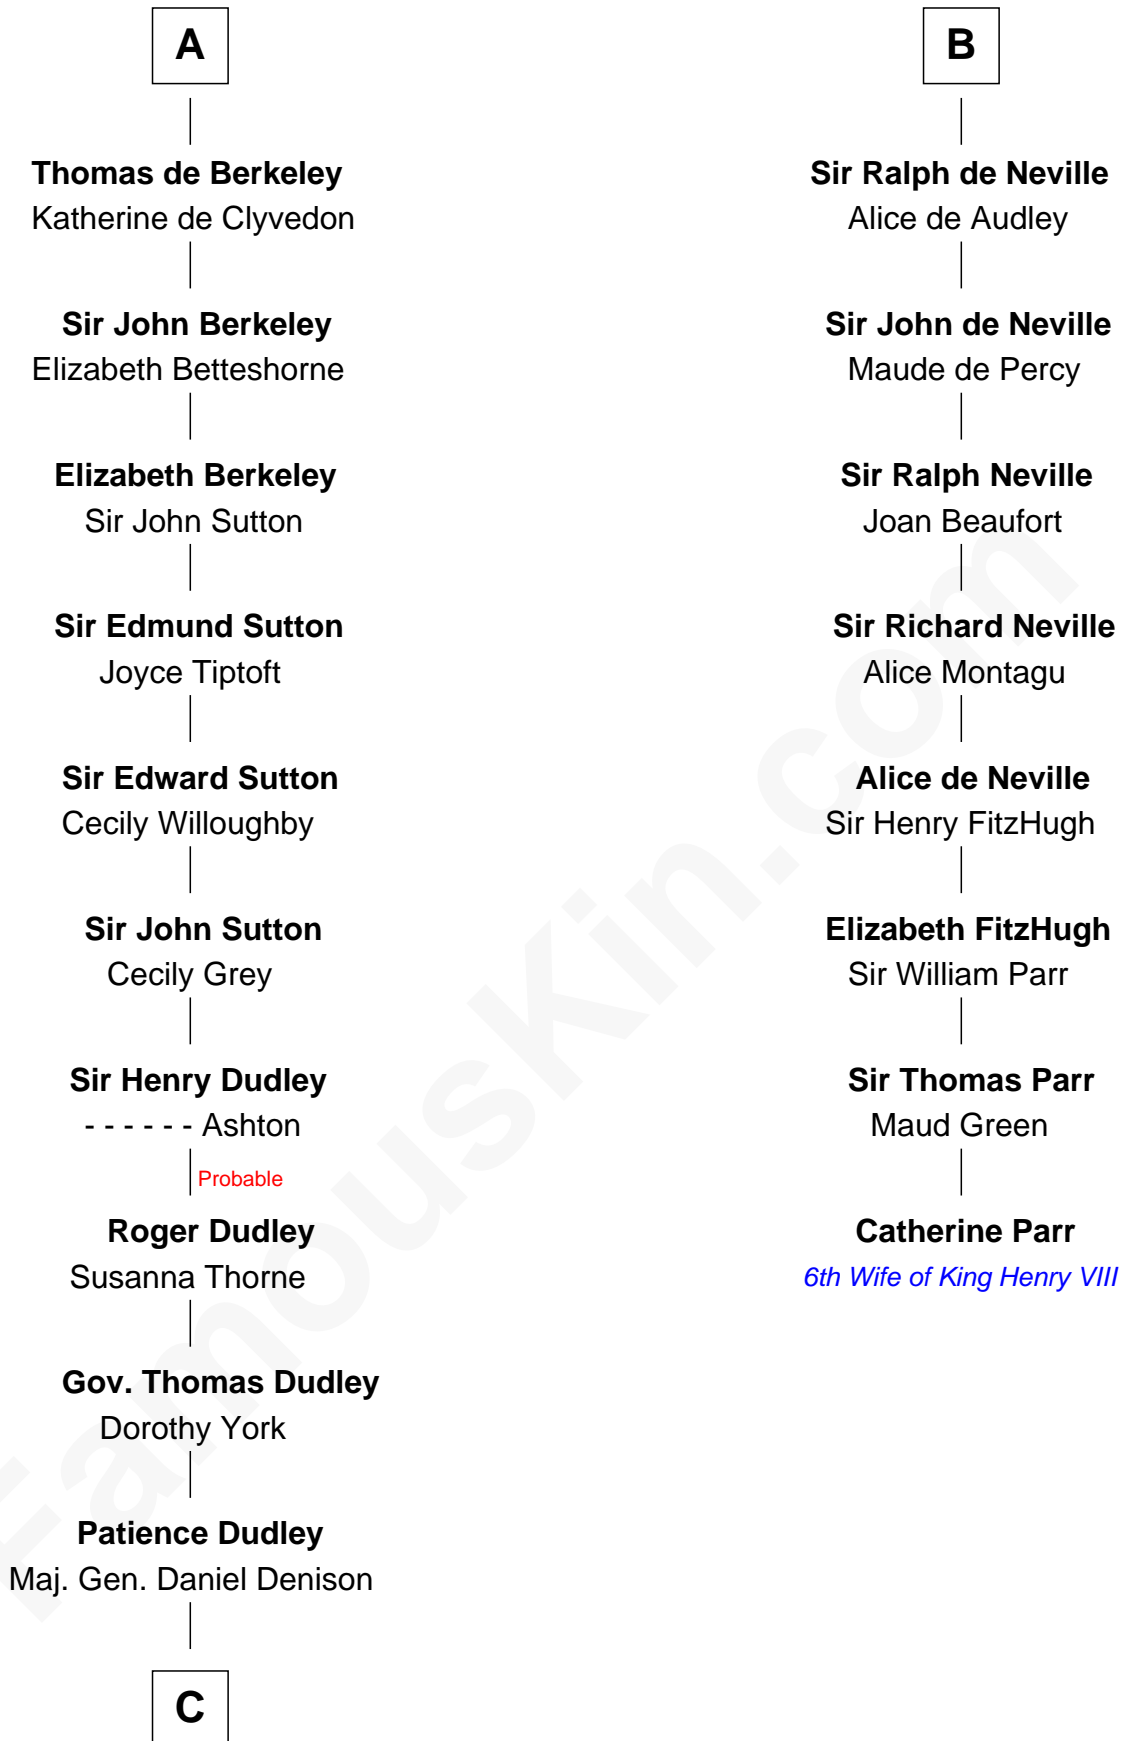

FamousKin.com
Relationship Chart of
Nicholas Gilman

Signer of the U.S. Constitution

14th cousin 7 times removed of

Catherine Parr

6th Wife of King Henry VIII

William I de Lancaster
 Gundred de Warenne

C

—
Elizabeth Denison