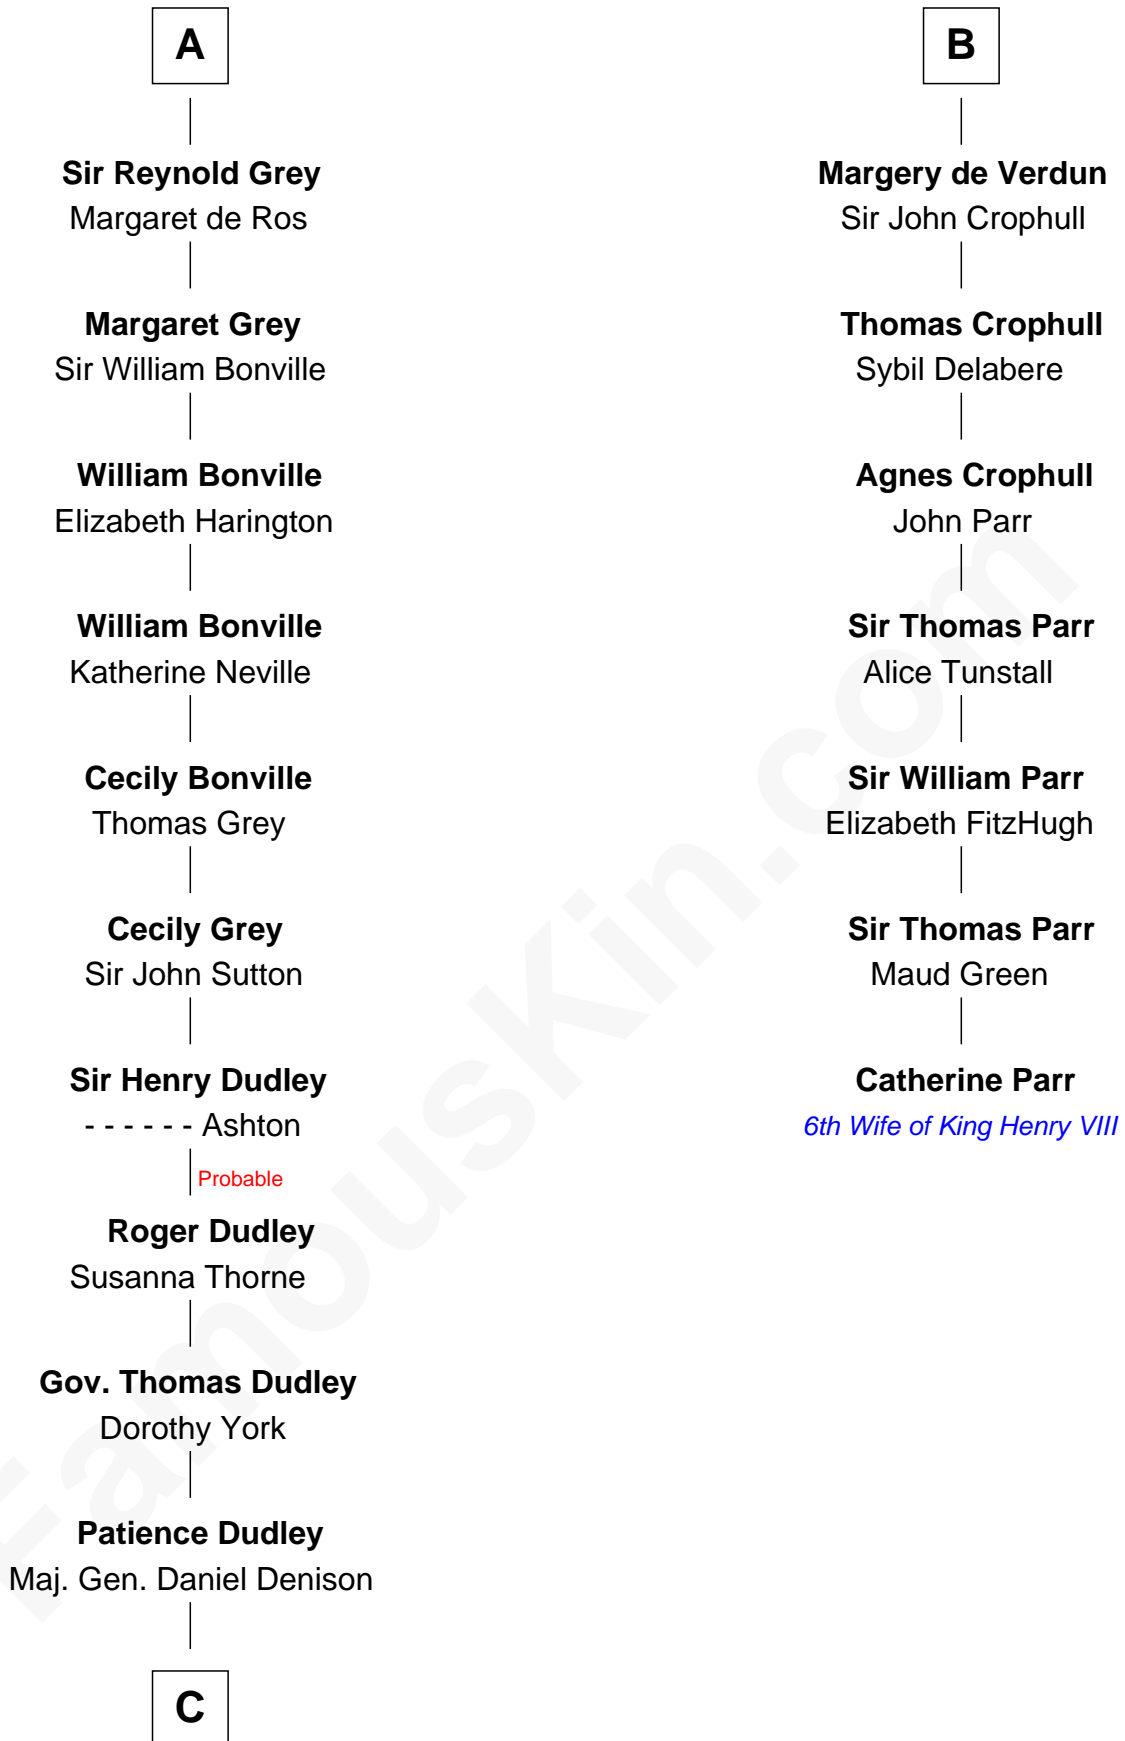

FamousKin.com

Relationship Chart of

Nicholas Gilman

Signer of the U.S. Constitution

13th cousin 8 times removed of

Catherine Parr

6th Wife of King Henry VIII

C

Elizabeth Denison

Rev. John Rogers

Rev. Nathaniel Rogers

Sarah Purkiss

Elizabeth Rogers

Rev. John Taylor

Ann Taylor

Nicholas Gilman