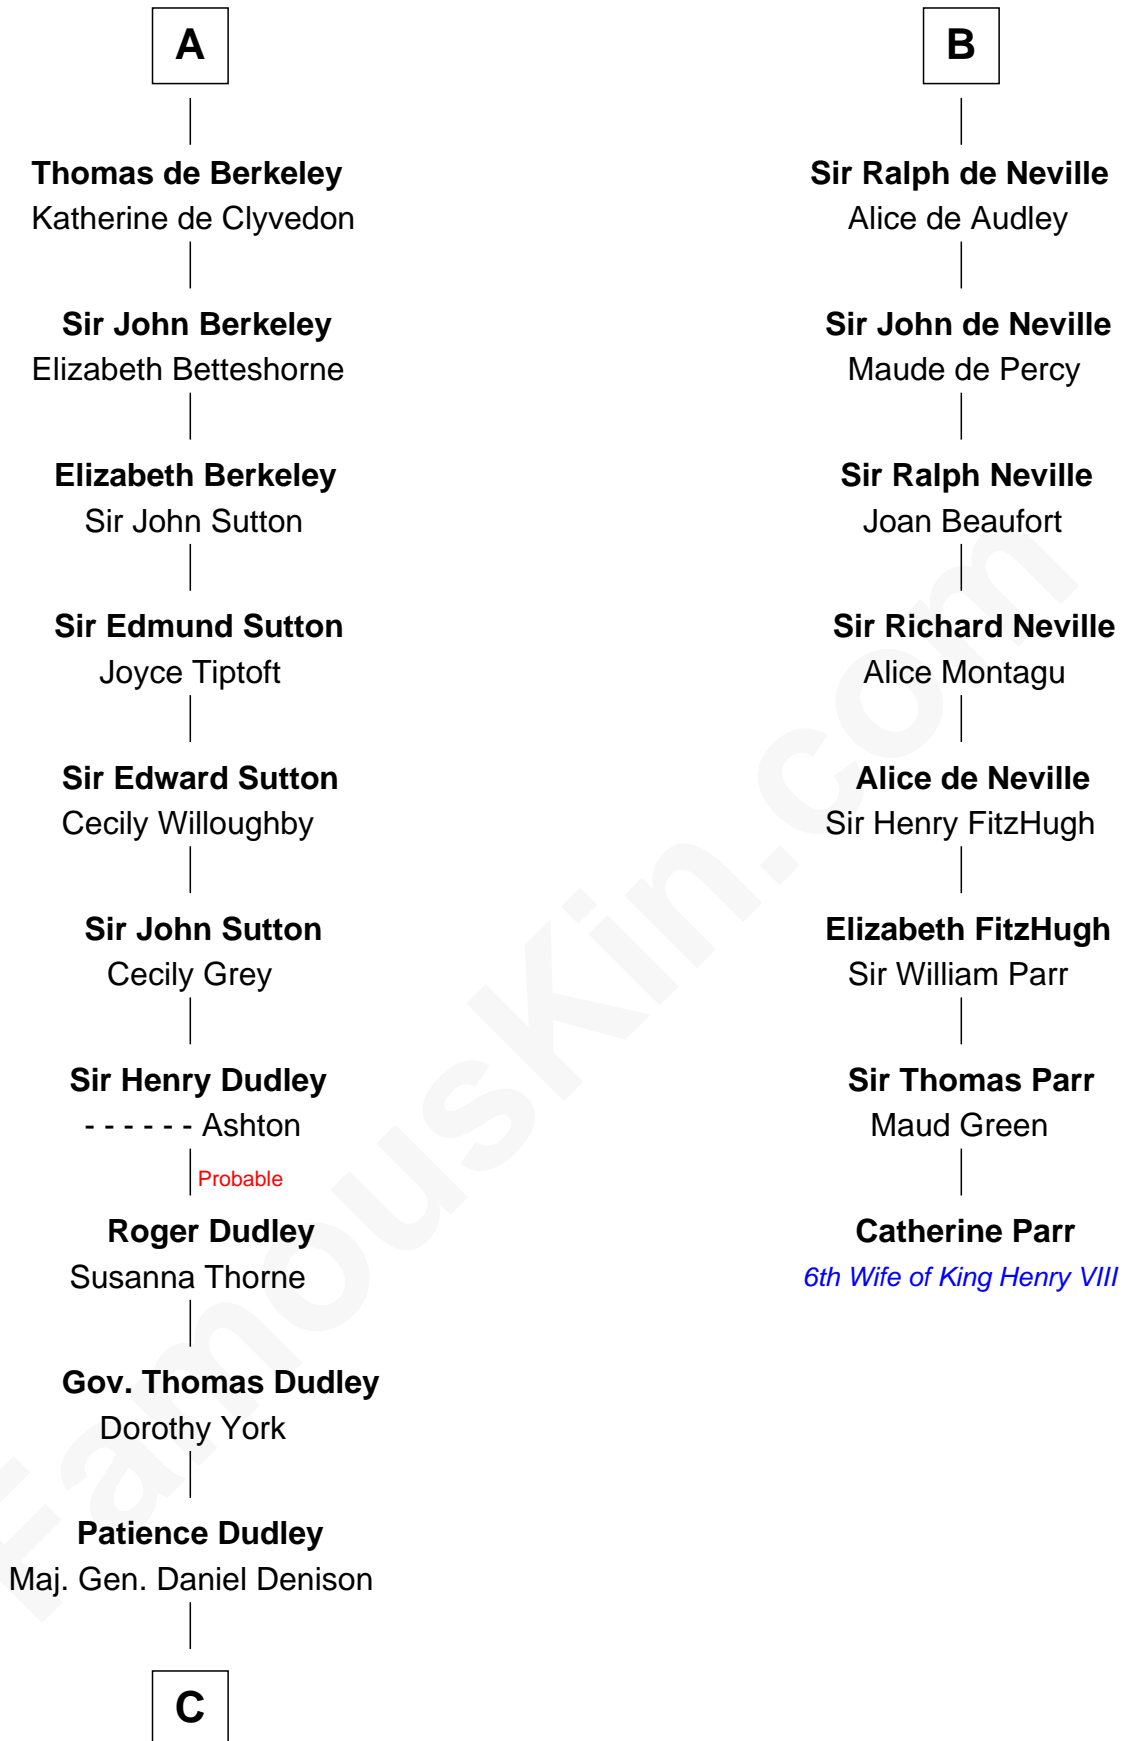

FamousKin.com

Relationship Chart of

Nicholas Gilman

Signer of the U.S. Constitution

14th cousin 7 times removed of

Catherine Parr

6th Wife of King Henry VIII

C

—
Elizabeth Denison

Rev. John Rogers

—
Rev. Nathaniel Rogers

Sarah Purkiss

—
Elizabeth Rogers

Rev. John Taylor

—
Ann Taylor

Nicholas Gilman