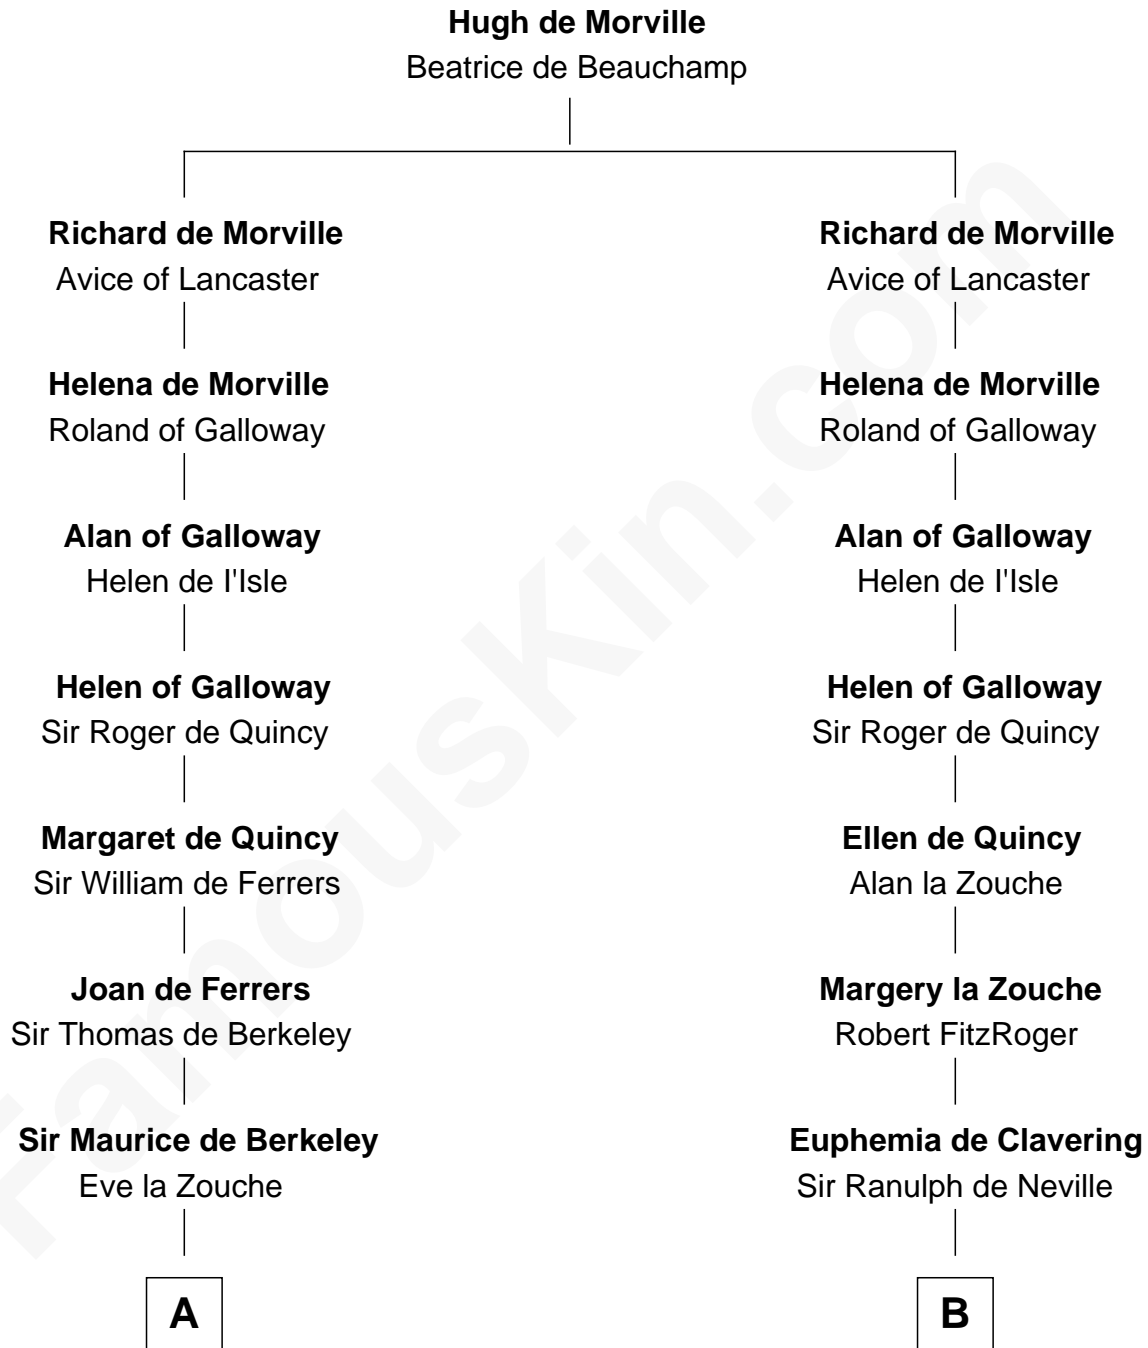

FamousKin.com

Relationship Chart of

Nicholas Gilman

Signer of the U.S. Constitution

14th cousin 7 times removed of

Catherine Parr

6th Wife of King Henry VIII

C

—
Elizabeth Denison

Rev. John Rogers

—
Rev. Nathaniel Rogers

Sarah Purkiss

—
Elizabeth Rogers

Rev. John Taylor

—
Ann Taylor

Nicholas Gilman