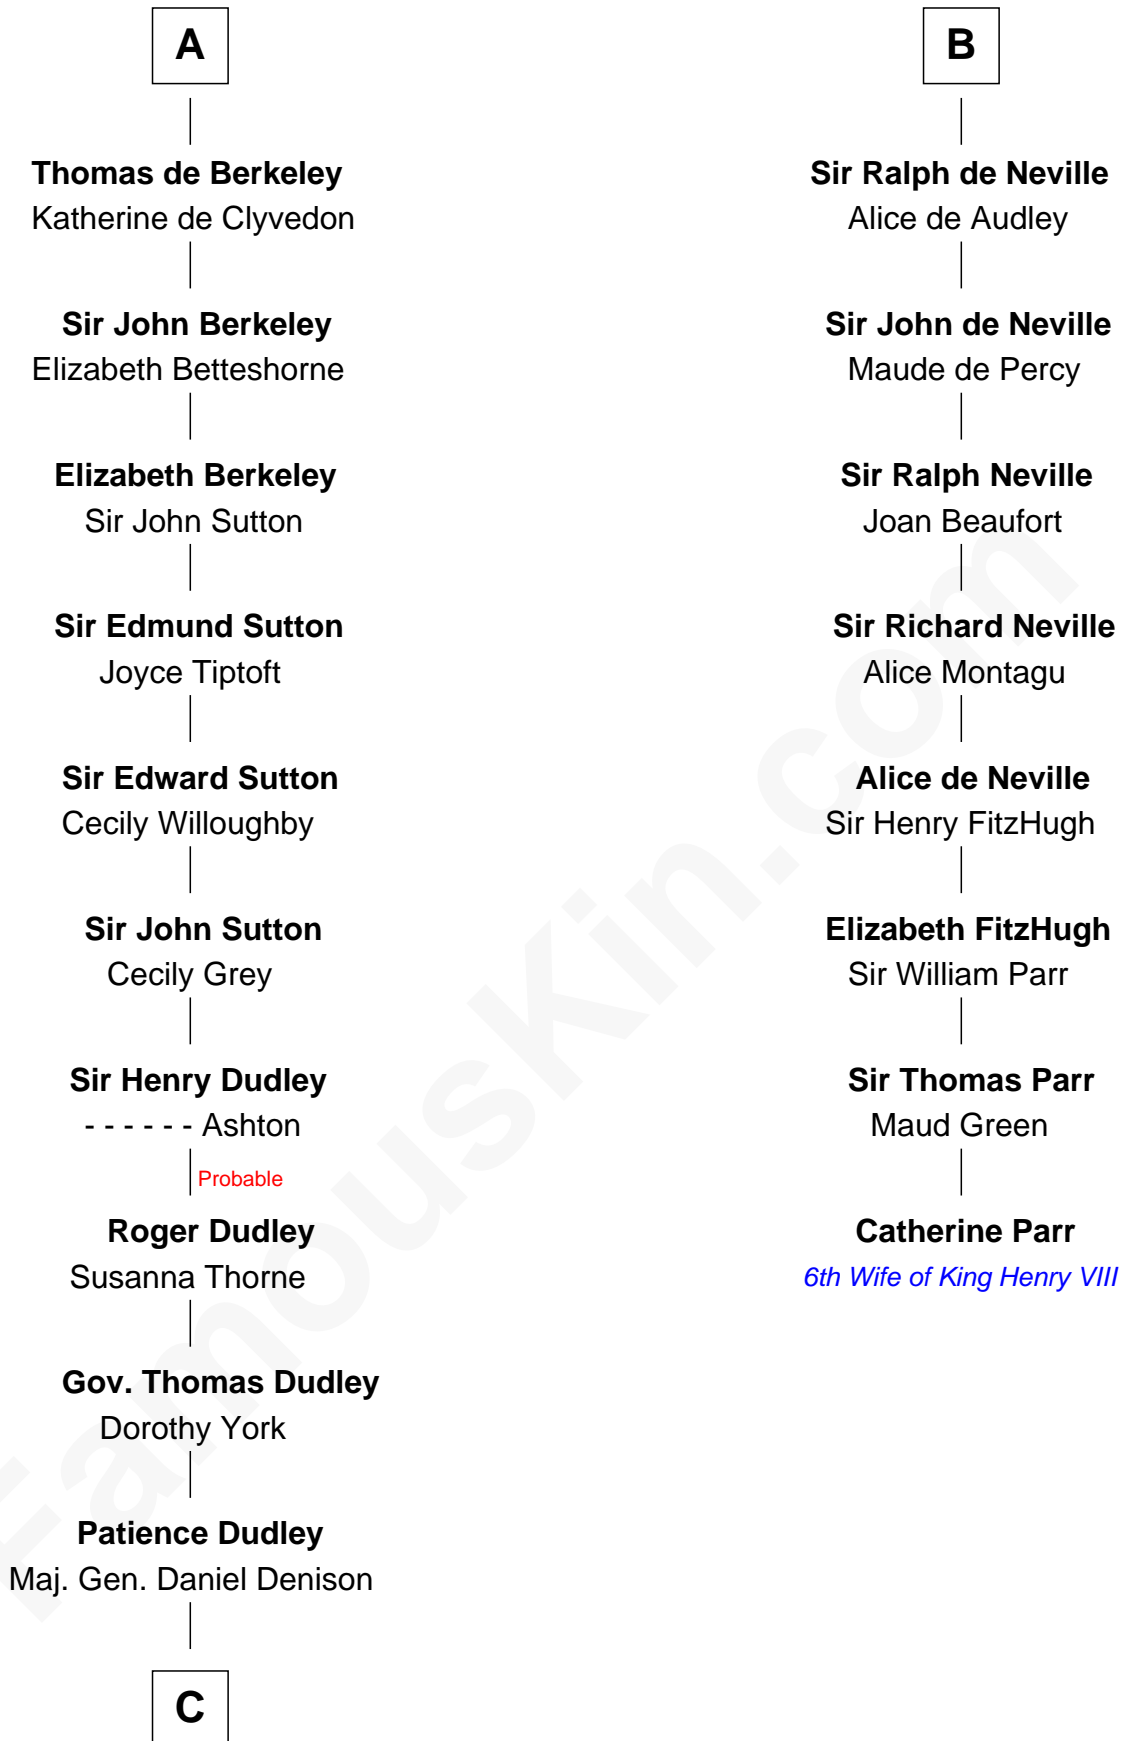

FamousKin.com

Relationship Chart of

Nicholas Gilman

Signer of the U.S. Constitution

14th cousin 7 times removed of

Catherine Parr

6th Wife of King Henry VIII

C

Elizabeth Denison

Rev. John Rogers

Rev. Nathaniel Rogers

Sarah Purkiss

Elizabeth Rogers

Rev. John Taylor

Ann Taylor

Nicholas Gilman