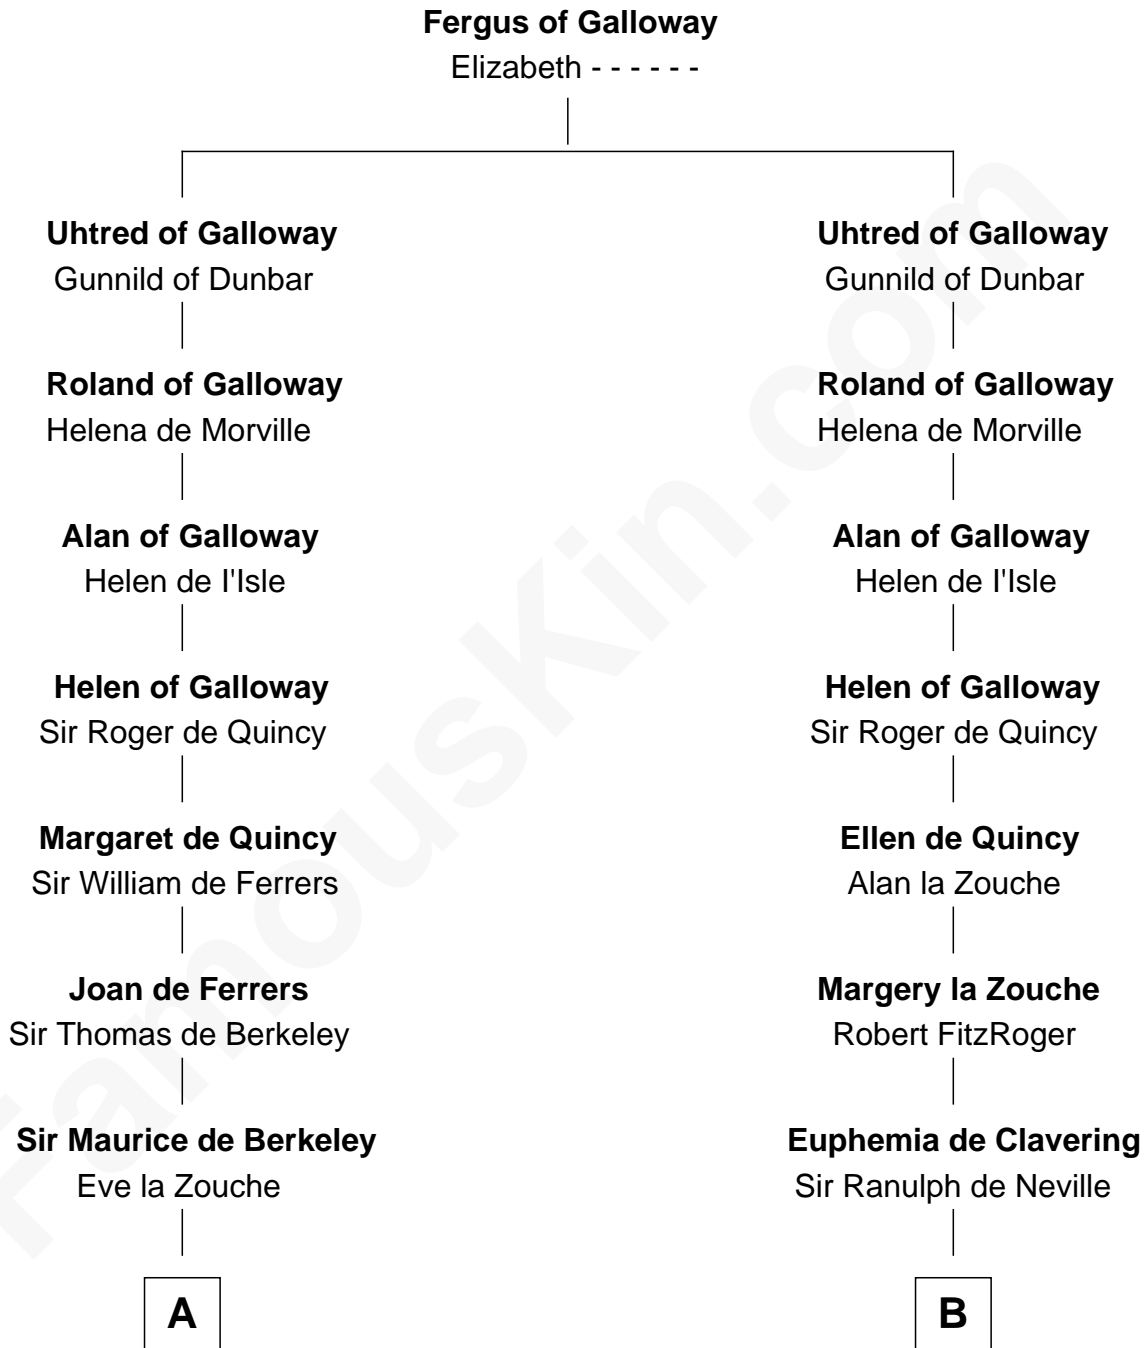

FamousKin.com

Relationship Chart of

Nicholas Gilman

Signer of the U.S. Constitution

14th cousin 7 times removed of

Catherine Parr

6th Wife of King Henry VIII

C