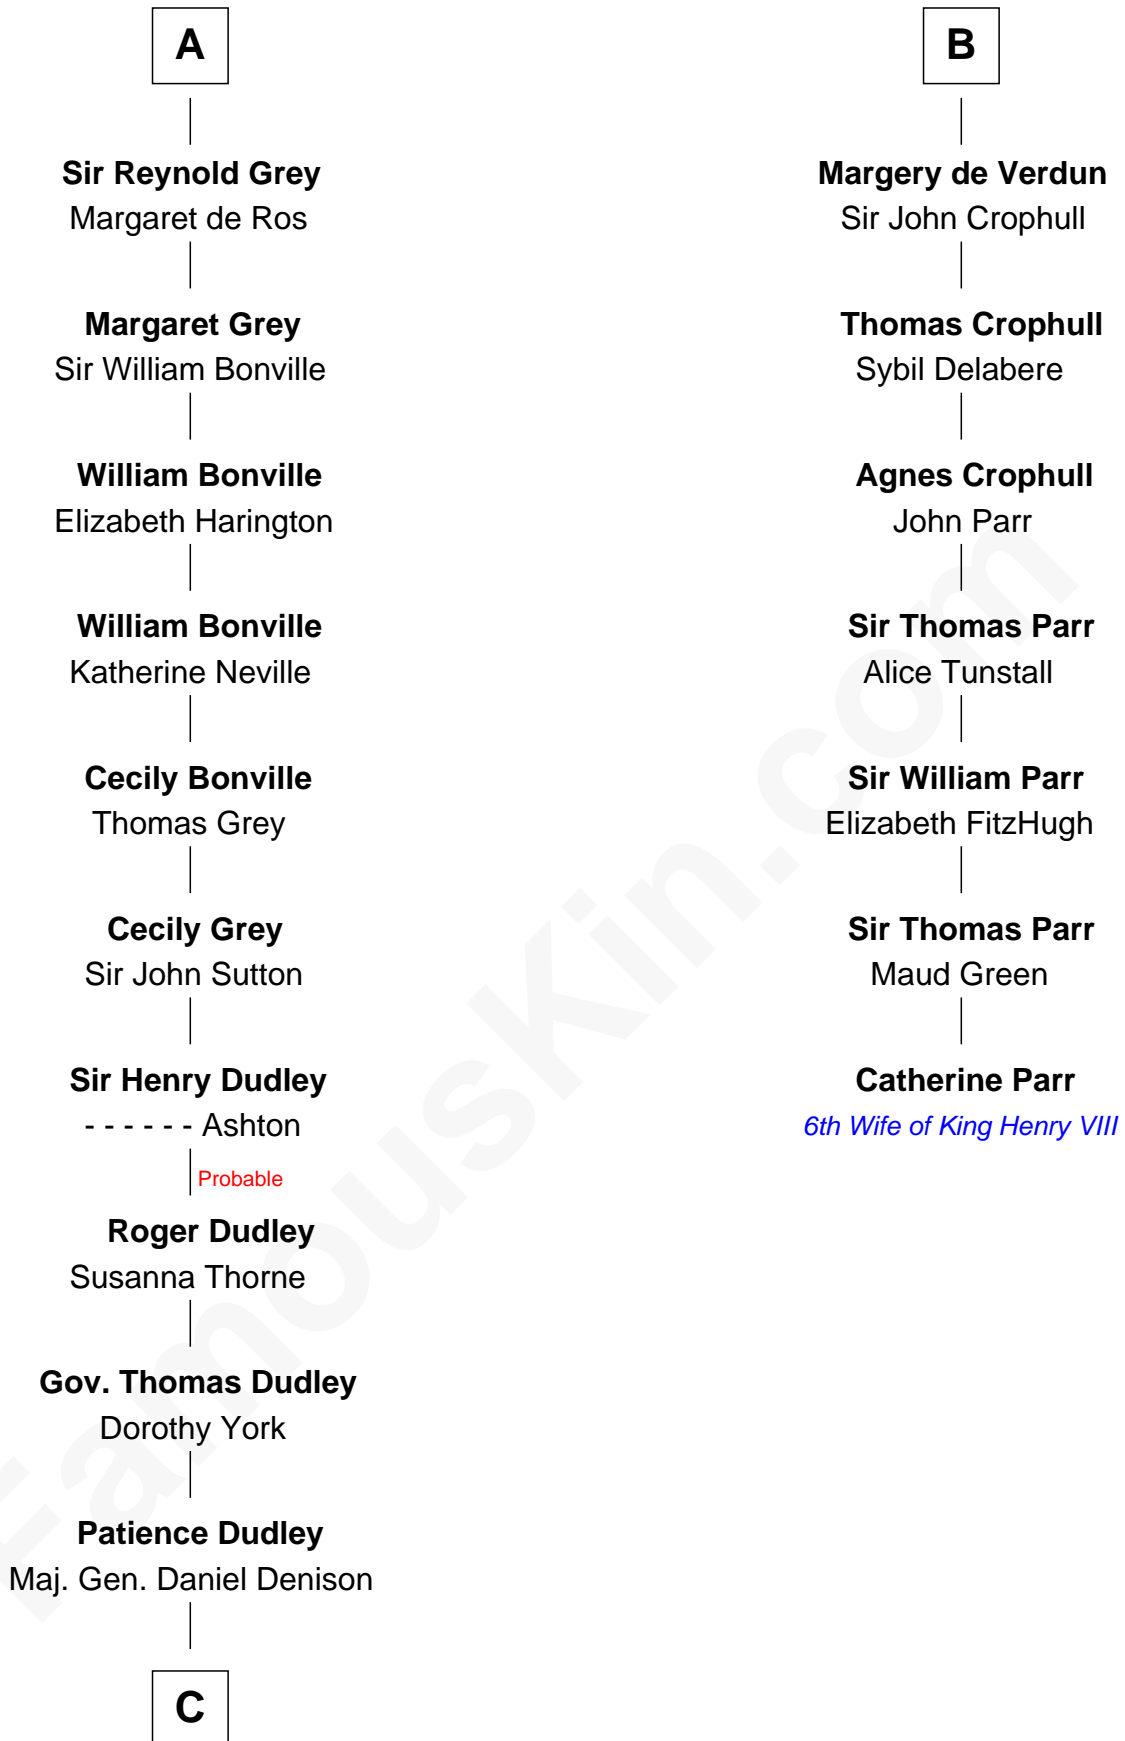

**FamousKin.com**  
**Relationship Chart of**  
**Nicholas Gilman**

*Signer of the U.S. Constitution*

**13th cousin 8 times removed of**

**Catherine Parr**

*6th Wife of King Henry VIII*

**David I, King of Scotland**  
 Maud of Northumberland

**C**

—  
**Elizabeth Denison**

Rev. John Rogers

—  
**Rev. Nathaniel Rogers**

Sarah Purkiss

—  
**Elizabeth Rogers**

Rev. John Taylor

—  
**Ann Taylor**