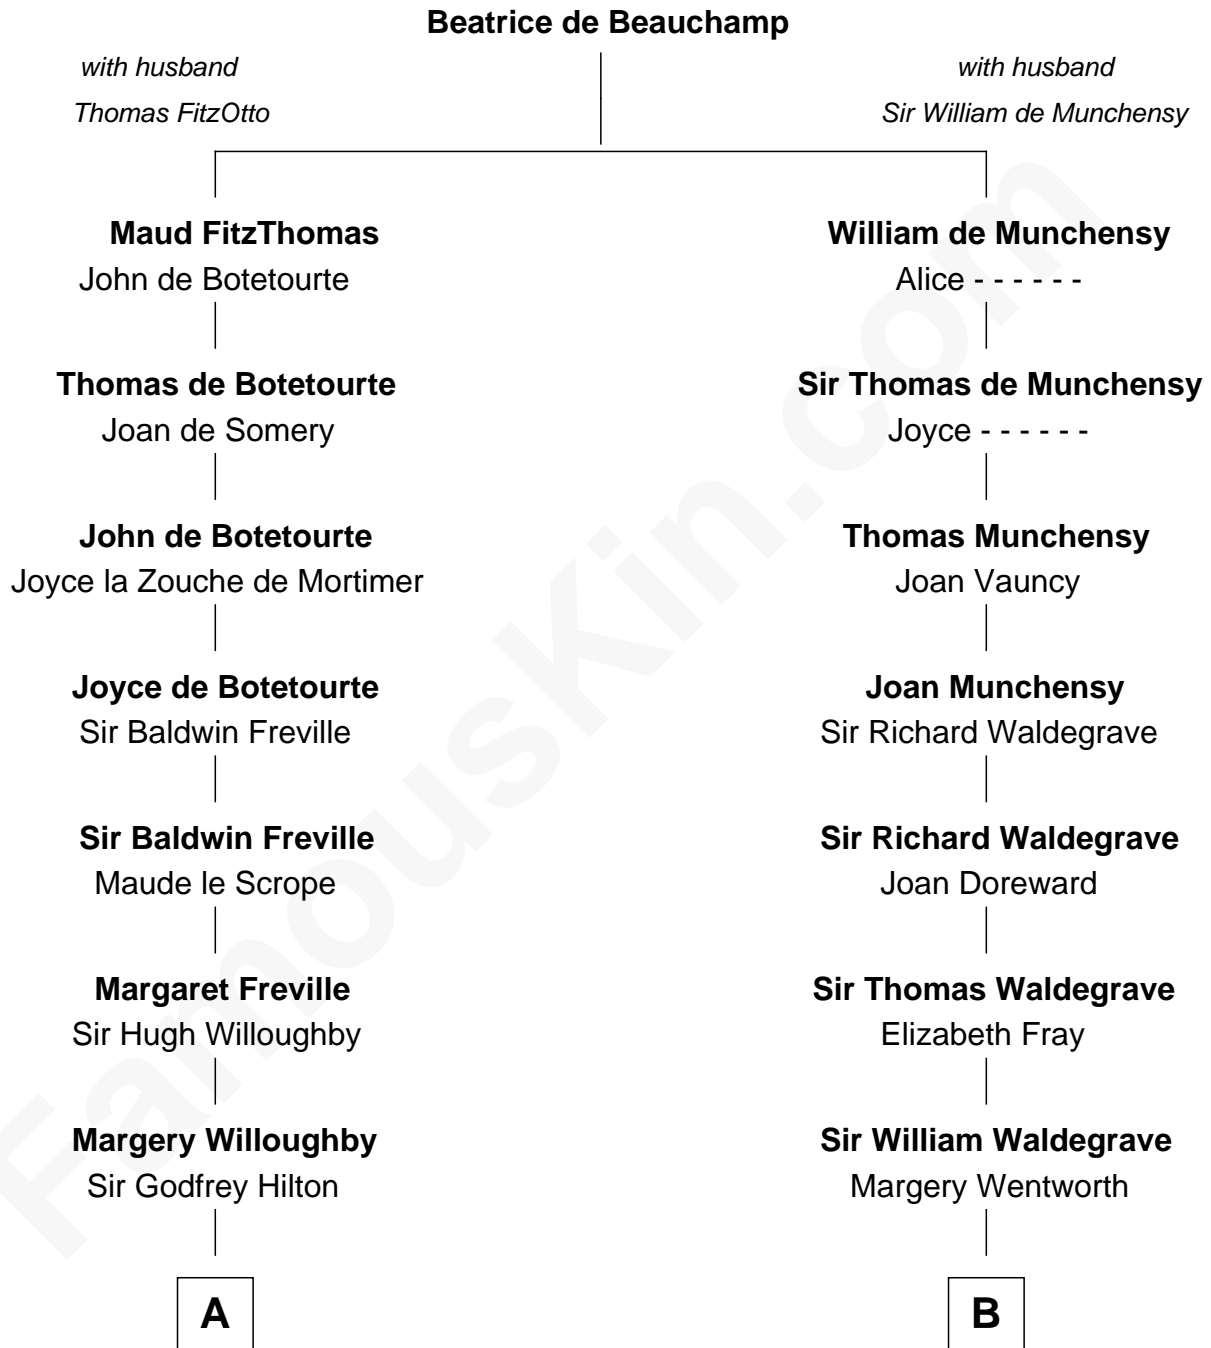

FamousKin.com Relationship Chart of

Nicholas Gilman

Signer of the U.S. Constitution

17th cousin 4 times removed of

Jake Gyllenhaal

Movie Actor

C

Anders Leonard Gyllenhaal

Selma Amanda Nelson

Leonard Ephraim Gyllenhaal

Philo Pendleton

Hugh Anders Gyllenhaal

Virginia Lowrie Childs

Stephen Roark Gyllenhaal

Naomi Achs

Jake Gyllenhaal