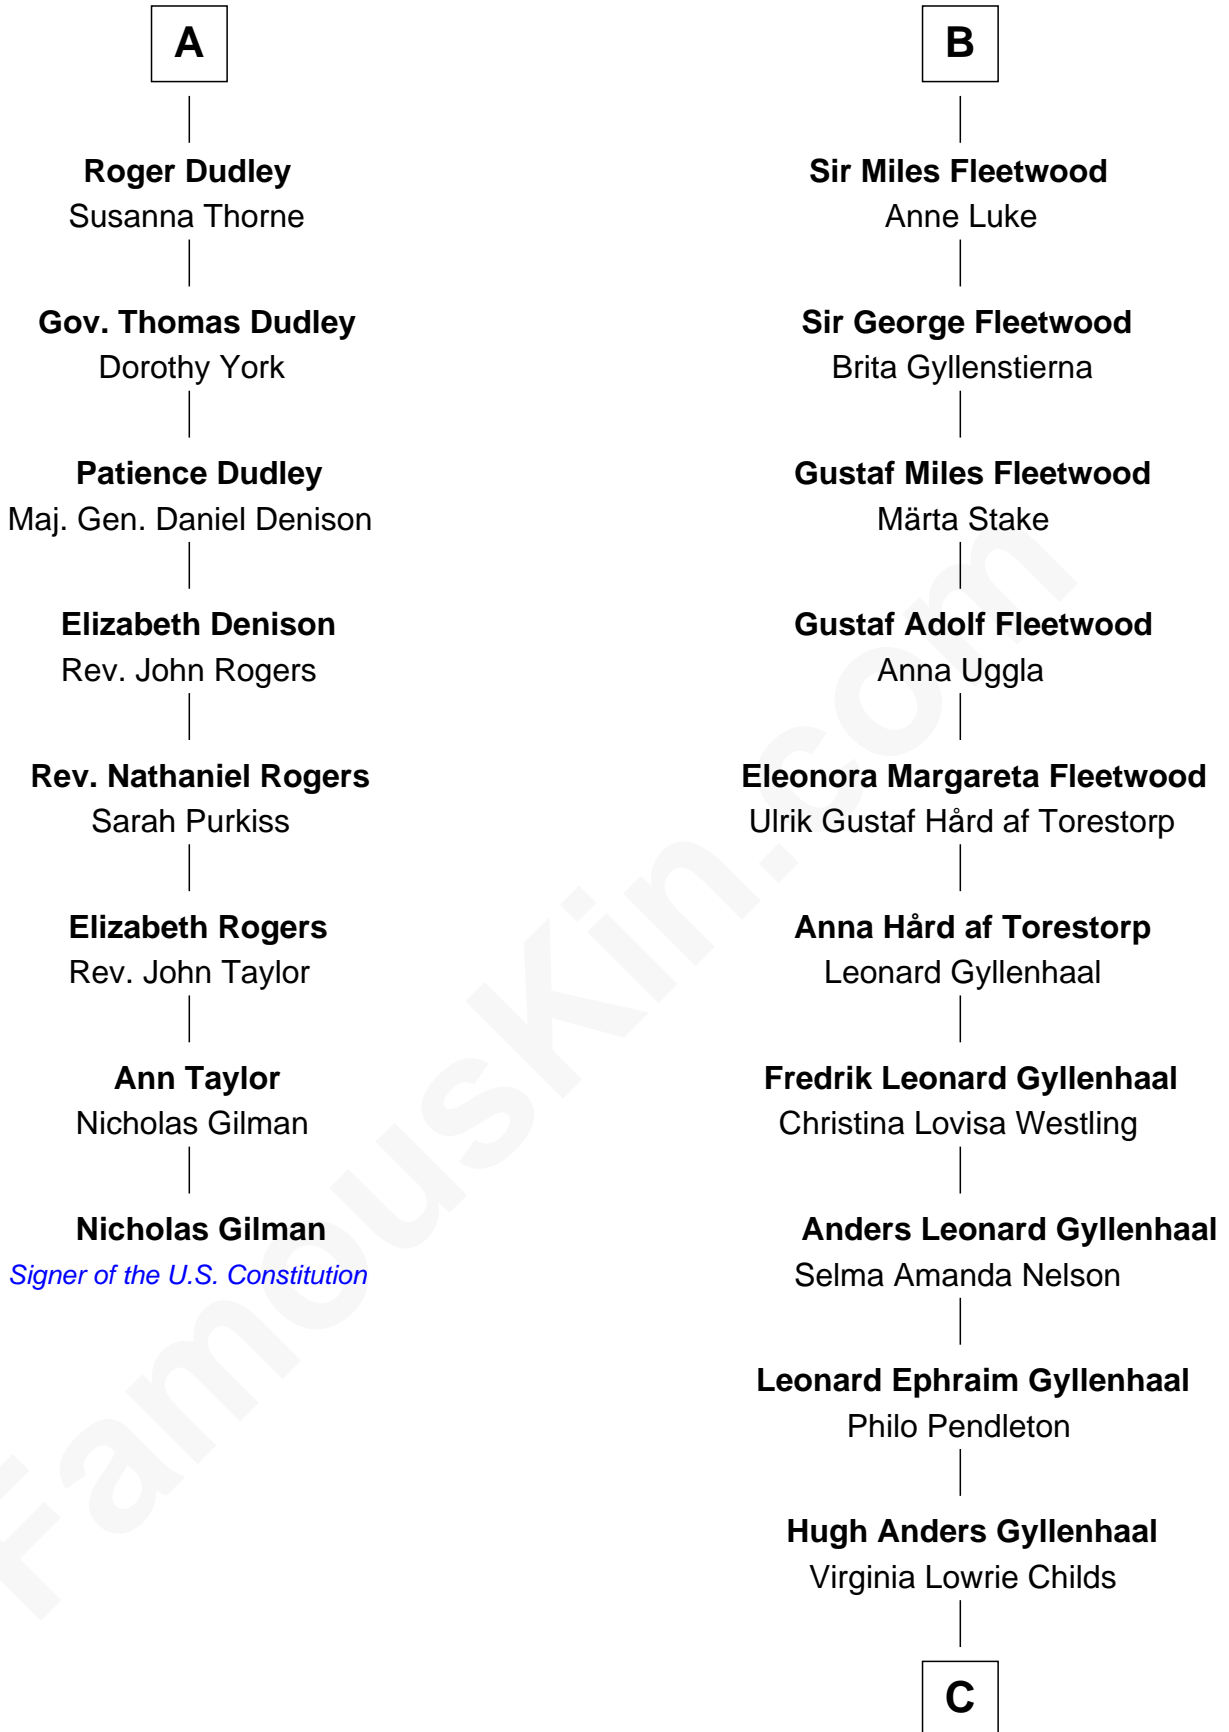

FamousKin.com Relationship Chart of

Nicholas Gilman

Signer of the U.S. Constitution

14th cousin 4 times removed of

Jake Gyllenhaal

Movie Actor

Sir Philip le Despencer

Elizabeth - - - - -

Alice le Despenser

Sir John Sutton

Sir John Sutton

Constance Blount

Sir John Sutton

Elizabeth Berkeley

Sir Edmund Sutton

Joyce Tiptoft

Sir Philip le Despencer

Elizabeth de Tibetot

Margery Despencer

Sir Roger Wentworth

Henry Wentworth

Elizabeth Howard

Margery Wentworth

Sir William Waldegrave

Dorothy Waldegrave

Sir John Spring

Bridget Spring

Thomas Fleetwood

Sir William Fleetwood

Jane Clifton

B

FamousKin.com