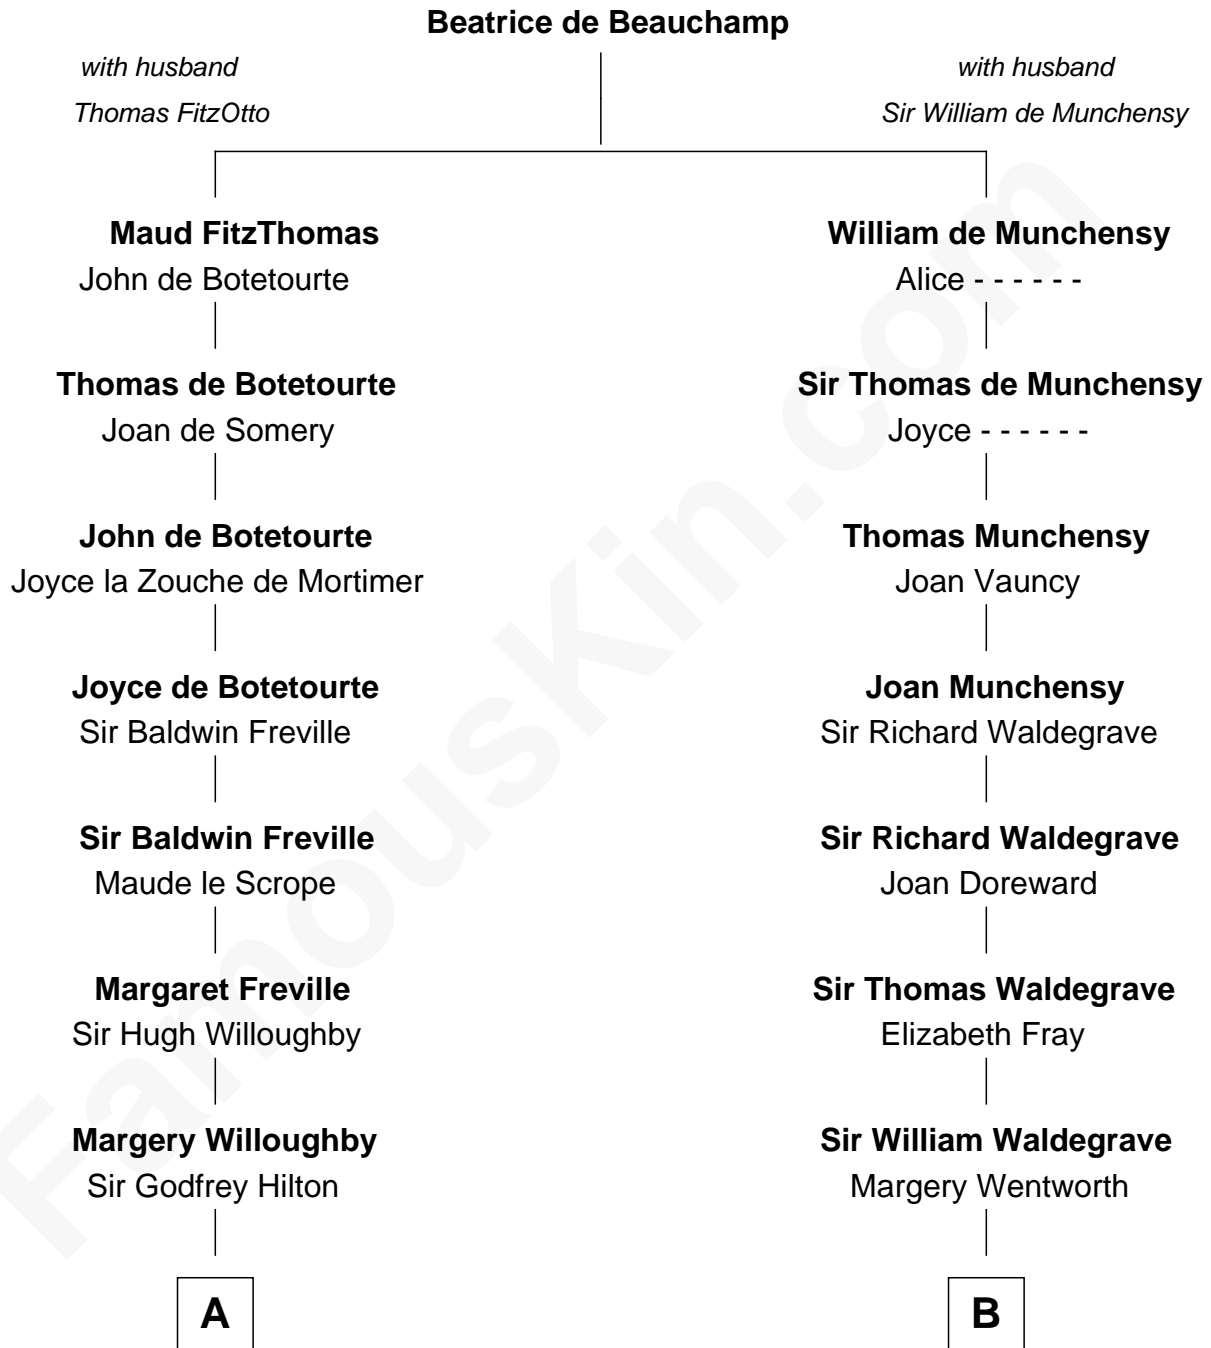

FamousKin.com Relationship Chart of

Nicholas Gilman

Signer of the U.S. Constitution

17th cousin 4 times removed of

Maggie Gyllenhaal

Movie Actress

C

Anders Leonard Gyllenhaal

Selma Amanda Nelson

Leonard Ephraim Gyllenhaal

Philo Pendleton

Hugh Anders Gyllenhaal

Virginia Lowrie Childs

Stephen Roark Gyllenhaal

Naomi Achs

Maggie Gyllenhaal