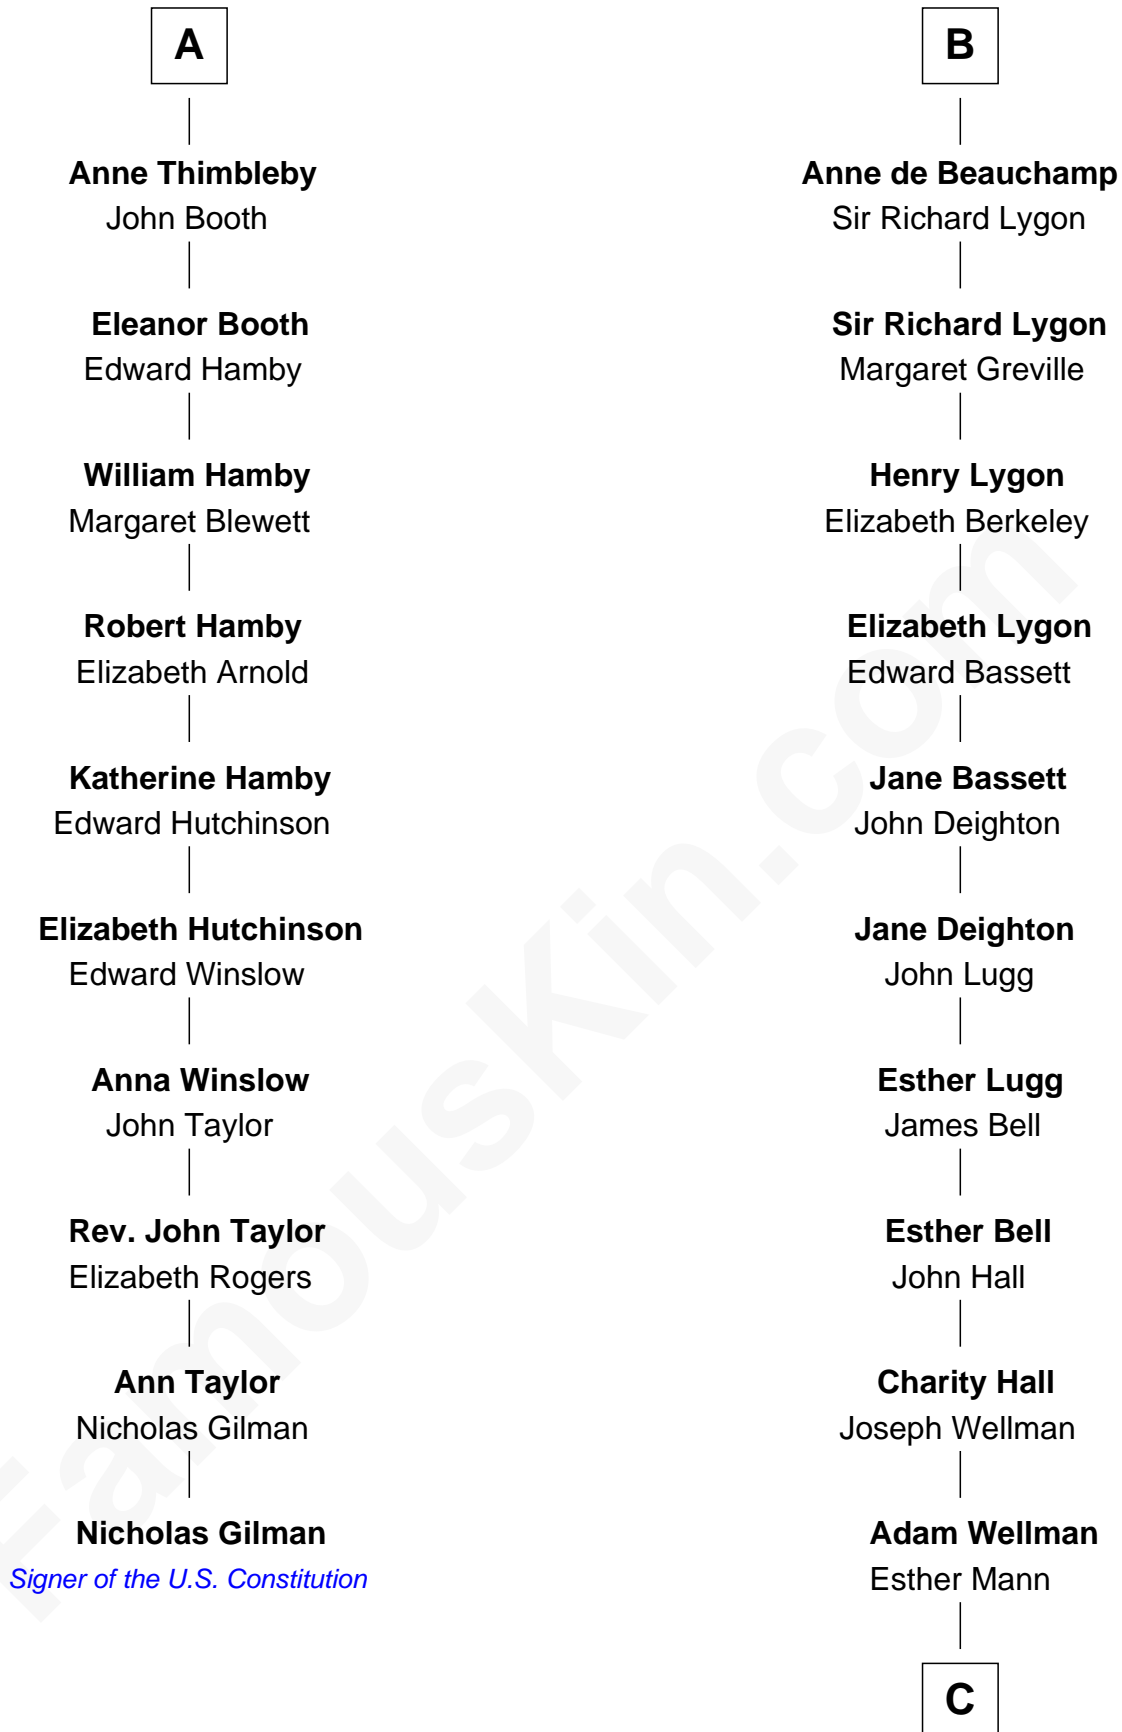

FamousKin.com

Relationship Chart of

Nicholas Gilman

Signer of the U.S. Constitution

16th cousin 4 times removed of

Jack London

Author of "The Call of the Wild"

C

—
Joel Wellman

Betsey Baker
—

—
Marshall Daniel Wellman

Eleanor Garrett Jones
—

—
Flora Wellman

William Henry Chaney
—

—
Jack London

Author of "The Call of the Wild"