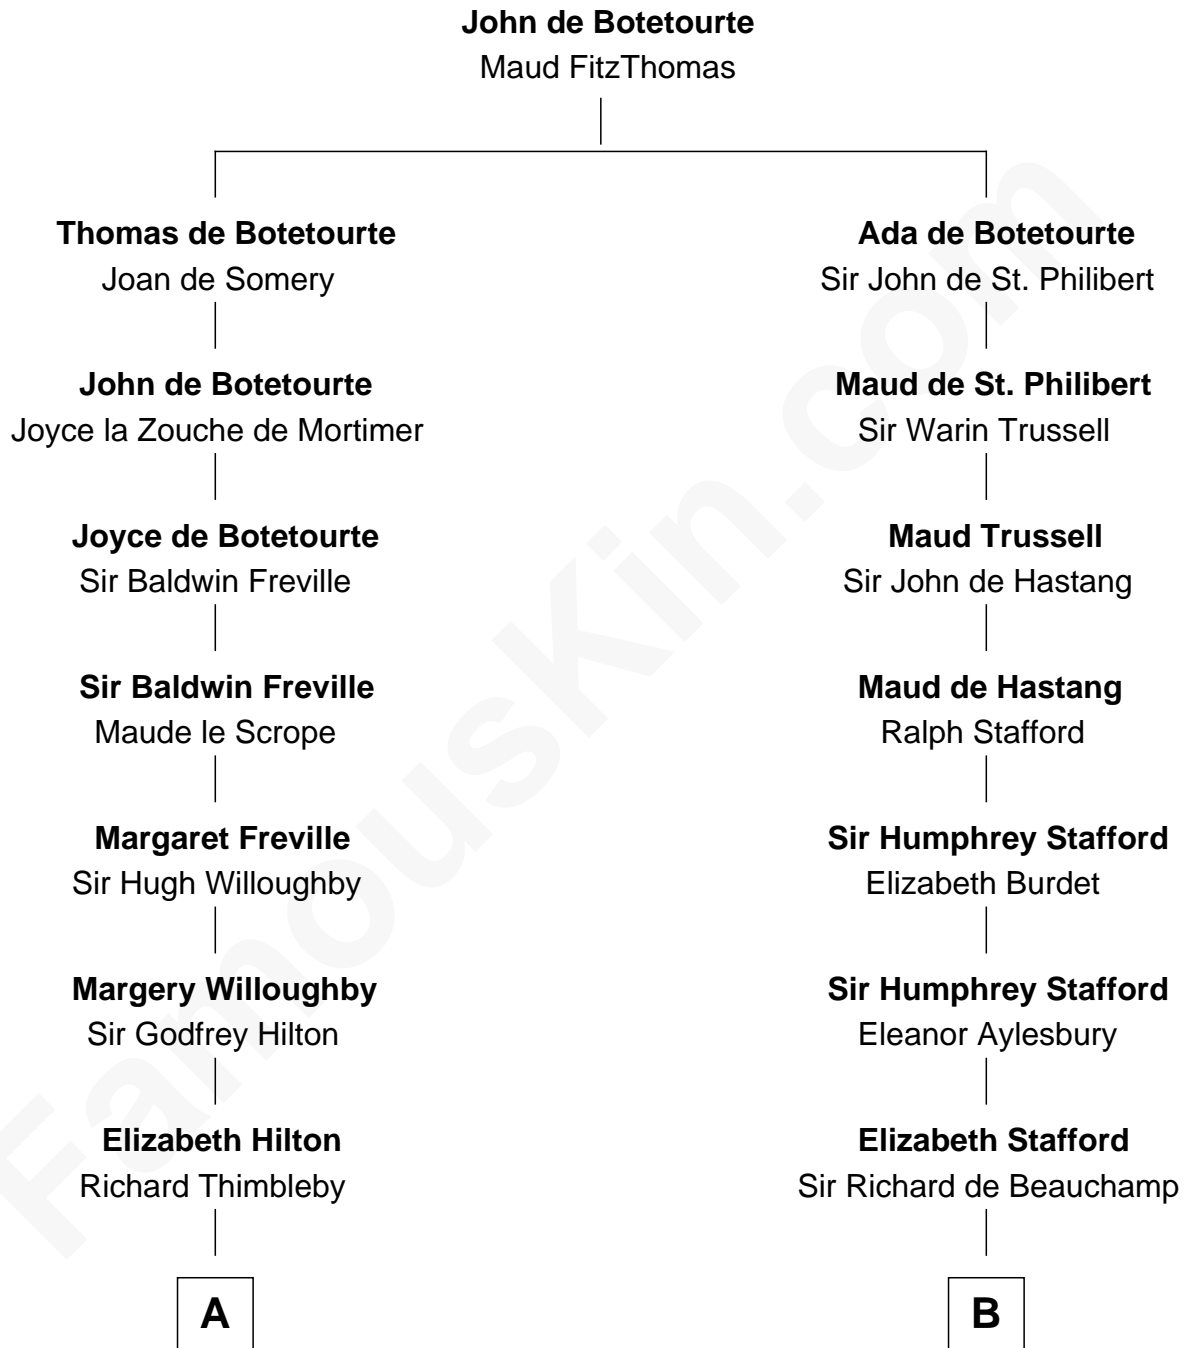

FamousKin.com

Relationship Chart of

Nicholas Gilman

Signer of the U.S. Constitution

16th cousin 4 times removed of

Jack London

Author of "The Call of the Wild"

C

—
Joel Wellman

Betsey Baker
—

—
Marshall Daniel Wellman

Eleanor Garrett Jones
—

—
Flora Wellman

William Henry Chaney
—

—
Jack London

Author of "The Call of the Wild"