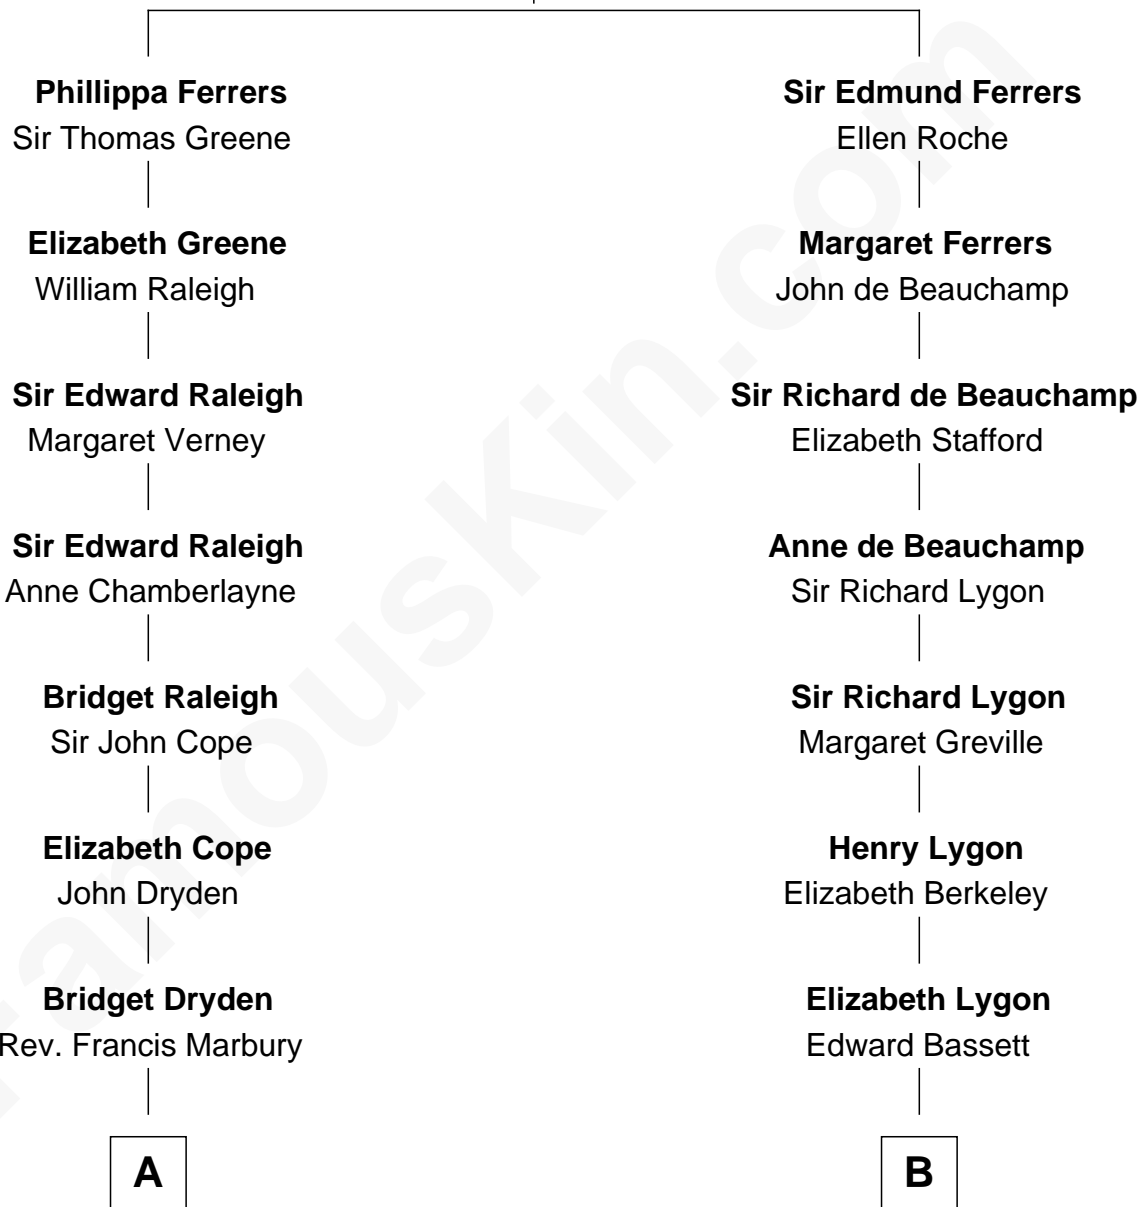

FamousKin.com

Relationship Chart of

Nicholas Gilman

Signer of the U.S. Constitution

13th cousin 3 times removed of

Jack London

Author of "The Call of the Wild"

Robert de Ferrers
Margaret Despencer

A

Anne Marbury
William Hutchinson

Edward Hutchinson
Katherine Hamby

Elizabeth Hutchinson
Edward Winslow

Anna Winslow
John Taylor

Rev. John Taylor
Elizabeth Rogers

Ann Taylor
Nicholas Gilman

Nicholas Gilman
Signer of the U.S. Constitution