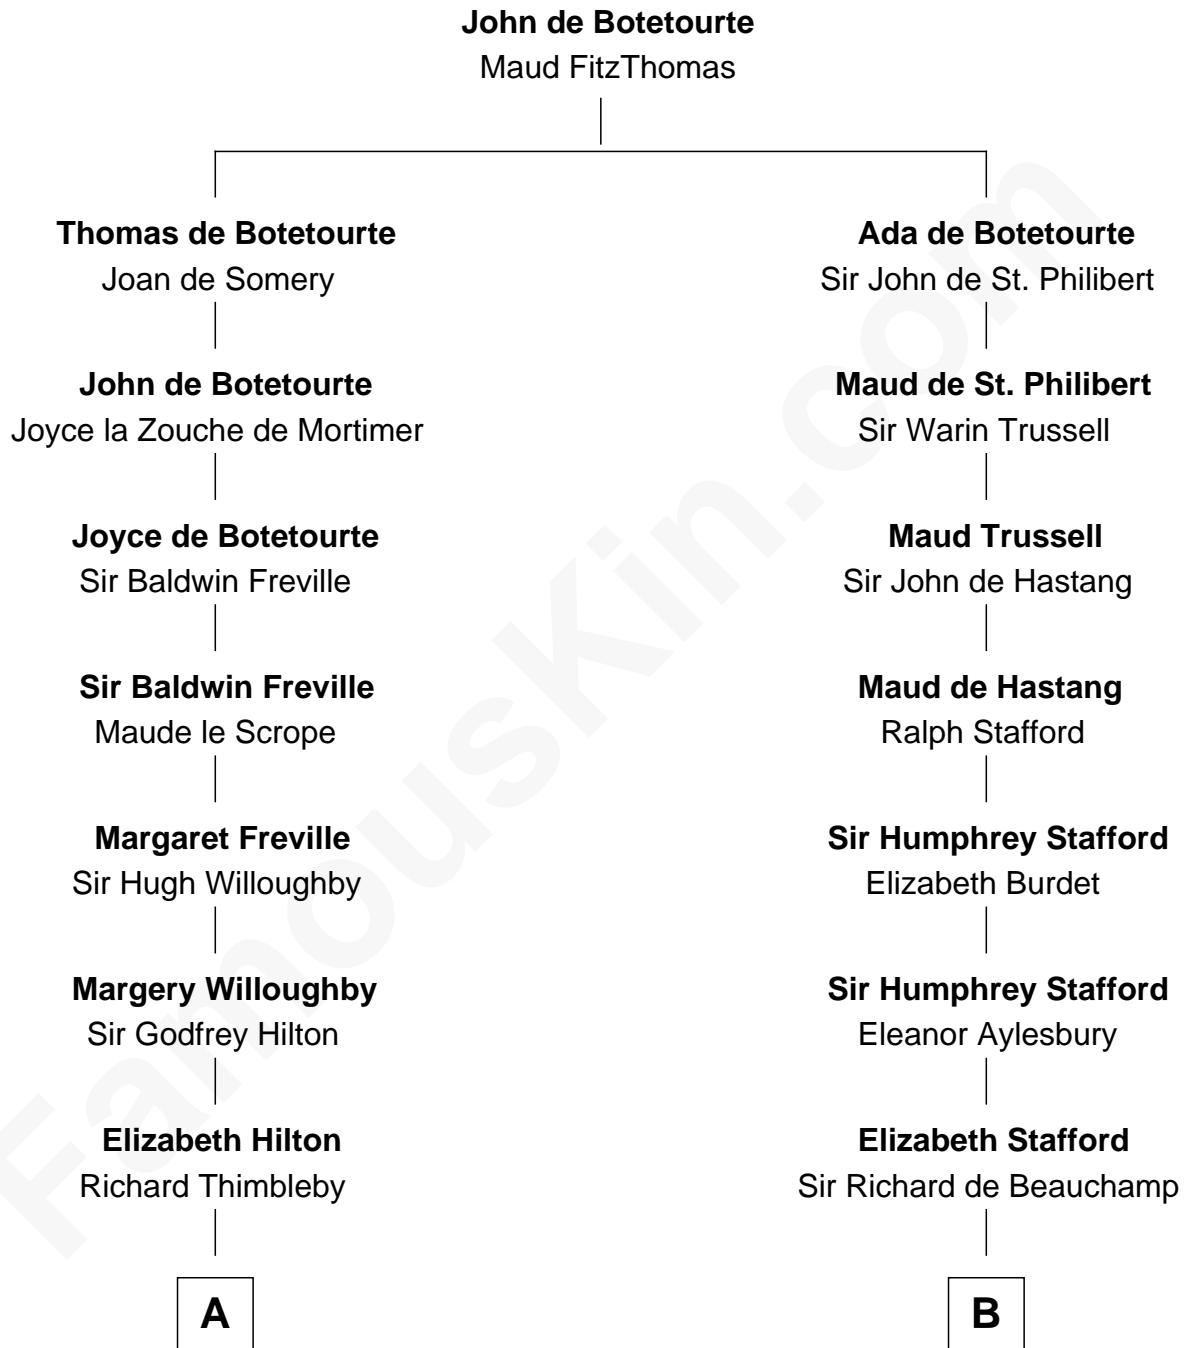

FamousKin.com

Relationship Chart of

Nicholas Gilman

Signer of the U.S. Constitution

16th cousin 5 times removed of

John Kerry

68th U.S. Secretary of State

C

Robert Charles Winthrop
Elizabeth Cabot Blanchard

Robert Charles Winthrop
Elizabeth Mason

Margaret Tyndal Winthrop
James Grant Forbes

Rosemary Isabel Forbes
Richard John Kerry

John Kerry
68th U.S. Secretary of State