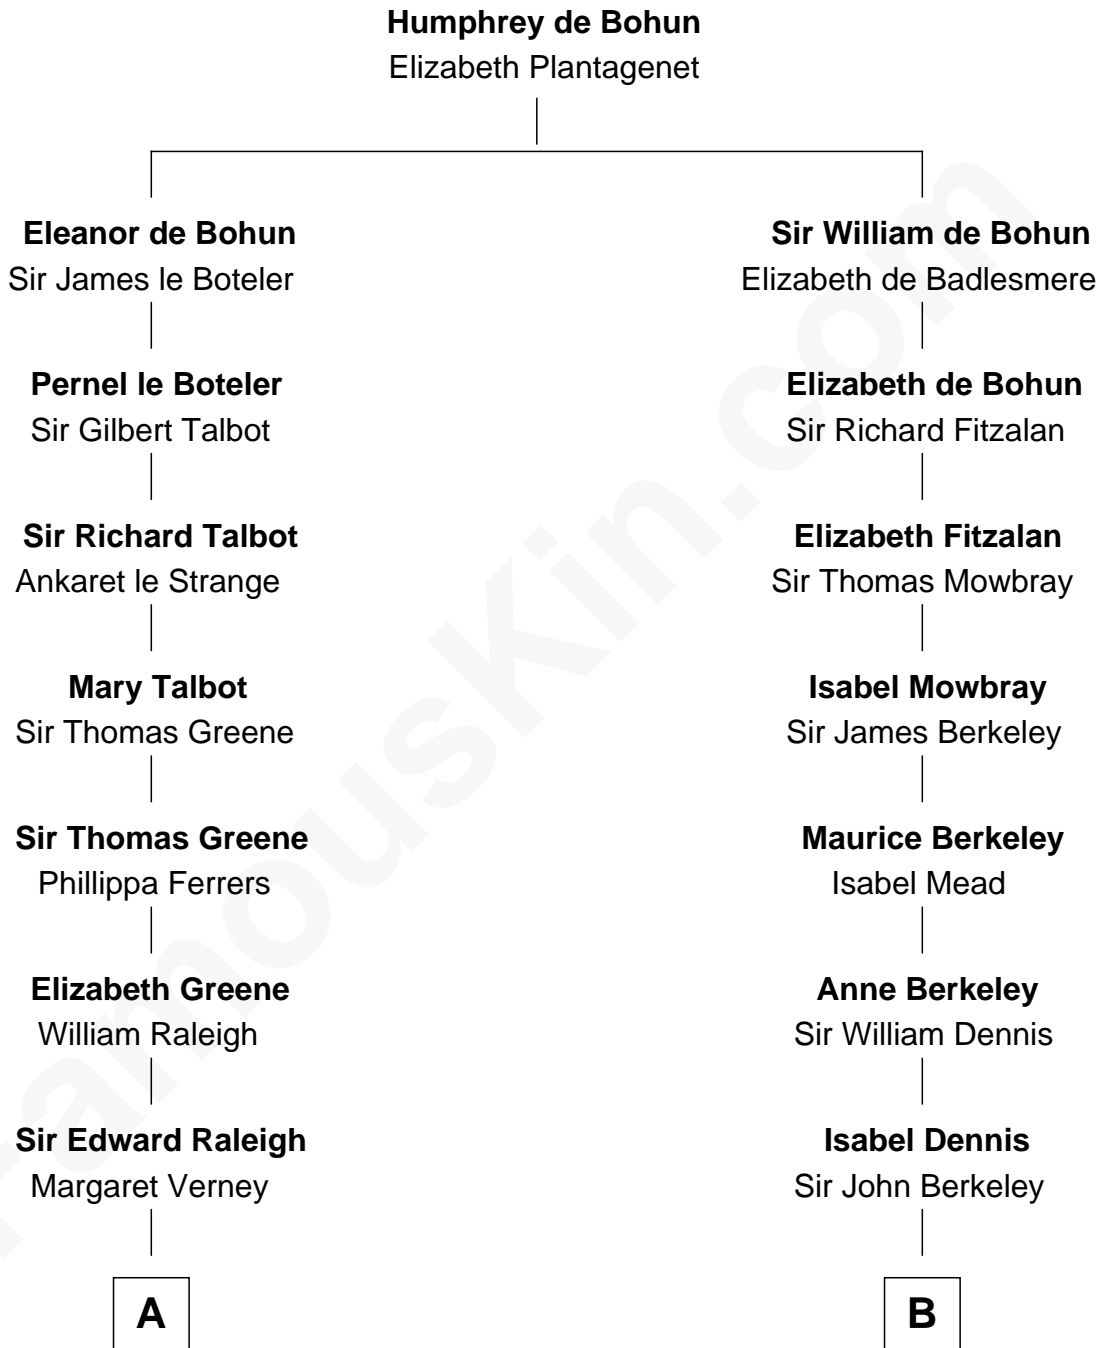

FamousKin.com

Relationship Chart of

Nicholas Gilman

Signer of the U.S. Constitution

17th cousin 2 times removed of

John Kerry

68th U.S. Secretary of State

C

—
Margaret Tyndal Winthrop

James Grant Forbes

—
Rosemary Isabel Forbes

Richard John Kerry

—
John Kerry

68th U.S. Secretary of State

FamousKin.com