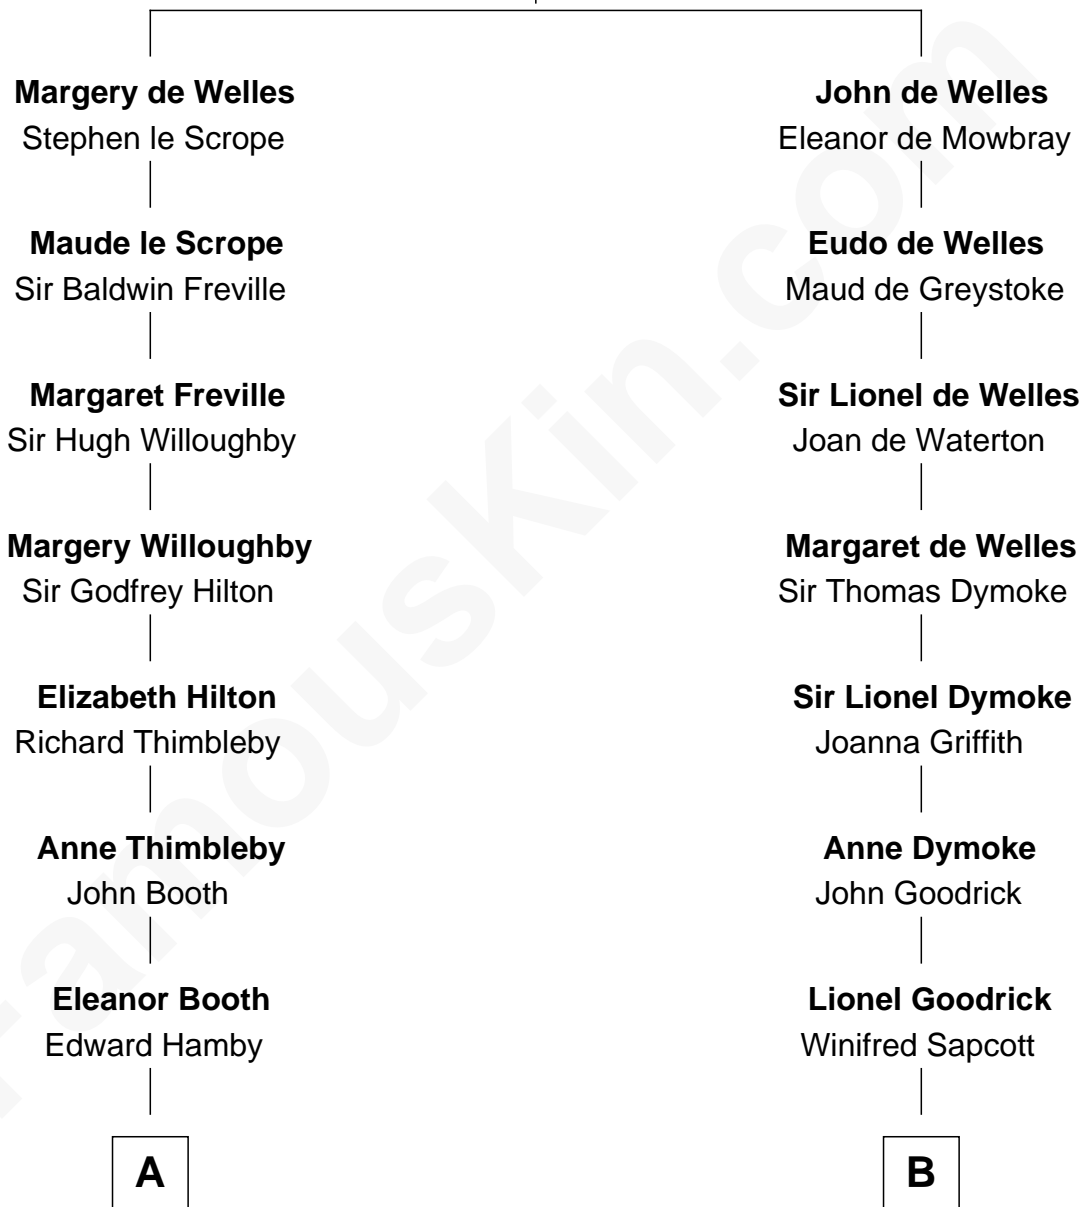

FamousKin.com

Relationship Chart of

Nicholas Gilman

Signer of the U.S. Constitution

14th cousin 5 times removed of

Lucille Ball

TV Actress - "I Love Lucy"

John de Welles

Maud de Roos

C

Nellie Rebecca Durrell

Jasper Clinton Ball

Henry Durrell Ball

Desiree Evelyn Hunt

Lucille Ball

TV Actress - "I Love Lucy"