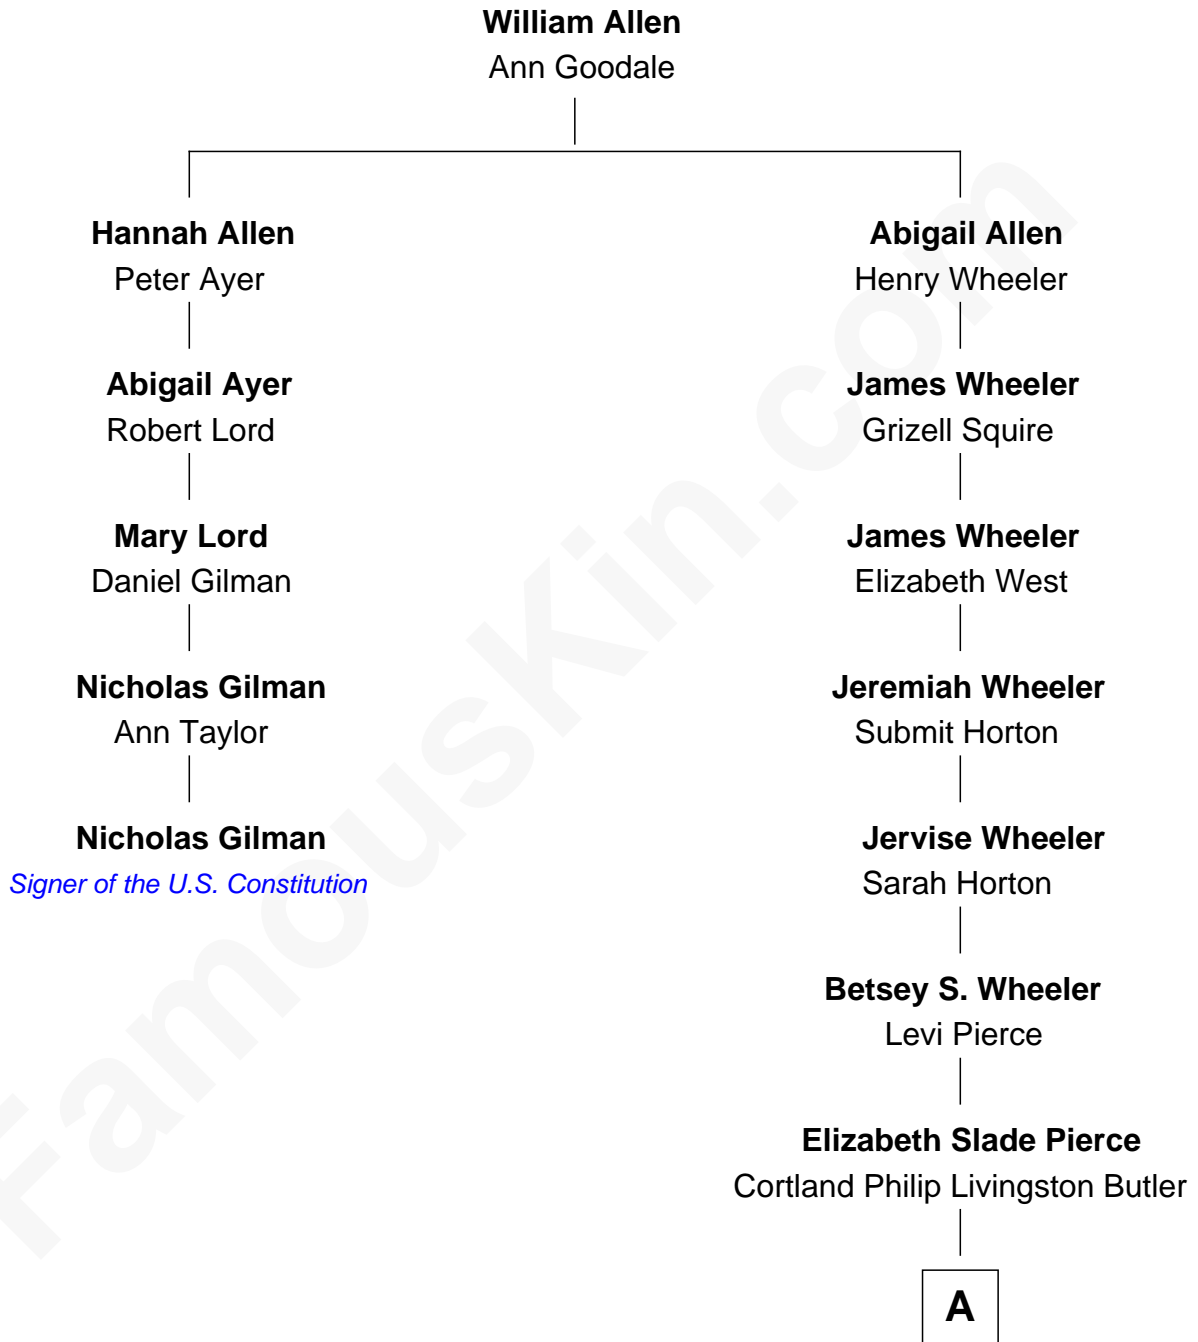

FamousKin.com

Relationship Chart of

Nicholas Gilman

Signer of the U.S. Constitution

4th cousin 7 times removed of

Jeb Bush

43rd Governor of Florida

A

Mary Elizabeth Butler
Robert Emmet Sheldon

Flora Sheldon
Samuel Prescott Bush

Prescott Sheldon Bush
Dorothy Wear Walker

George Herbert Walker Bush
Barbara Pierce

Jeb Bush
43rd Governor of Florida

FamousKin.com