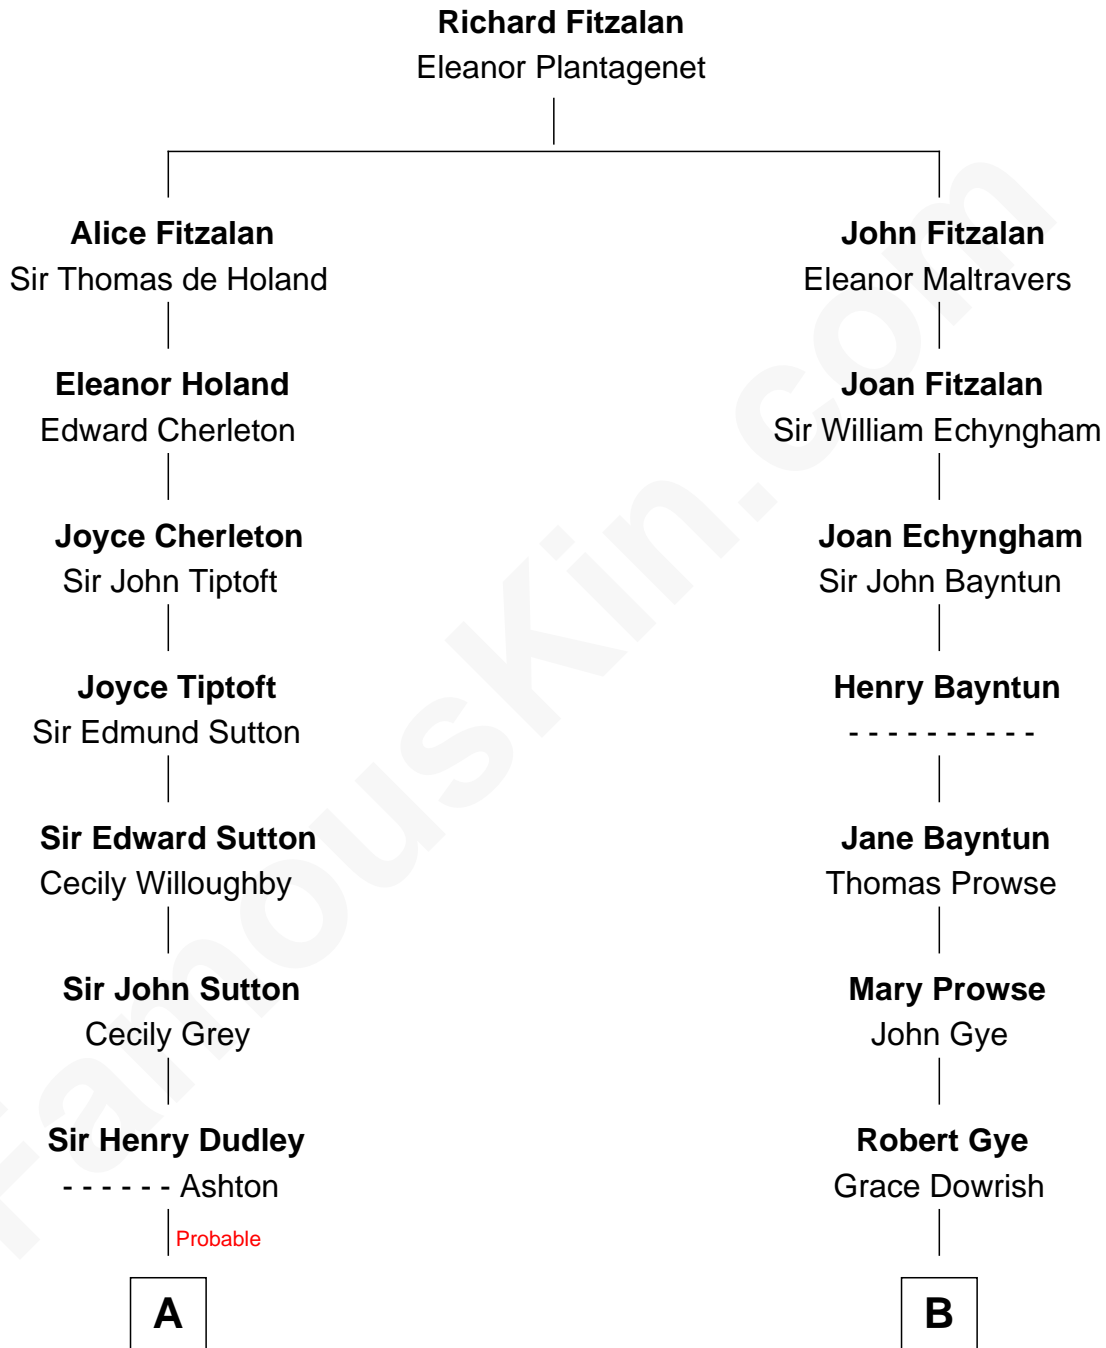

FamousKin.com

Relationship Chart of

Nicholas Gilman

Signer of the U.S. Constitution

14th cousin 5 times removed of

Jeb Bush

43rd Governor of Florida

C