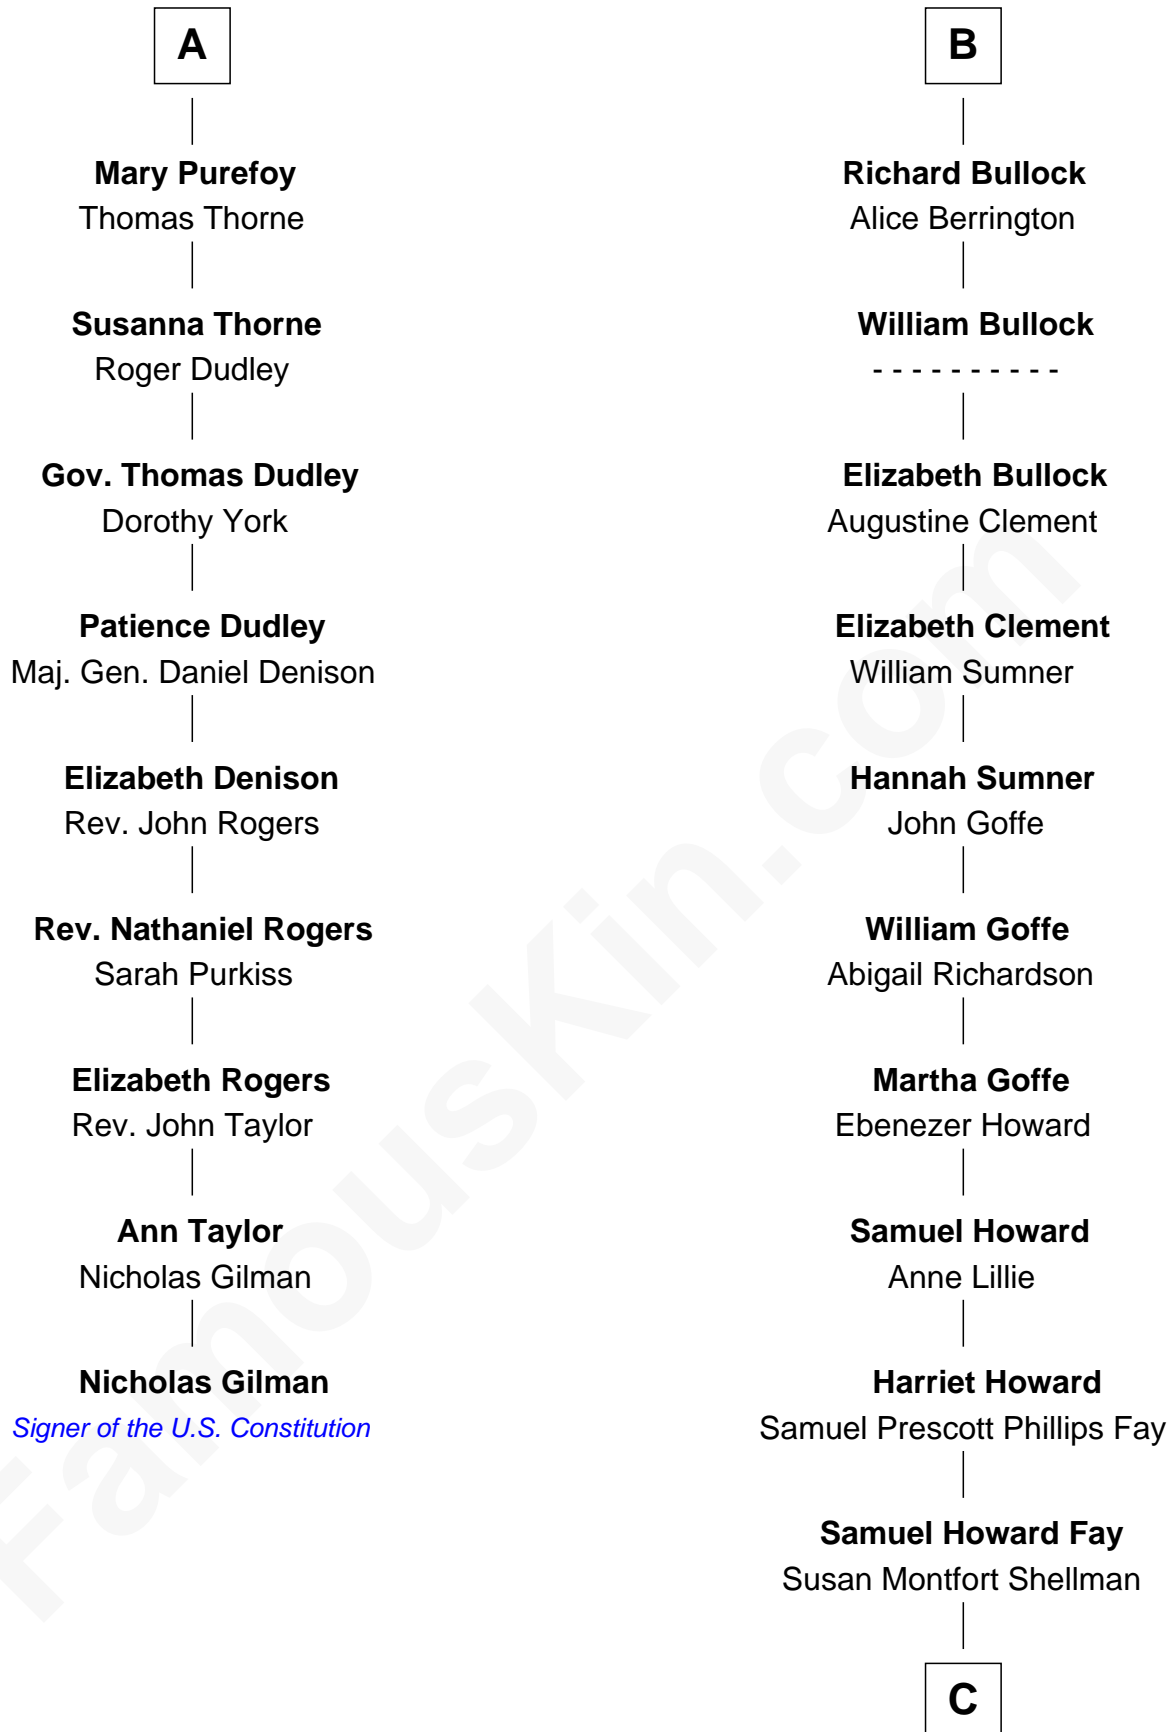

FamousKin.com

Relationship Chart of

Nicholas Gilman

Signer of the U.S. Constitution

15th cousin 6 times removed of

Jeb Bush

43rd Governor of Florida

Sir John Howard

Alice de Bois

C

Harriet Eleanor Fay
Rev. James Smith Bush

Samuel Prescott Bush
Flora Sheldon

Prescott Sheldon Bush
Dorothy Wear Walker

George Herbert Walker Bush
Barbara Pierce

Jeb Bush
43rd Governor of Florida