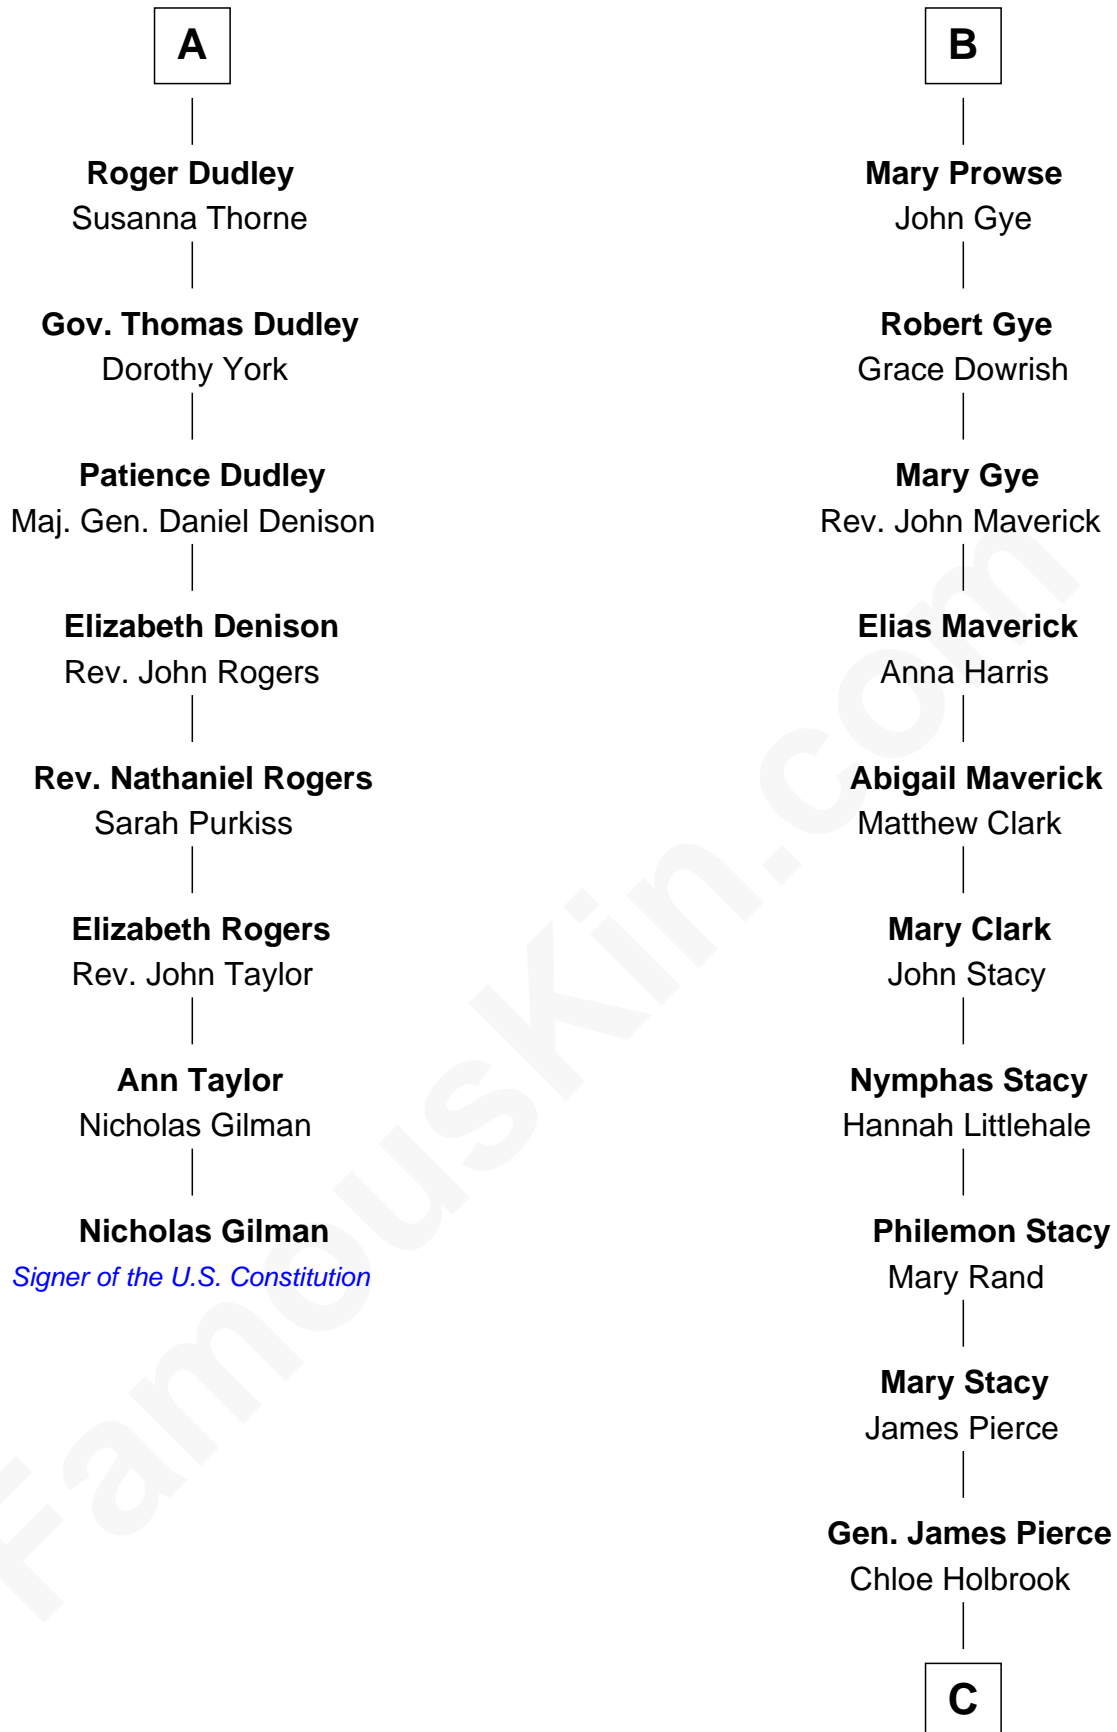

FamousKin.com

Relationship Chart of

Nicholas Gilman

Signer of the U.S. Constitution

14th cousin 7 times removed of

Jeb Bush

43rd Governor of Florida

Sir Maurice de Berkeley

Eve la Zouche

C

Jonas James Pierce

Kate Pritzel

Scott Pierce

Mabel Marvin

Marvin Pierce

Pauline Robinson