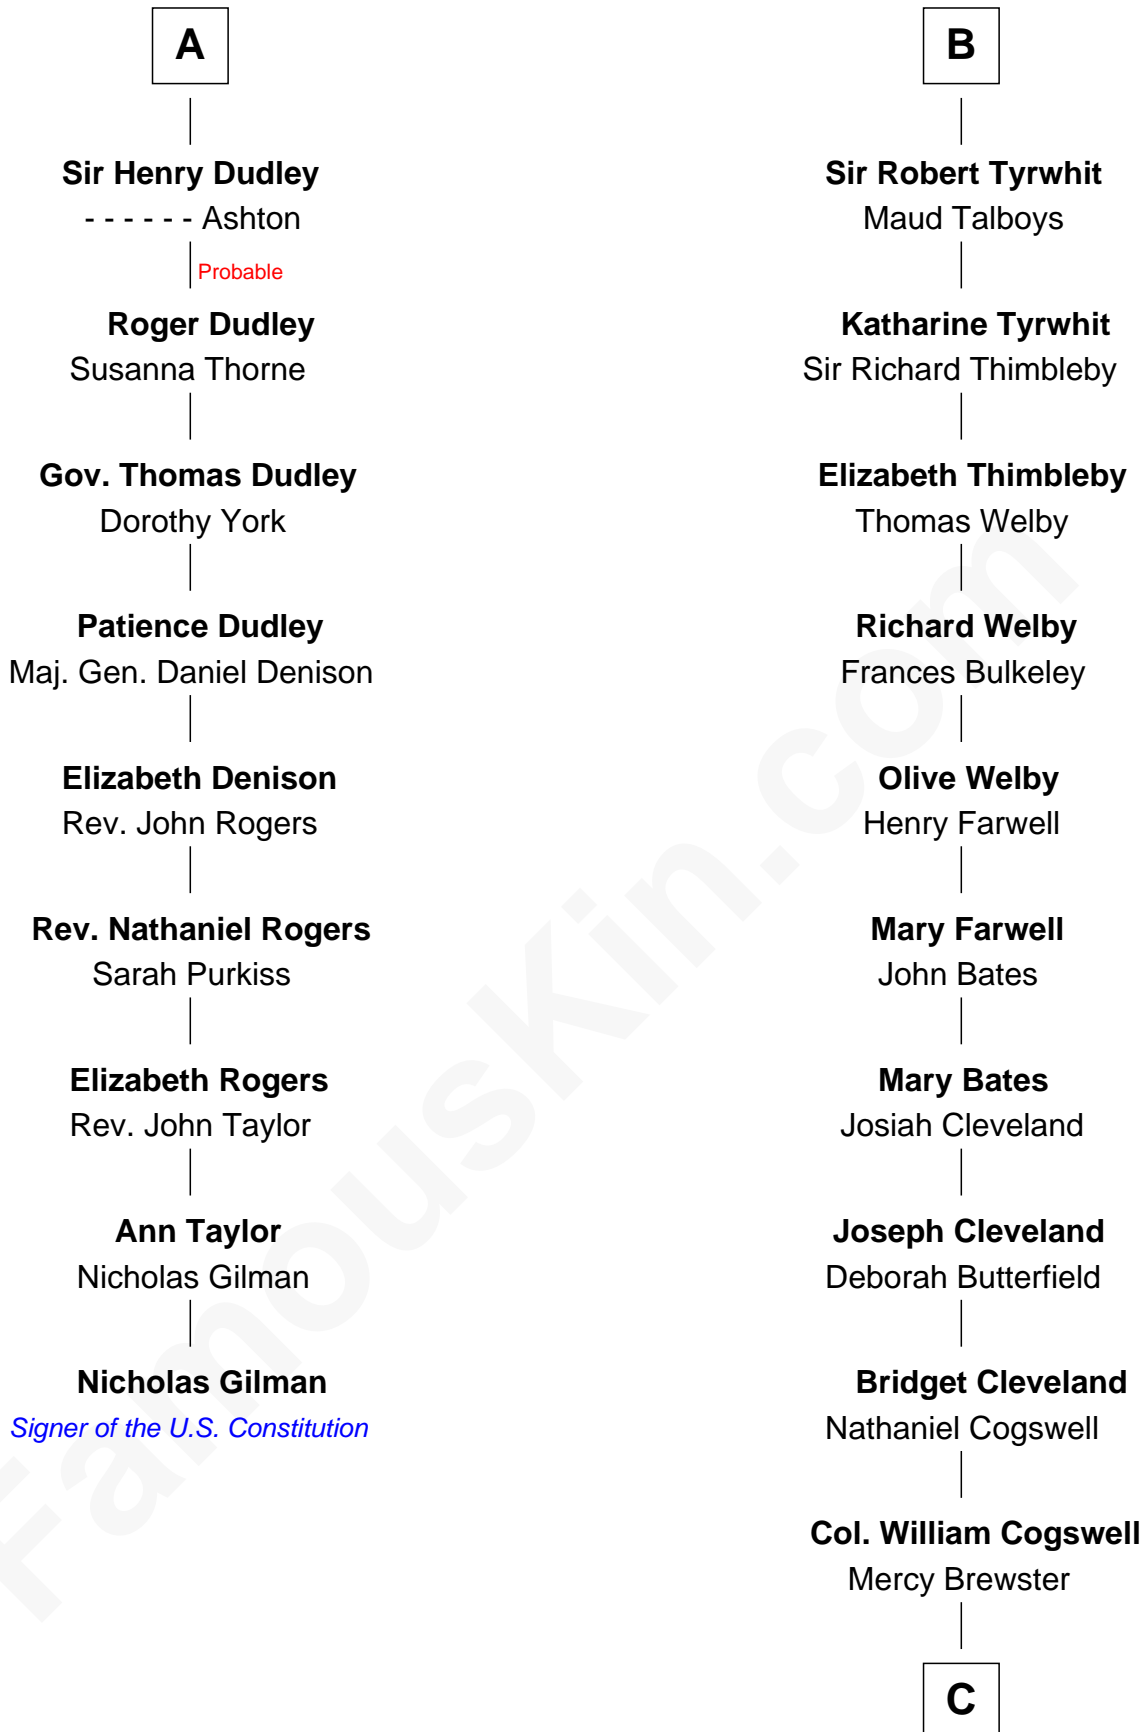

FamousKin.com Relationship Chart of

Nicholas Gilman

Signer of the U.S. Constitution

15th cousin 6 times removed of

Thomas Pynchon

American Novelist

Eudo la Zouche
Milicent de Cantilupe

Eve la Zouche
Sir Maurice de Berkeley

Thomas de Berkeley
Katherine de Clyvedon

Sir John Berkeley
Elizabeth Betteshorne

Elizabeth Berkeley
Sir John Sutton

Sir Edmund Sutton
Joyce Tiptoft

Sir Edward Sutton
Cecily Willoughby

Sir John Sutton
Cecily Grey

A

Sir William la Zouche
Maud Lovel

Milicent la Zouche
Sir William Deincourt

Margaret Deincourt
Sir Robert de Tibetot

Elizabeth de Tibetot
Sir Philip le Despencer

Margery Despencer
Sir Roger Wentworth

Agnes Wentworth
Sir Robert Constable

Anne Constable
William Tyrwhit

B

C

Dr. William Henry Cogswell

Lucretia Anne Payne

Annie Payne Cogswell

William Lyon Pynchon

William Henry Chichele Pynchon