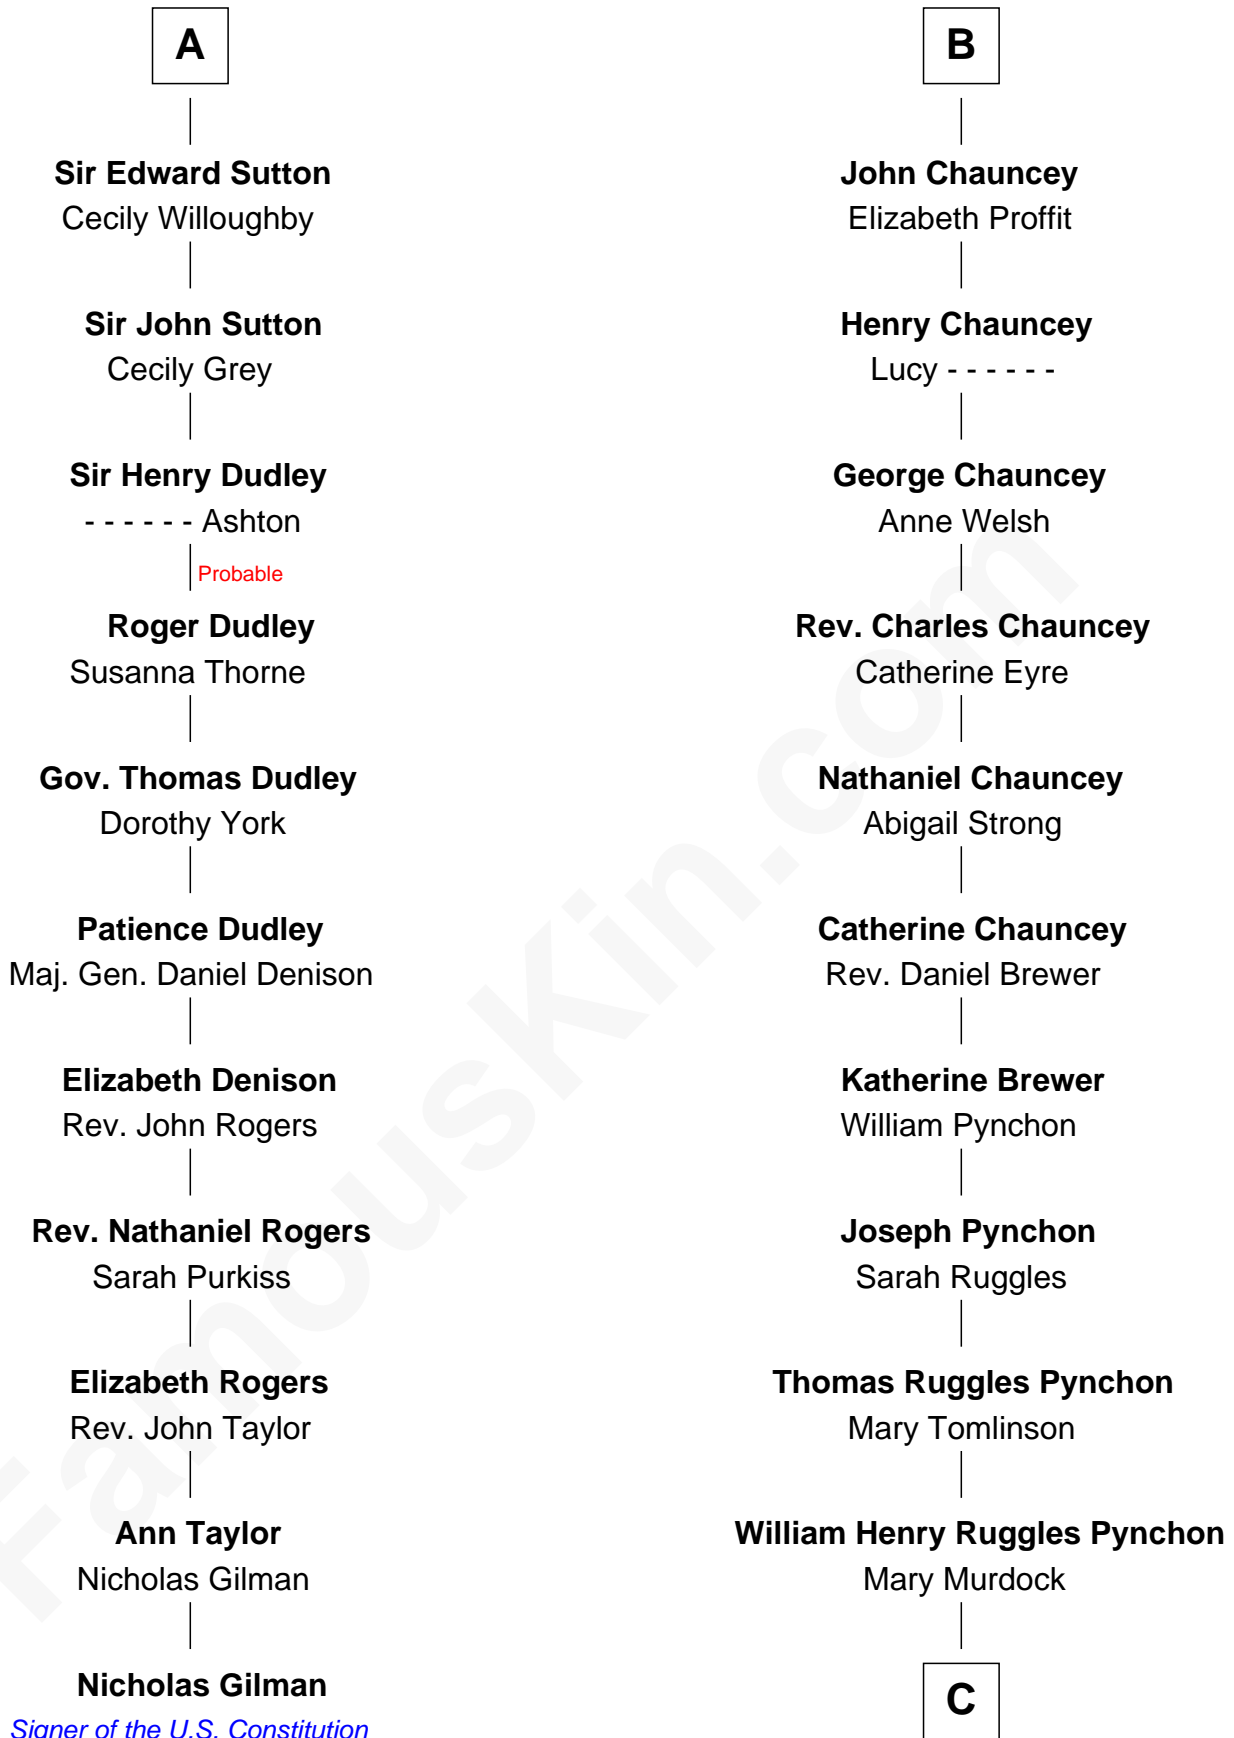

# FamousKin.com Relationship Chart of

**Nicholas Gilman**

*Signer of the U.S. Constitution*

17th cousin 3 times removed of

**Thomas Pynchon**

*American Novelist*

**Sir William de Ferrers**

Agnes of Chester

**C**

**William Lyon Pynchon**

Annie Payne Cogswell

**William Henry Chichele Pynchon**

Carrie Susan Moyses

**Thomas Ruggles Pynchon**

Catherine Frances Bennett

**Thomas Pynchon**