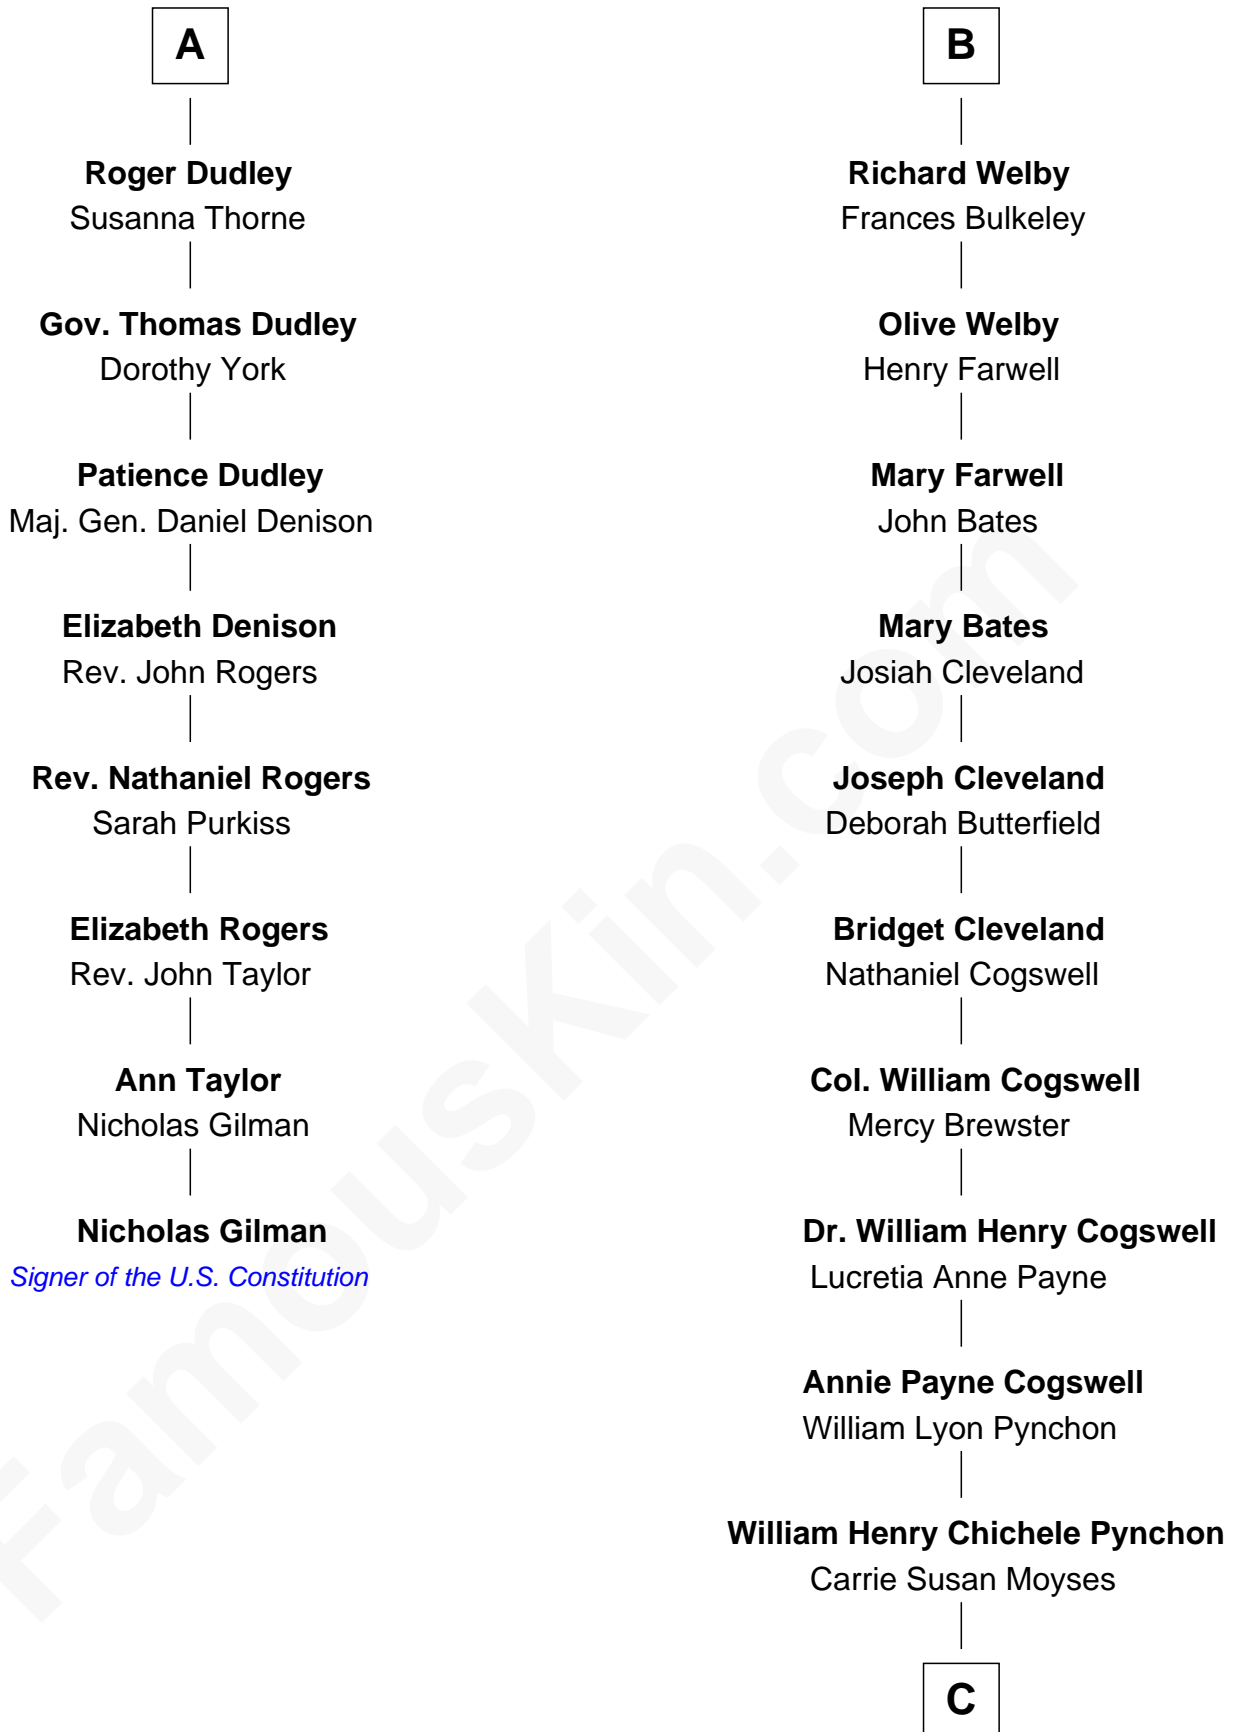

FamousKin.com Relationship Chart of

Nicholas Gilman

Signer of the U.S. Constitution

14th cousin 4 times removed of

Thomas Pynchon

American Novelist

Sir Philip le Despencer

Elizabeth - - - - -

Alice le Despenser

Sir John Sutton

Sir John Sutton

Constance Blount

Sir John Sutton

Elizabeth Berkeley

Sir Edmund Sutton

Joyce Tiptoft

Sir Robert Tyrwhit

Maud Talboys

Katharine Tyrwhit

Sir Richard Thimbleby

Elizabeth Thimbleby

Thomas Welby

B

C