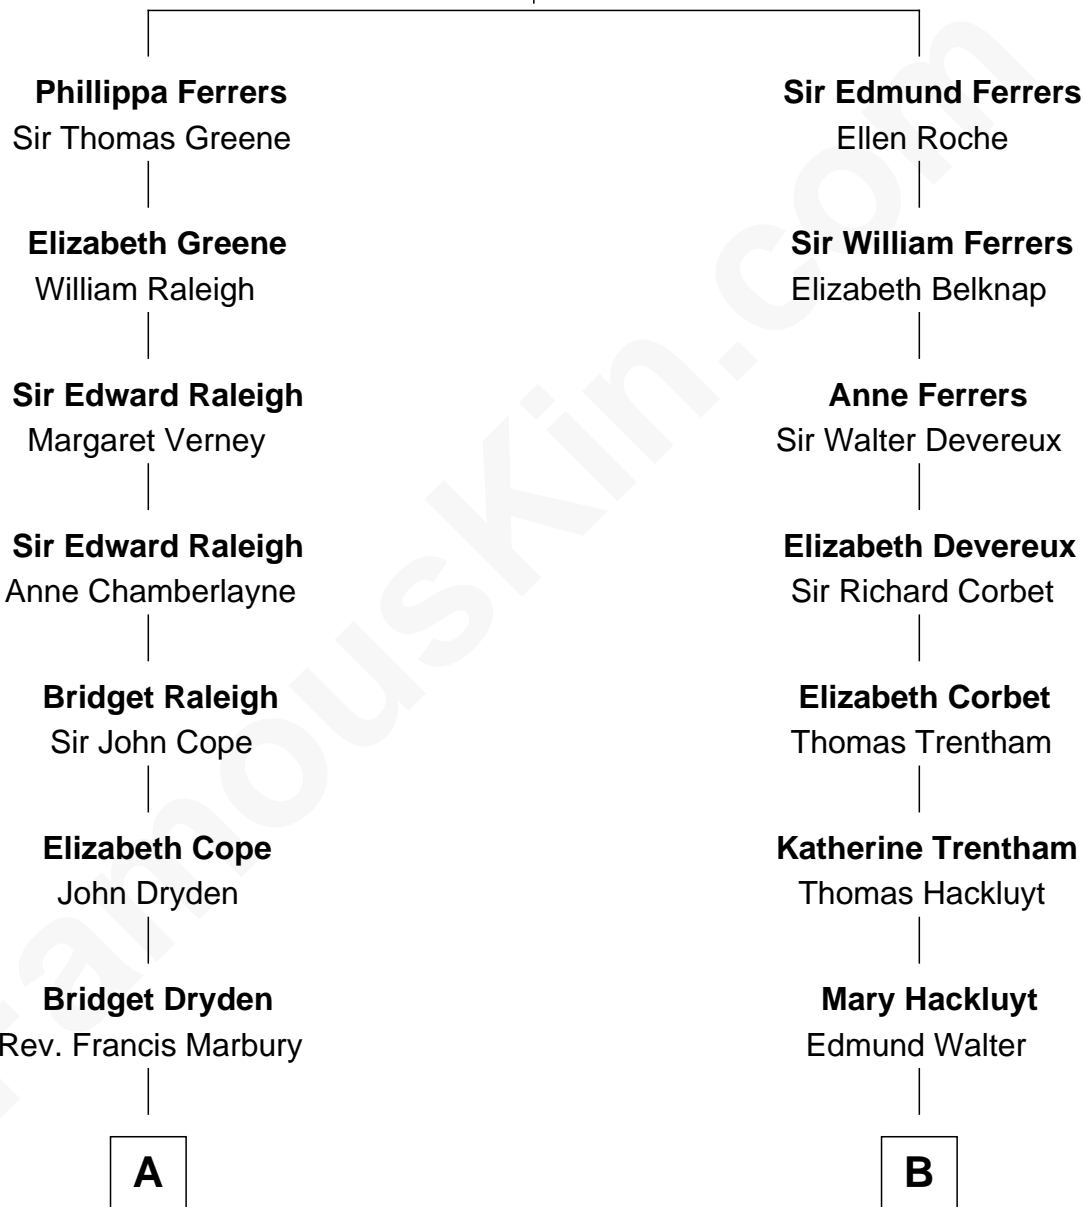

# FamousKin.com Relationship Chart of

**Nicholas Gilman**

*Signer of the U.S. Constitution*

13th cousin 6 times removed of

**Paget Brewster**

*TV Actress*

**Robert de Ferrers**  
Margaret Despencer

**C**

George Washington Wales Brewster

Joan Ryerson

Galen Brewster

Hathaway Tew

Paget Brewster

*TV Actress*

FamousKin.com