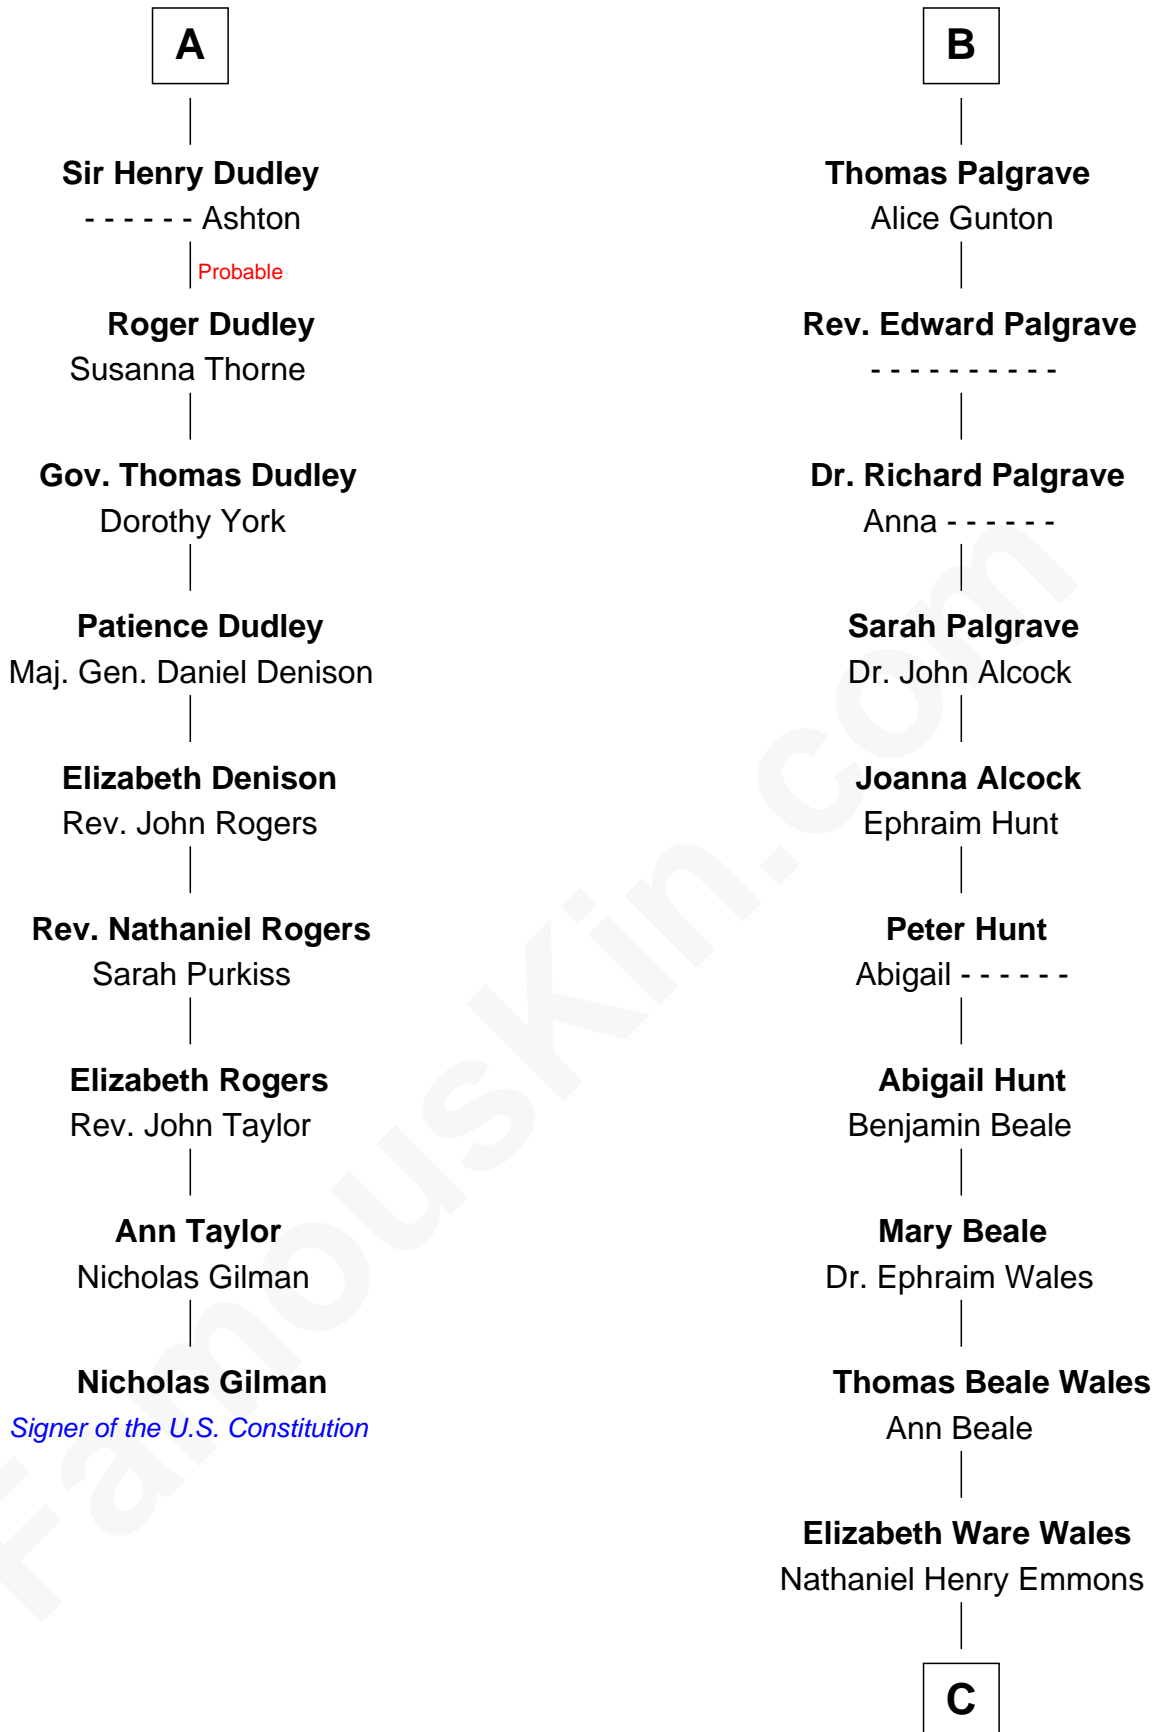

# FamousKin.com Relationship Chart of

**Nicholas Gilman**

*Signer of the U.S. Constitution*

15th cousin 6 times removed of

**Paget Brewster**

*TV Actress*

**Edmund Fitzalan**

Alice de Warenne

**Richard Fitzalan**  
Eleanor Plantagenet

**Alice Fitzalan**  
Sir Thomas de Holand

**Eleanor Holand**  
Edward Cherleton

**Joyce Cherleton**  
Sir John Tiptoft

**Joyce Tiptoft**  
Sir Edmund Sutton

**Sir Edward Sutton**  
Cecily Willoughby

**Sir John Sutton**  
Cecily Grey

**A**

**Richard Fitzalan**  
Eleanor Plantagenet

**Sir Richard Fitzalan**  
Elizabeth de Bohun

**Elizabeth Fitzalan**  
Sir Robert Goushill

**Elizabeth Goushill**  
Sir Robert Wingfield

**Elizabeth Wingfield**  
Sir William Brandon

**Eleanor Brandon**  
John Glemham

**Anne Glemham**  
Henry Palgrave

**B**

**C**

**Ann Wales Emmons**

Benjamin Brewster

**Dr. George Washington Wales Brewster**