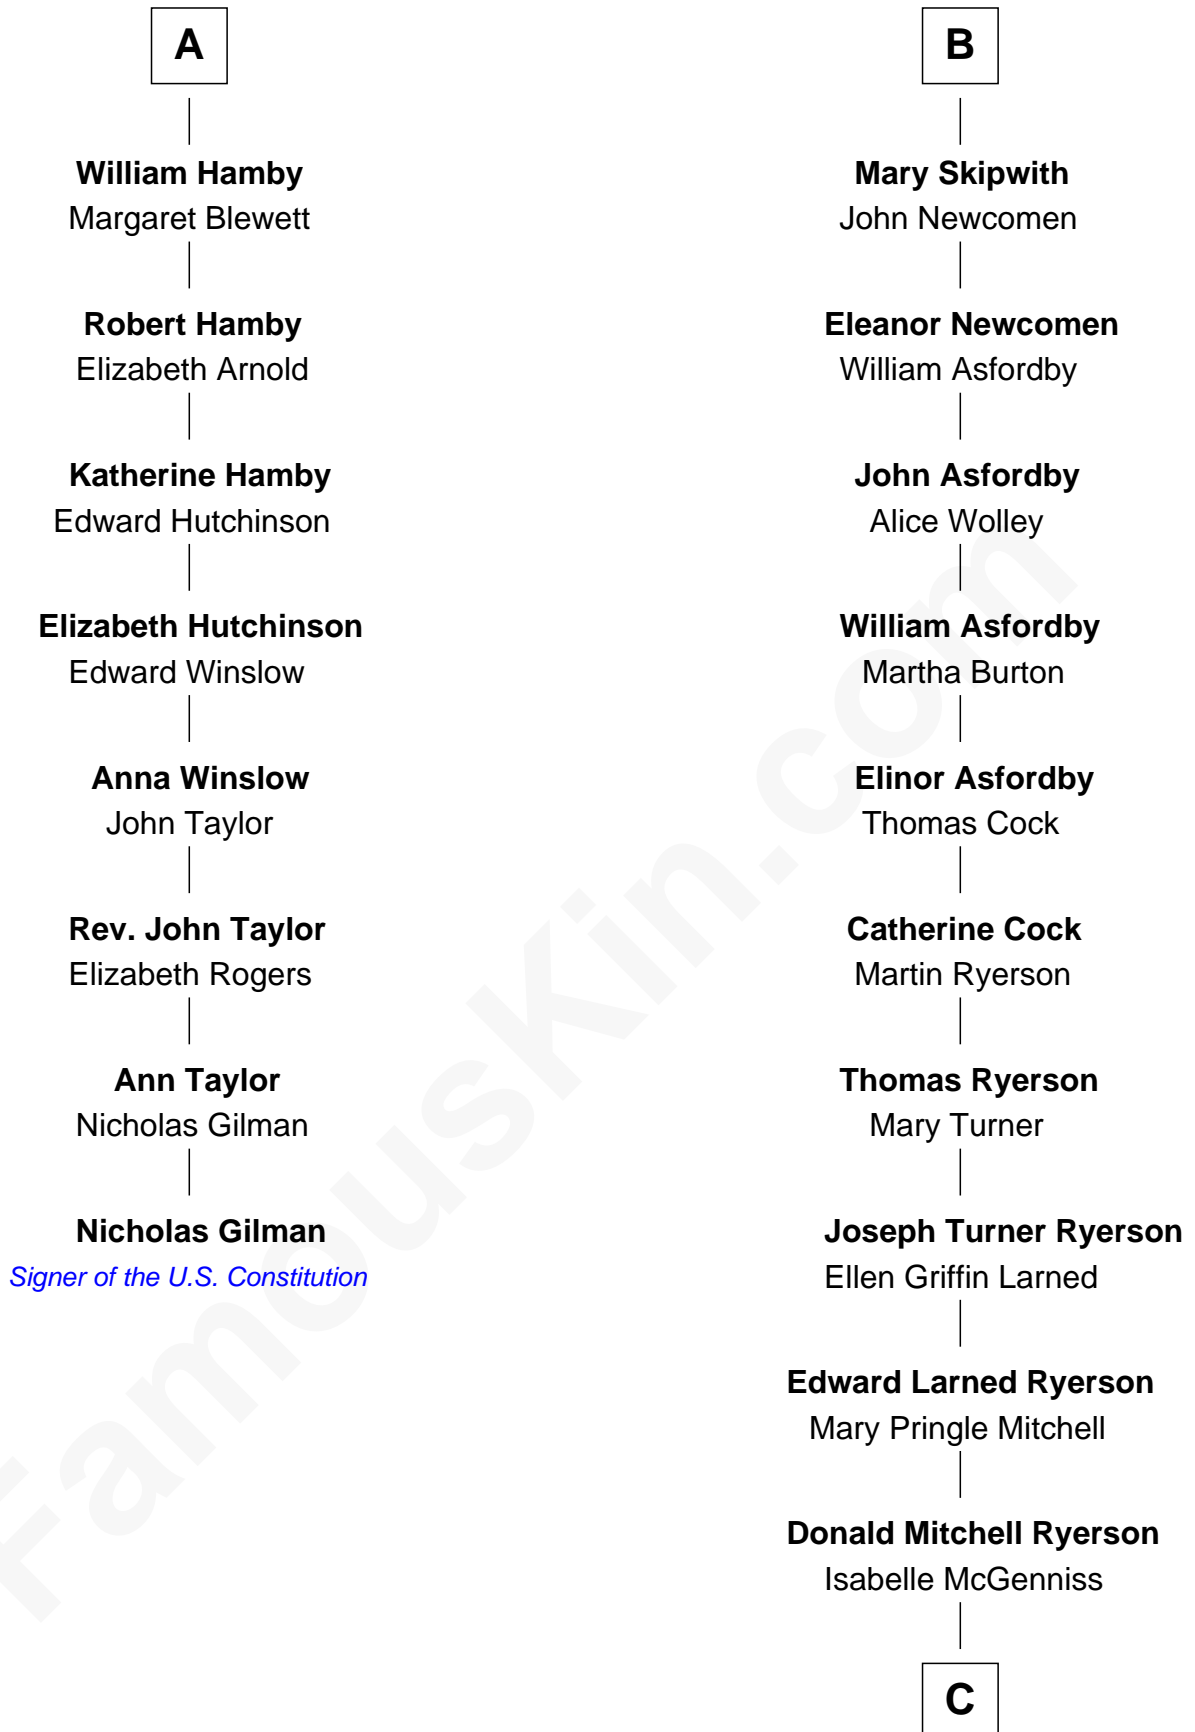

FamousKin.com Relationship Chart of

Nicholas Gilman

Signer of the U.S. Constitution

14th cousin 5 times removed of

Paget Brewster

TV Actress

John de Welles

Maud de Roos

C

Joan Ryerson

George Washington Wales Brewster

Galen Brewster

Hathaway Tew

Paget Brewster

TV Actress

FamousKin.com