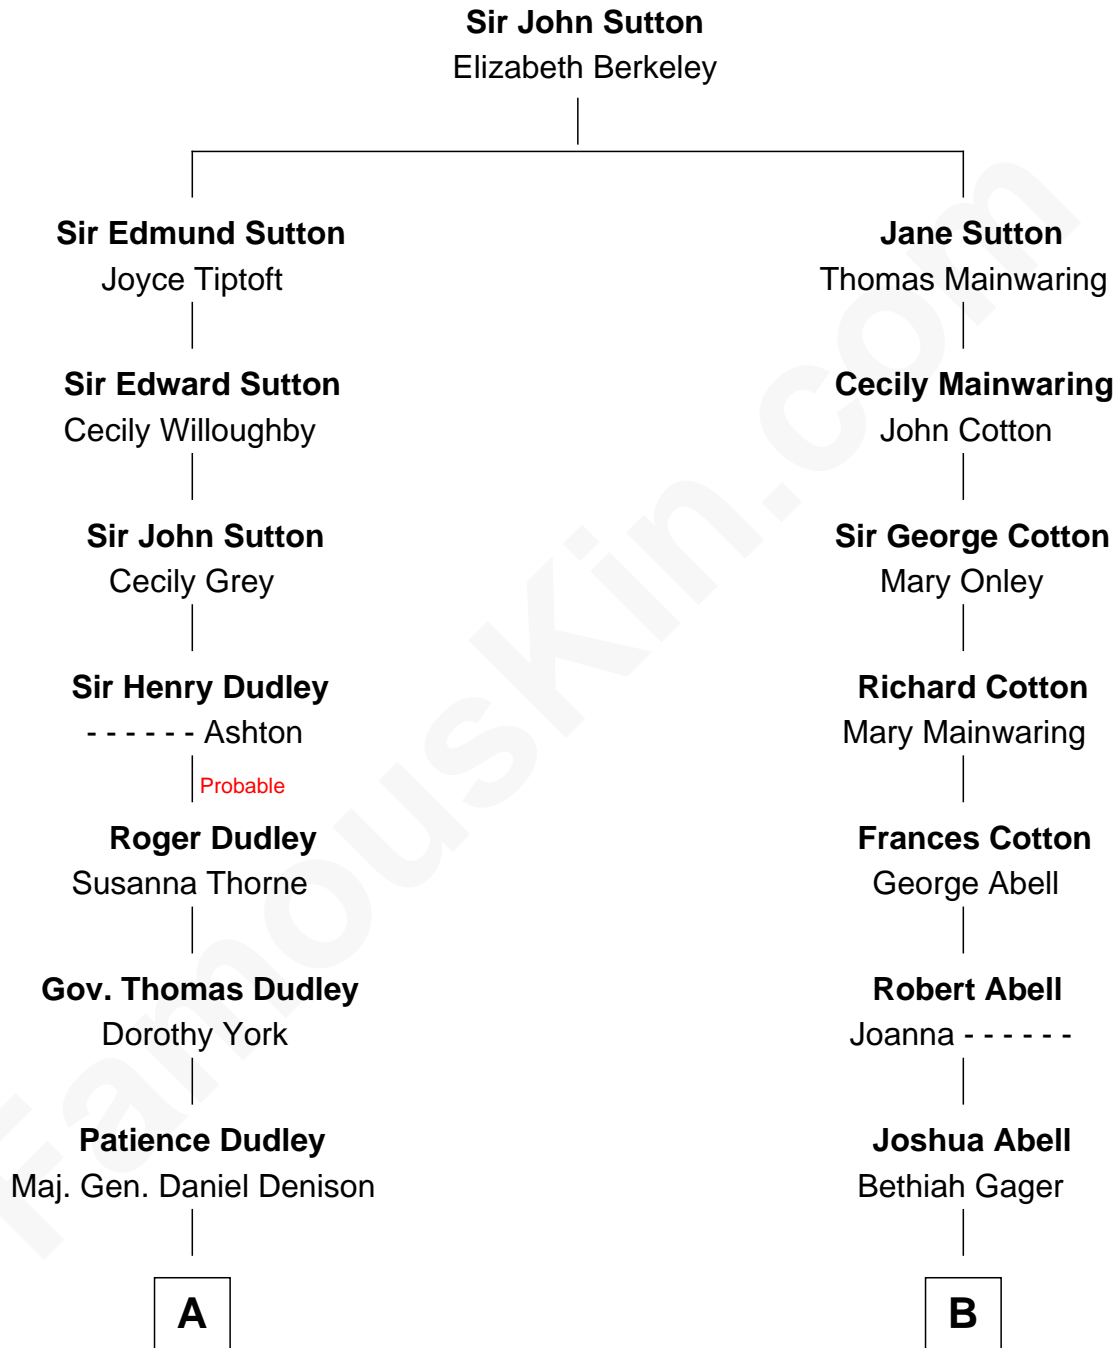

FamousKin.com

Relationship Chart of

Nicholas Gilman

Signer of the U.S. Constitution

11th cousin 3 times removed of

Allen Dulles

5th Director of the C.I.A.

A

Elizabeth Denison

Rev. John Rogers

Rev. Nathaniel Rogers

Sarah Purkiss

Elizabeth Rogers

Rev. John Taylor

Ann Taylor

Nicholas Gilman