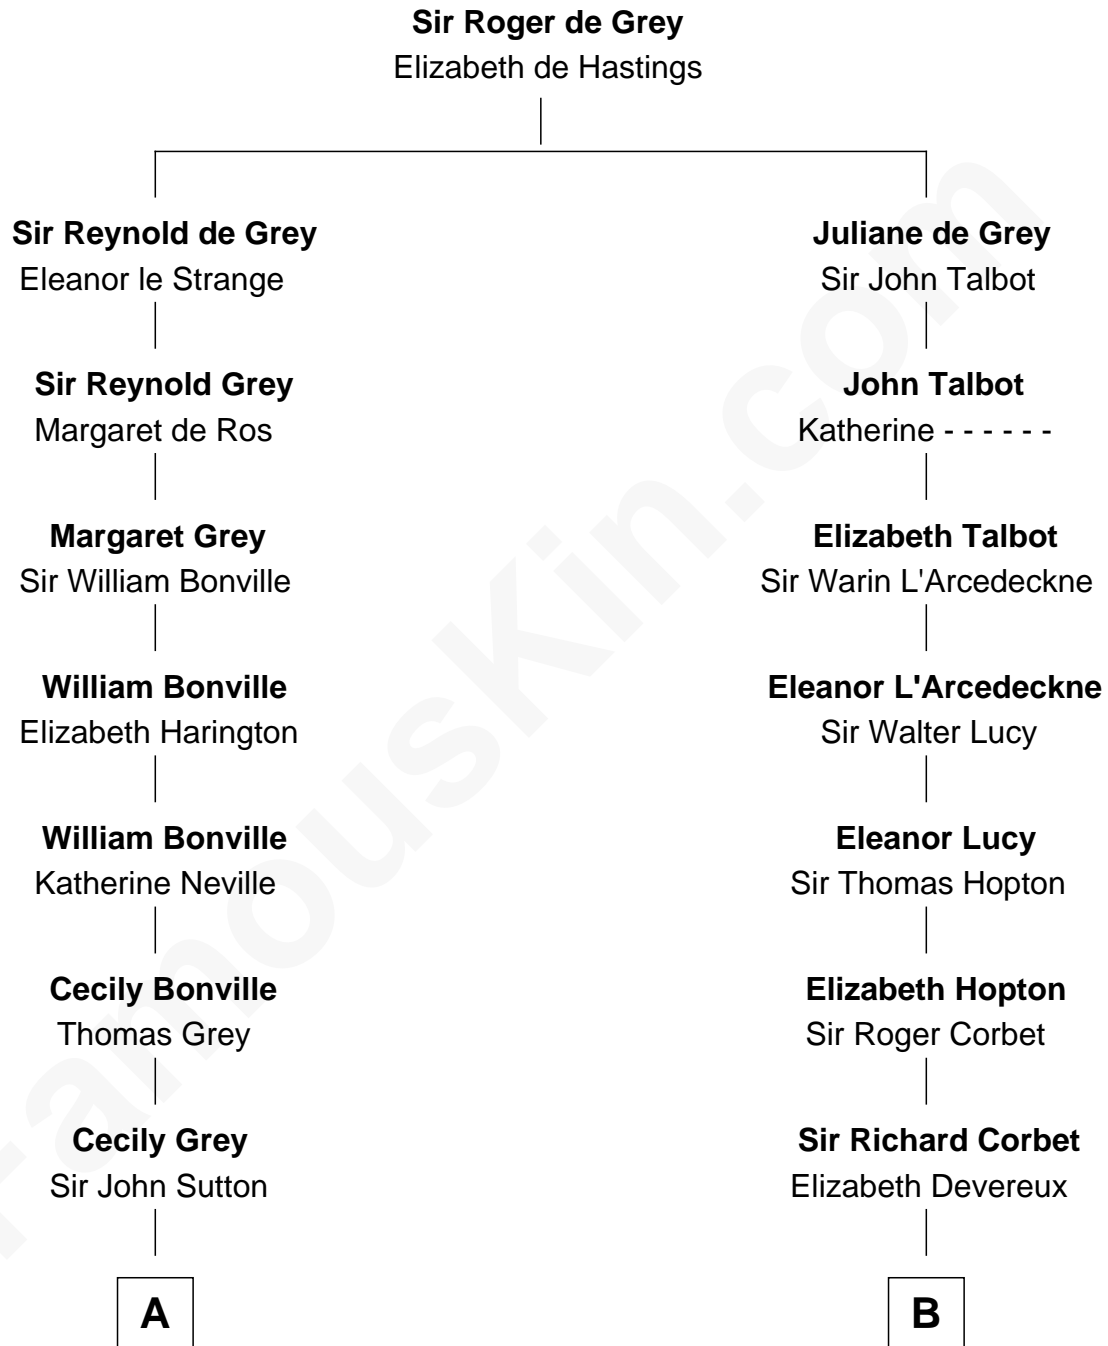

## Relationship Chart of

### Nicholas Gilman

*Signer of the U.S. Constitution*

15th cousin 6 times removed of

**Allen Dulles**

*5th Director of the C.I.A.*

**C**

**Joanna Leffingwell**

Charles Lathrop