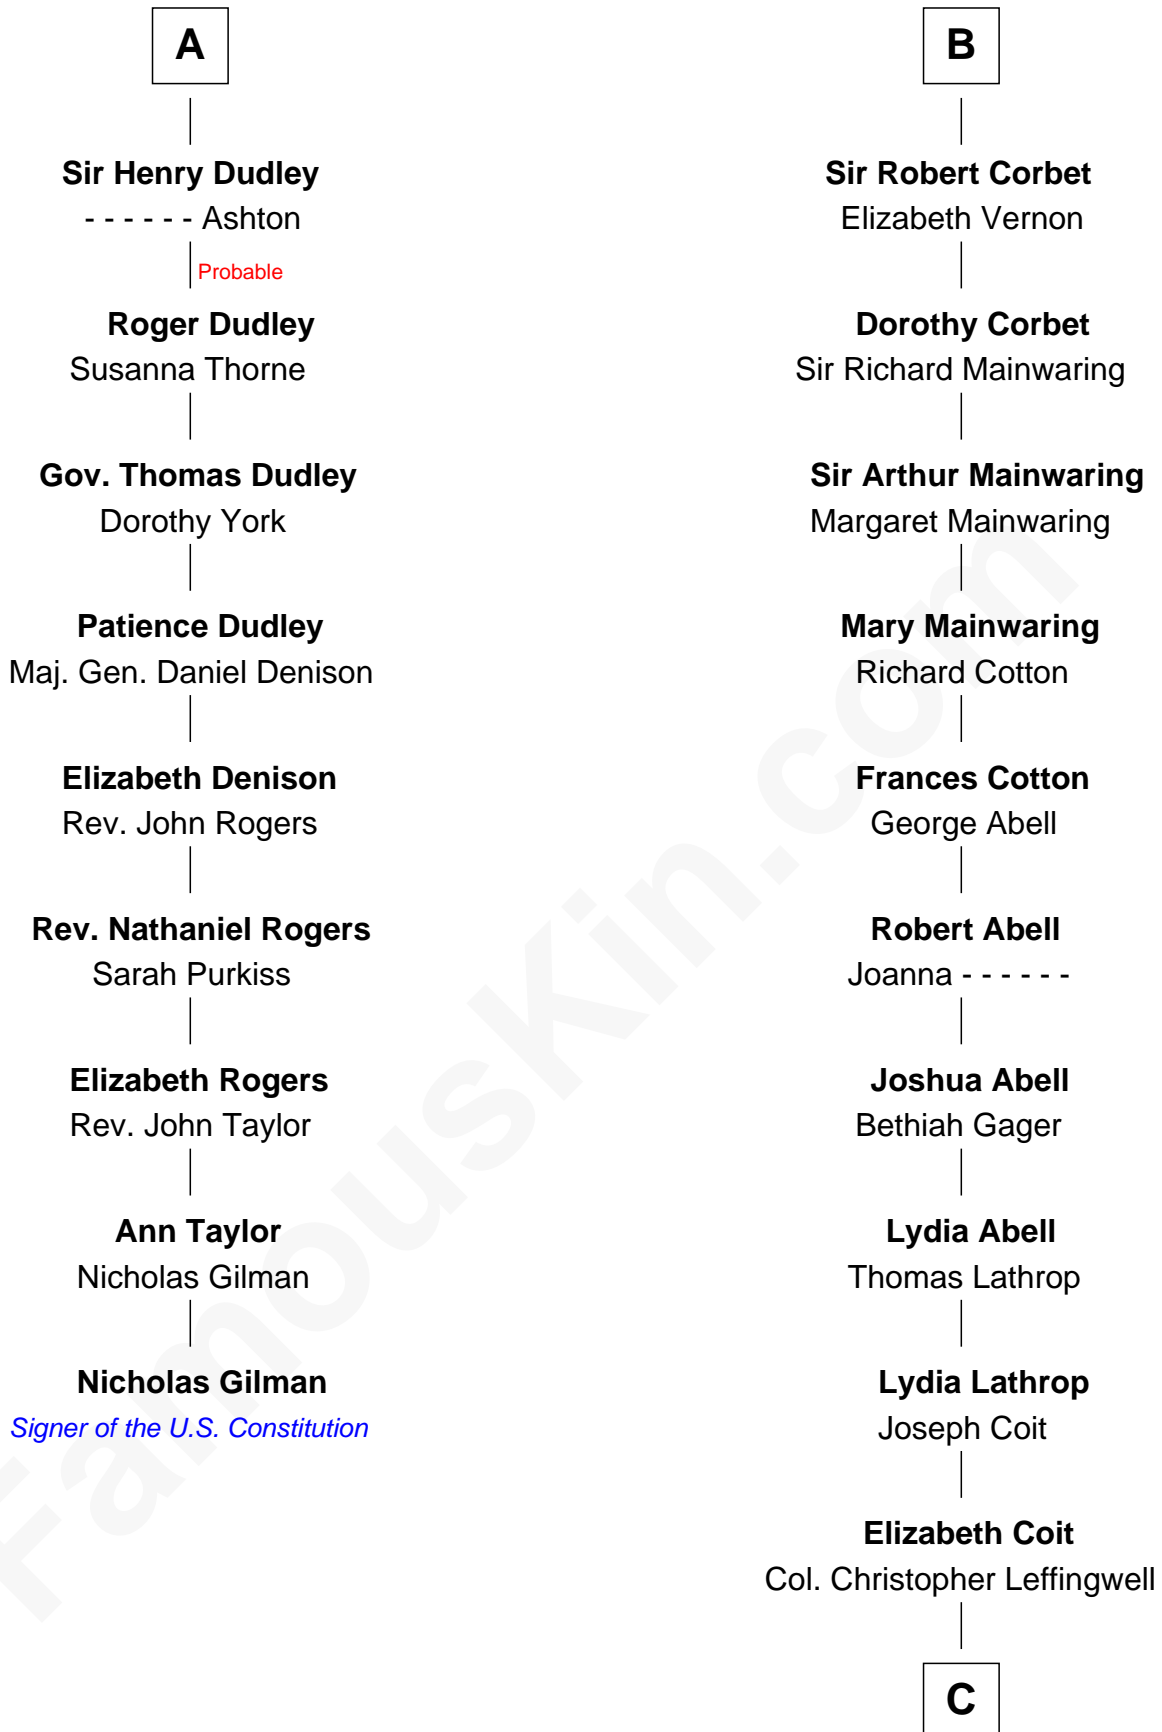

## Relationship Chart of

### Nicholas Gilman

*Signer of the U.S. Constitution*

15th cousin 6 times removed of

**Allen Dulles**

*5th Director of the C.I.A.*

**C**

**Joanna Leffingwell**

Charles Lathrop

**Harriet Wadsworth Lathrop**

Rev. Miron Winslow

**Harriet Lathrop Winslow**

Rev. John Welsh Dulles

**Allen Macy Dulles**

Edith Foster

**Allen Dulles**

*5th Director of the C.I.A.*