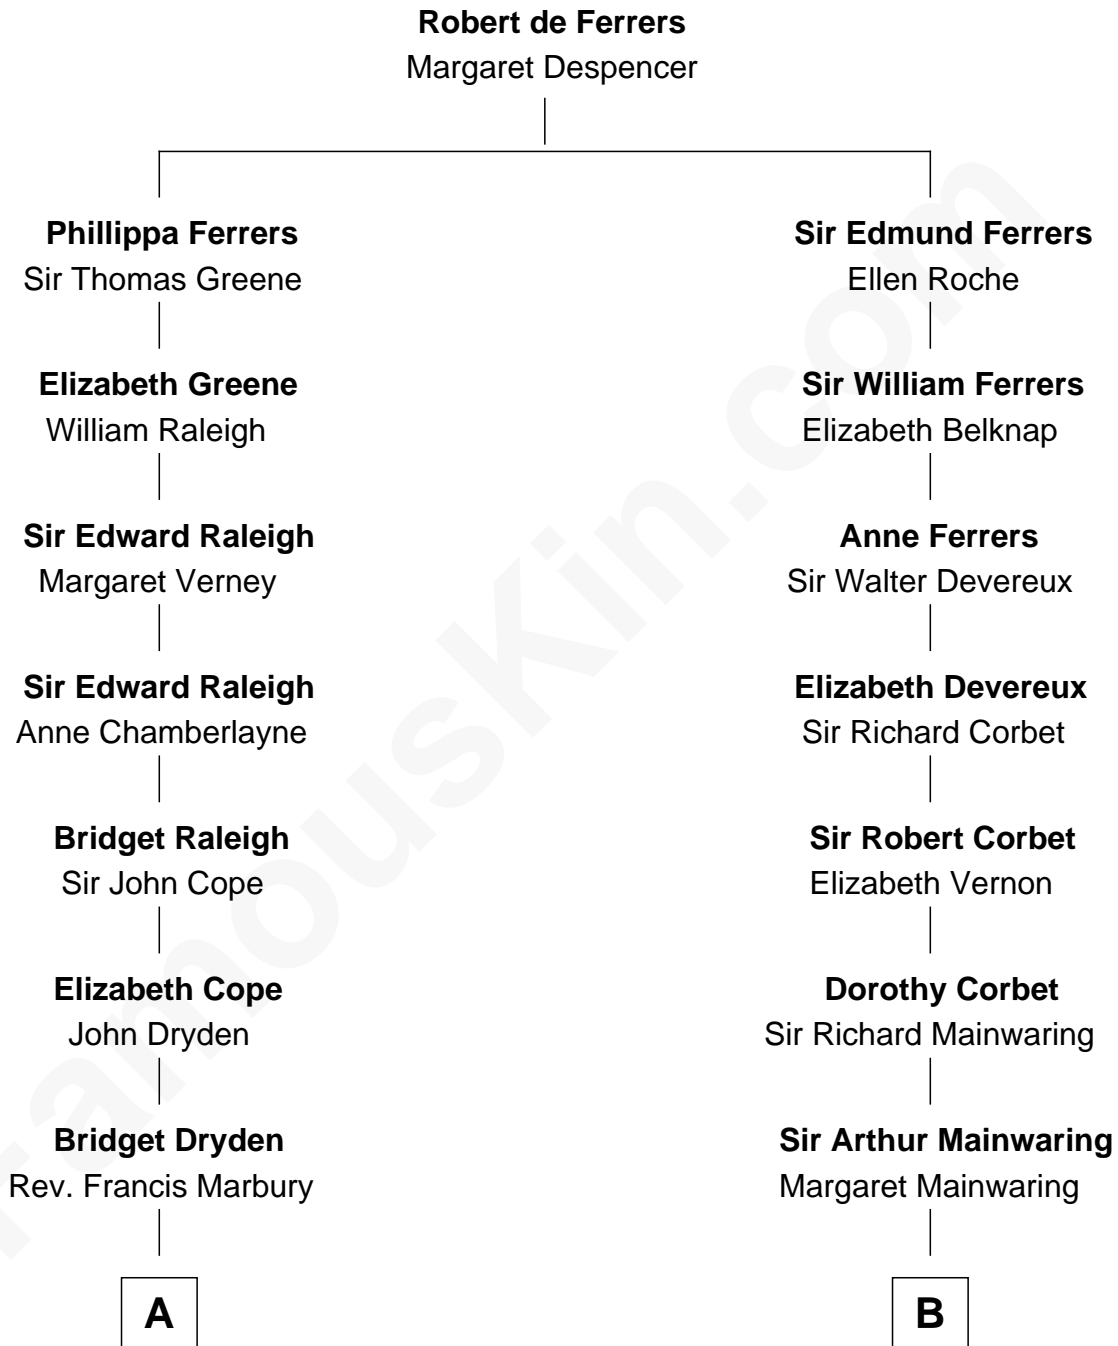

FamousKin.com

Relationship Chart of

Nicholas Gilman

Signer of the U.S. Constitution

13th cousin 5 times removed of

Allen Dulles

5th Director of the C.I.A.

C

Allen Macy Dulles

Edith Foster

Allen Dulles

5th Director of the C.I.A.

FamousKin.com