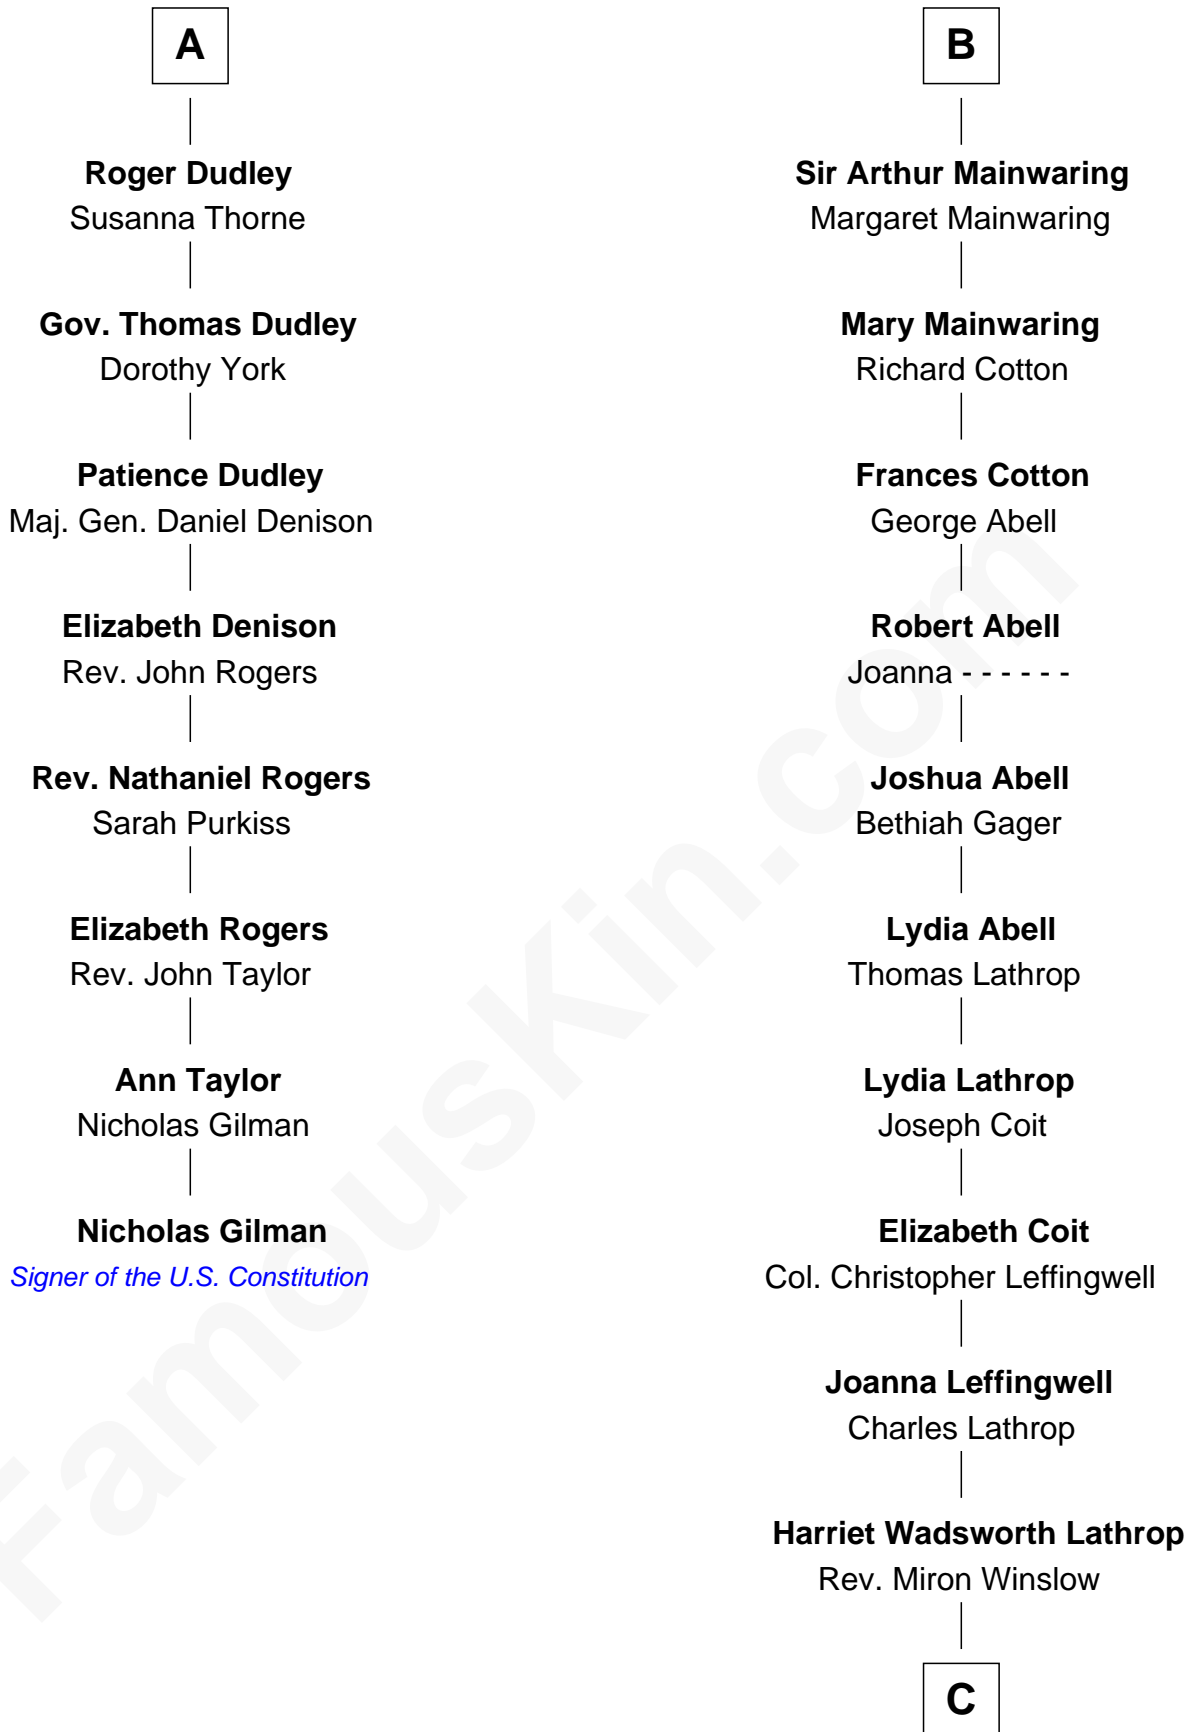

FamousKin.com

Relationship Chart of

Nicholas Gilman

Signer of the U.S. Constitution

14th cousin 5 times removed of

Allen Dulles

5th Director of the C.I.A.

C