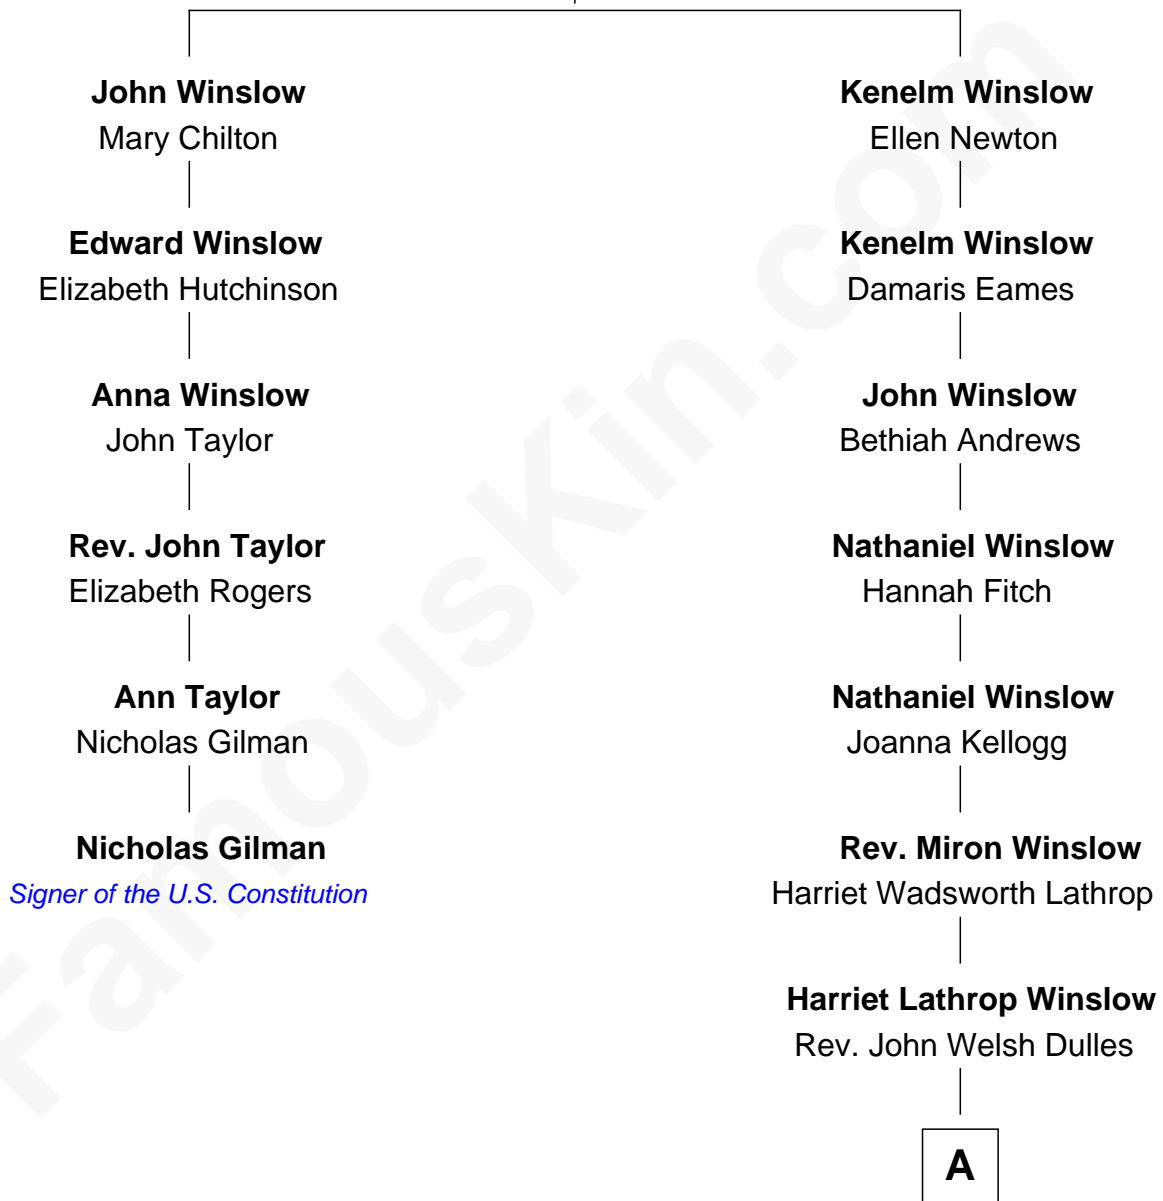

## Relationship Chart of

### Nicholas Gilman

*Signer of the U.S. Constitution*

5th cousin 3 times removed of

### John Foster Dulles

*52nd U.S. Secretary of State*

**Edward Winslow**  
Magdalen Oliver

A

Allen Macy Dulles

Edith Foster

John Foster Dulles

*52nd U.S. Secretary of State*