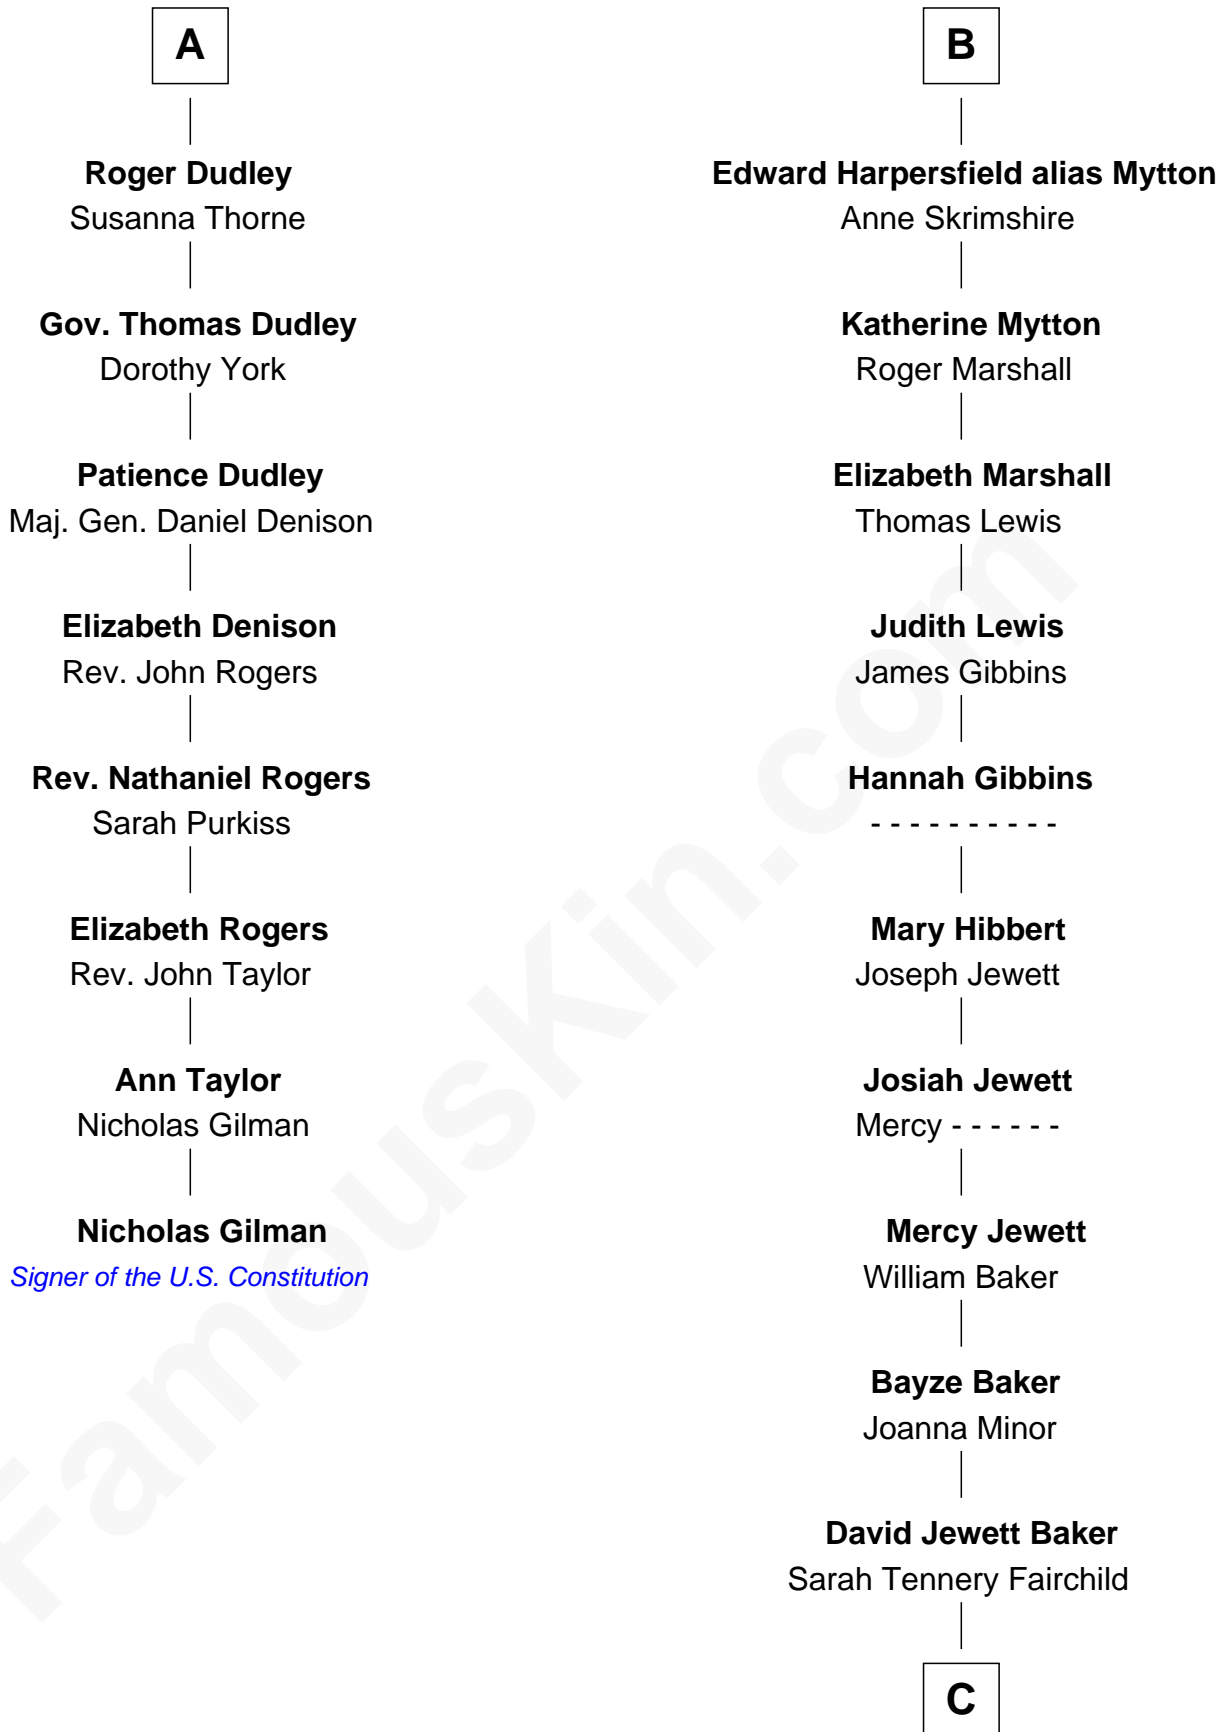

FamousKin.com

Relationship Chart of

Nicholas Gilman

Signer of the U.S. Constitution

14th cousin 7 times removed of

Chevy Chase

Comedian, Actor and Writer

C

Sarah Tennery Baker

Col. Lyne Shackelford Metcalfe

Grace Metcalfe

Charles Denison Chase

Edward Leigh Chase

Mabel Penrose Tinsley

Edward Tinsley Chase

Cathalene Parker Browning