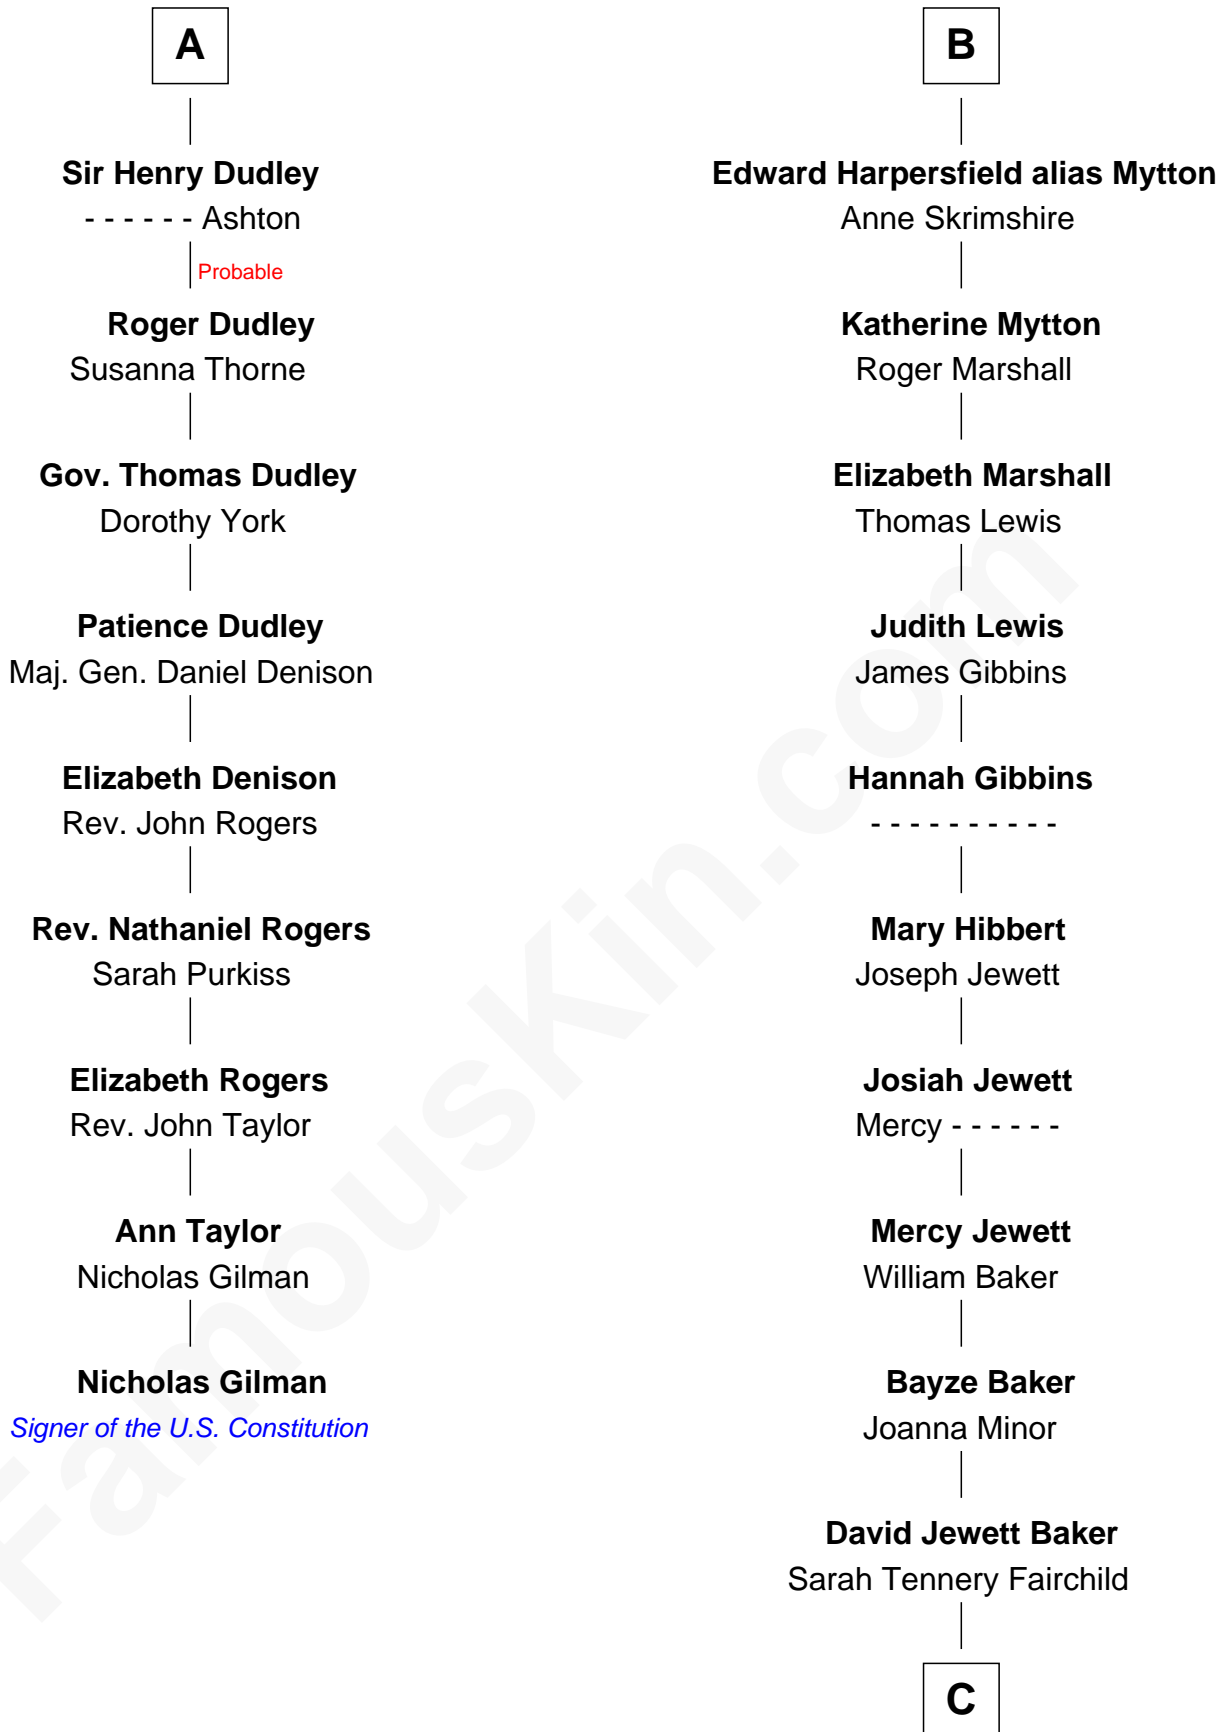

## Relationship Chart of

### Nicholas Gilman

*Signer of the U.S. Constitution*

15th cousin 6 times removed of

### Chevy Chase

*Comedian, Actor and Writer*

**Edmund Fitzalan**

Alice de Warenne

**C**

**Sarah Tennery Baker**

Col. Lyne Shackelford Metcalfe

**Grace Metcalfe**