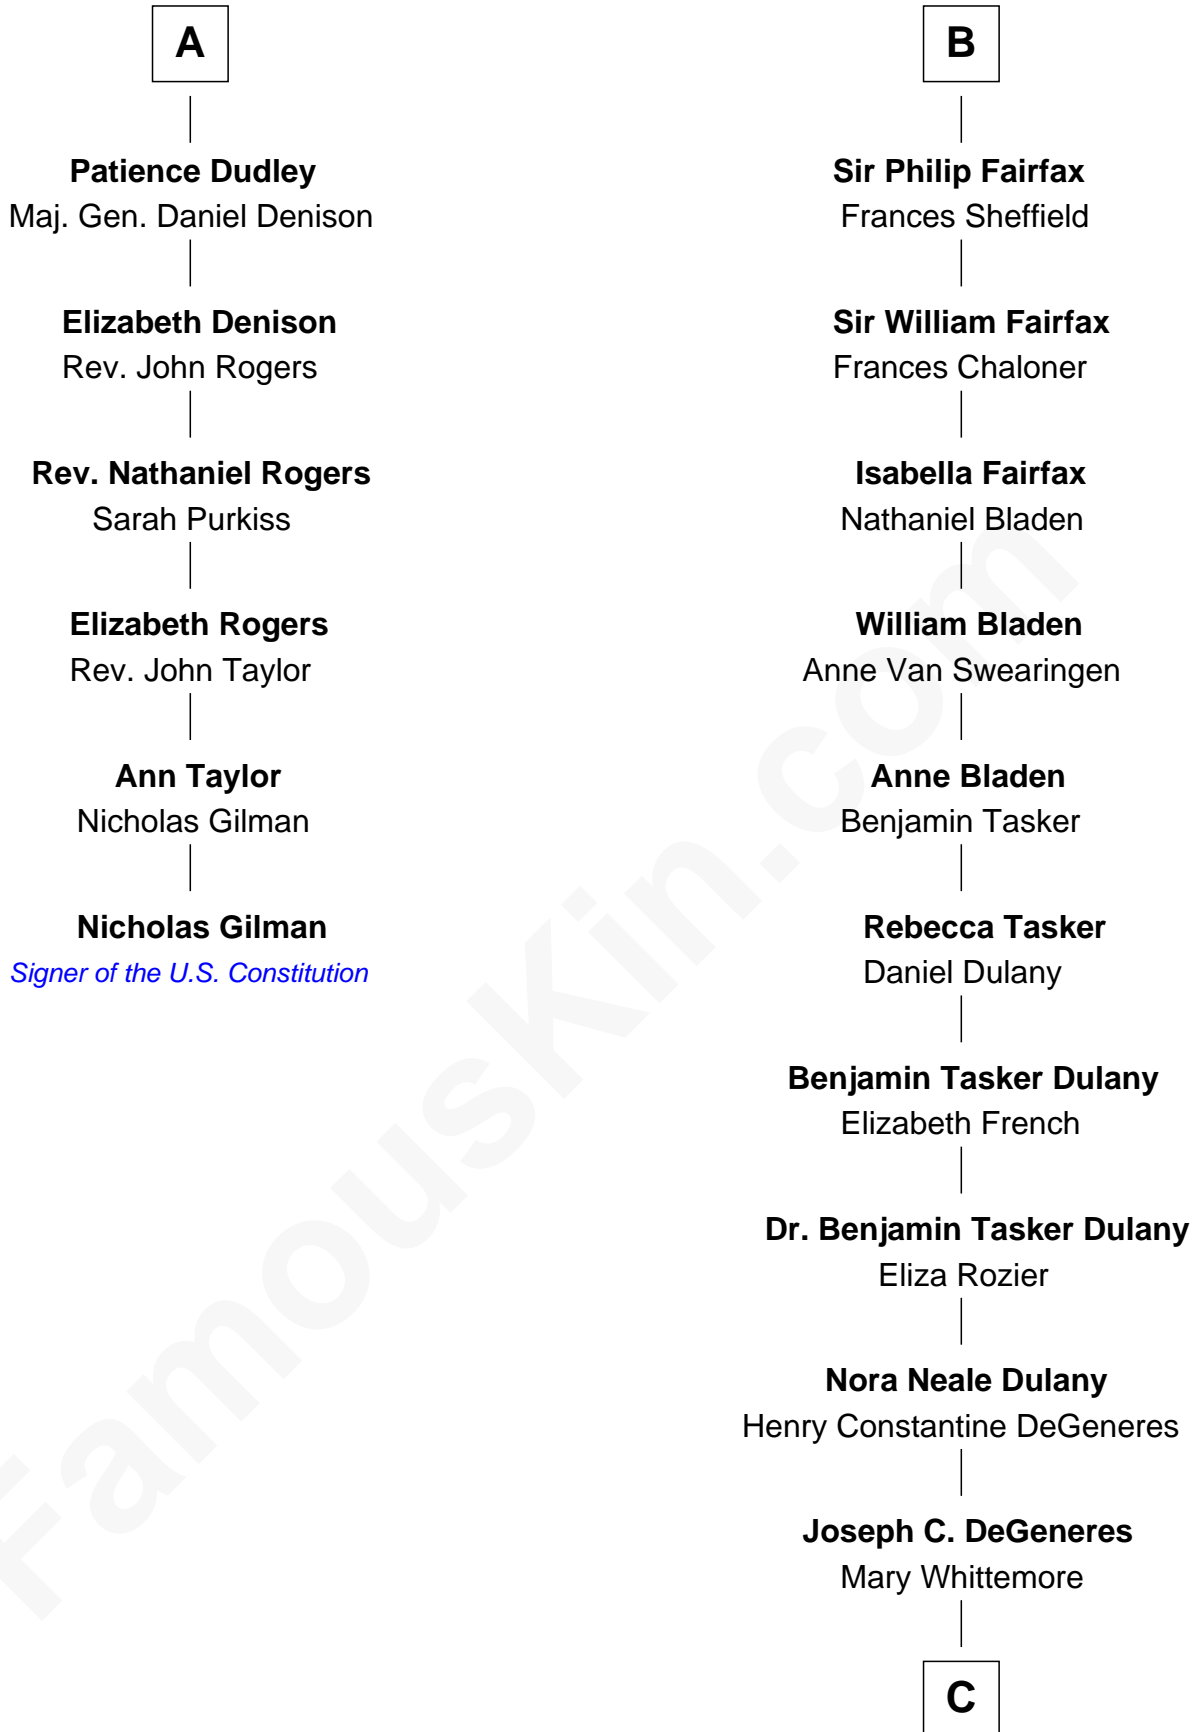

FamousKin.com

Relationship Chart of

Nicholas Gilman

Signer of the U.S. Constitution

12th cousin 8 times removed of

Ellen DeGeneres

Comedienne and TV Personality

C

Alfred George DeGeneres

Julia E. Billiu

Elliot Everett DeGeneres

Ruth Elodie Martin

Elliot Everett DeGeneres

Betty Jane Pfeffer

Ellen DeGeneres

Comedienne and TV Personality