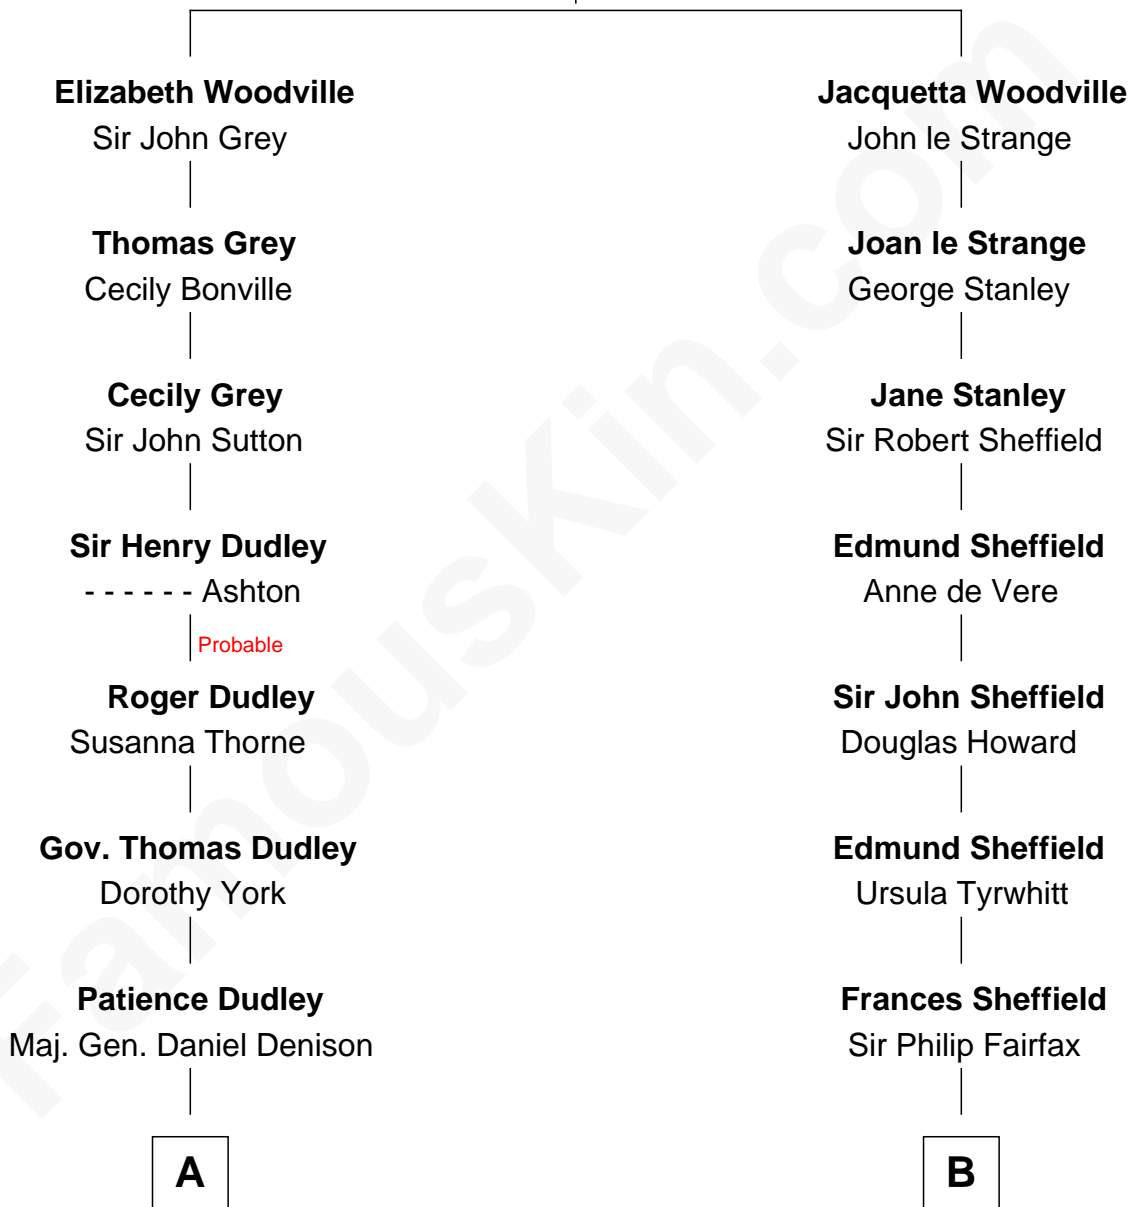

# FamousKin.com Relationship Chart of

**Nicholas Gilman**

*Signer of the U.S. Constitution*

11th cousin 8 times removed of

**Ellen DeGeneres**

*Comedienne and TV Personality*

**Sir Richard Woodville**  
Jacquetta of Luxembourg

C

Elliot Everett DeGeneres

Ruth Elodie Martin

Elliot Everett DeGeneres

Betty Jane Pfeffer

Ellen DeGeneres

*Comedienne and TV Personality*

FamousKin.com