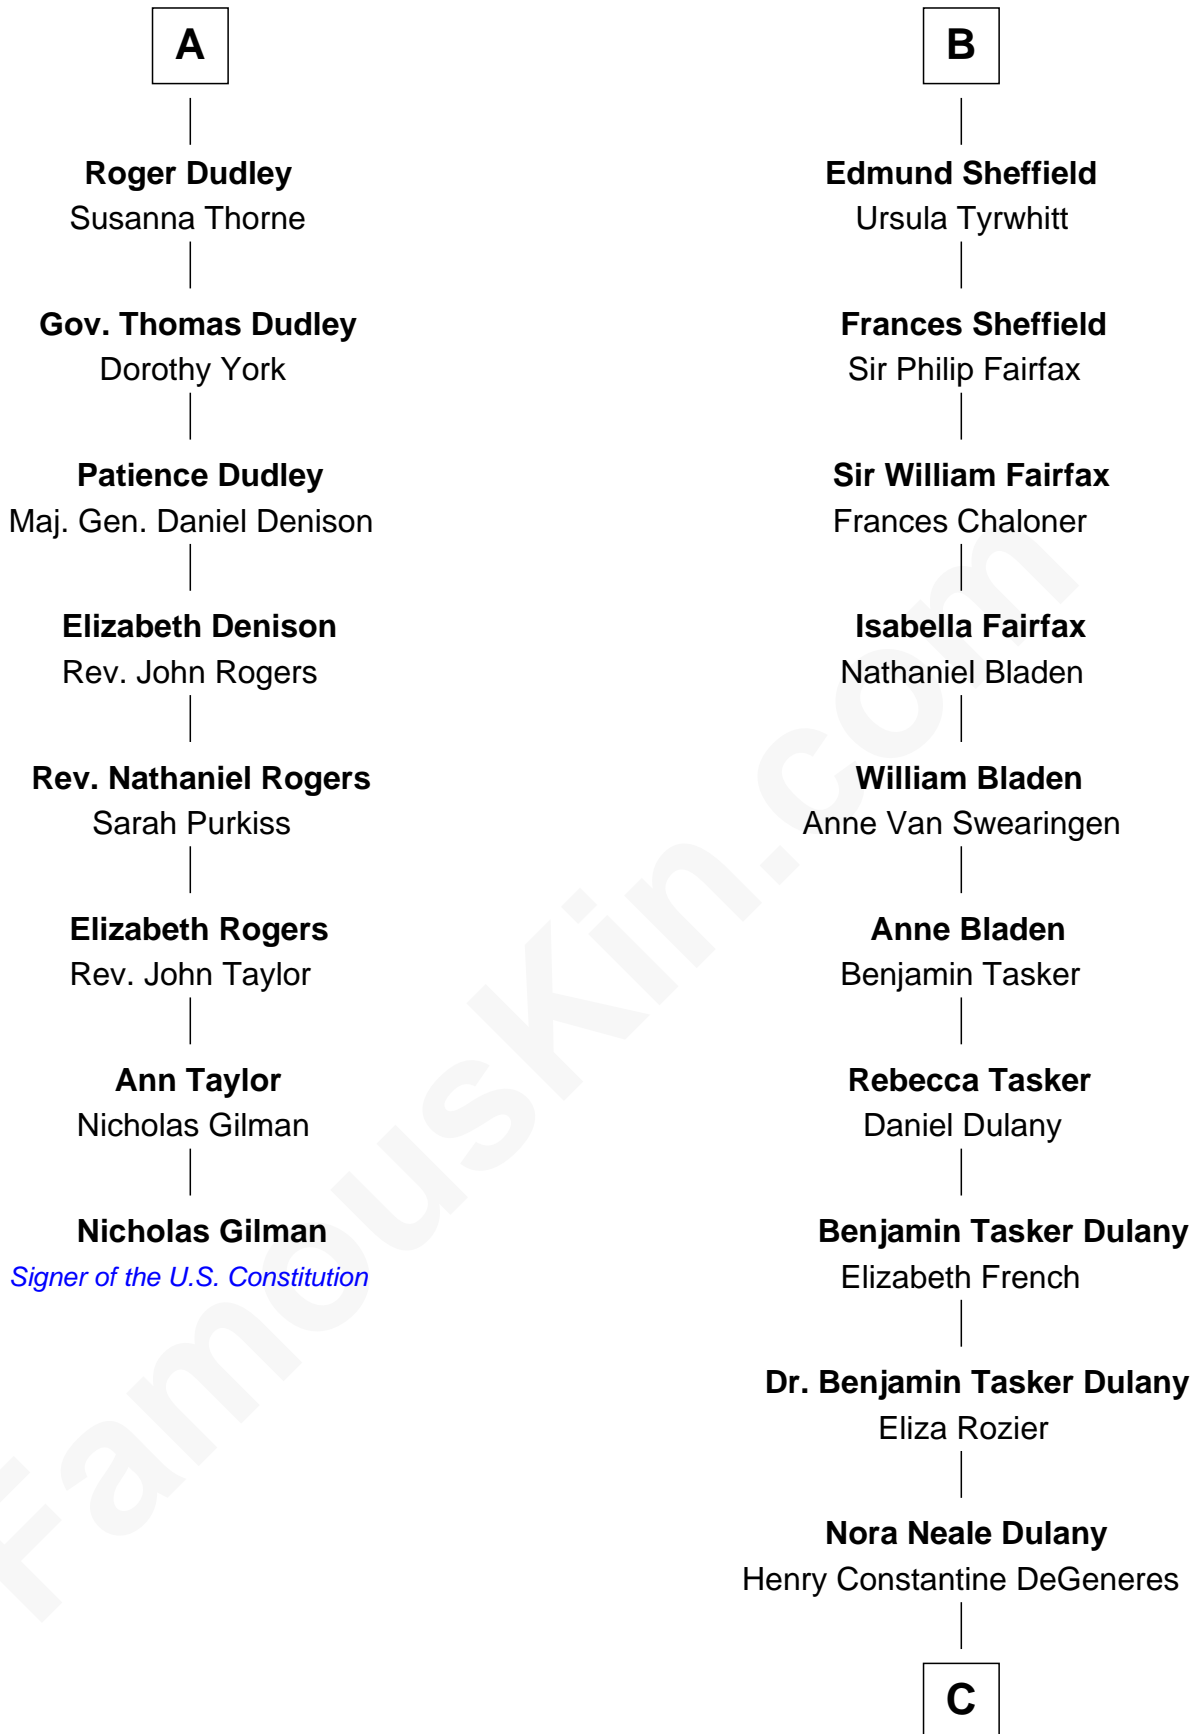

FamousKin.com Relationship Chart of

Nicholas Gilman

Signer of the U.S. Constitution

14th cousin 7 times removed of

Ellen DeGeneres

Comedienne and TV Personality

C

Joseph C. DeGeneres

Mary Whittemore

Alfred George DeGeneres

Julia E. Billiu

Elliot Everett DeGeneres

Ruth Elodie Martin

Elliot Everett DeGeneres

Betty Jane Pfeffer

Ellen DeGeneres