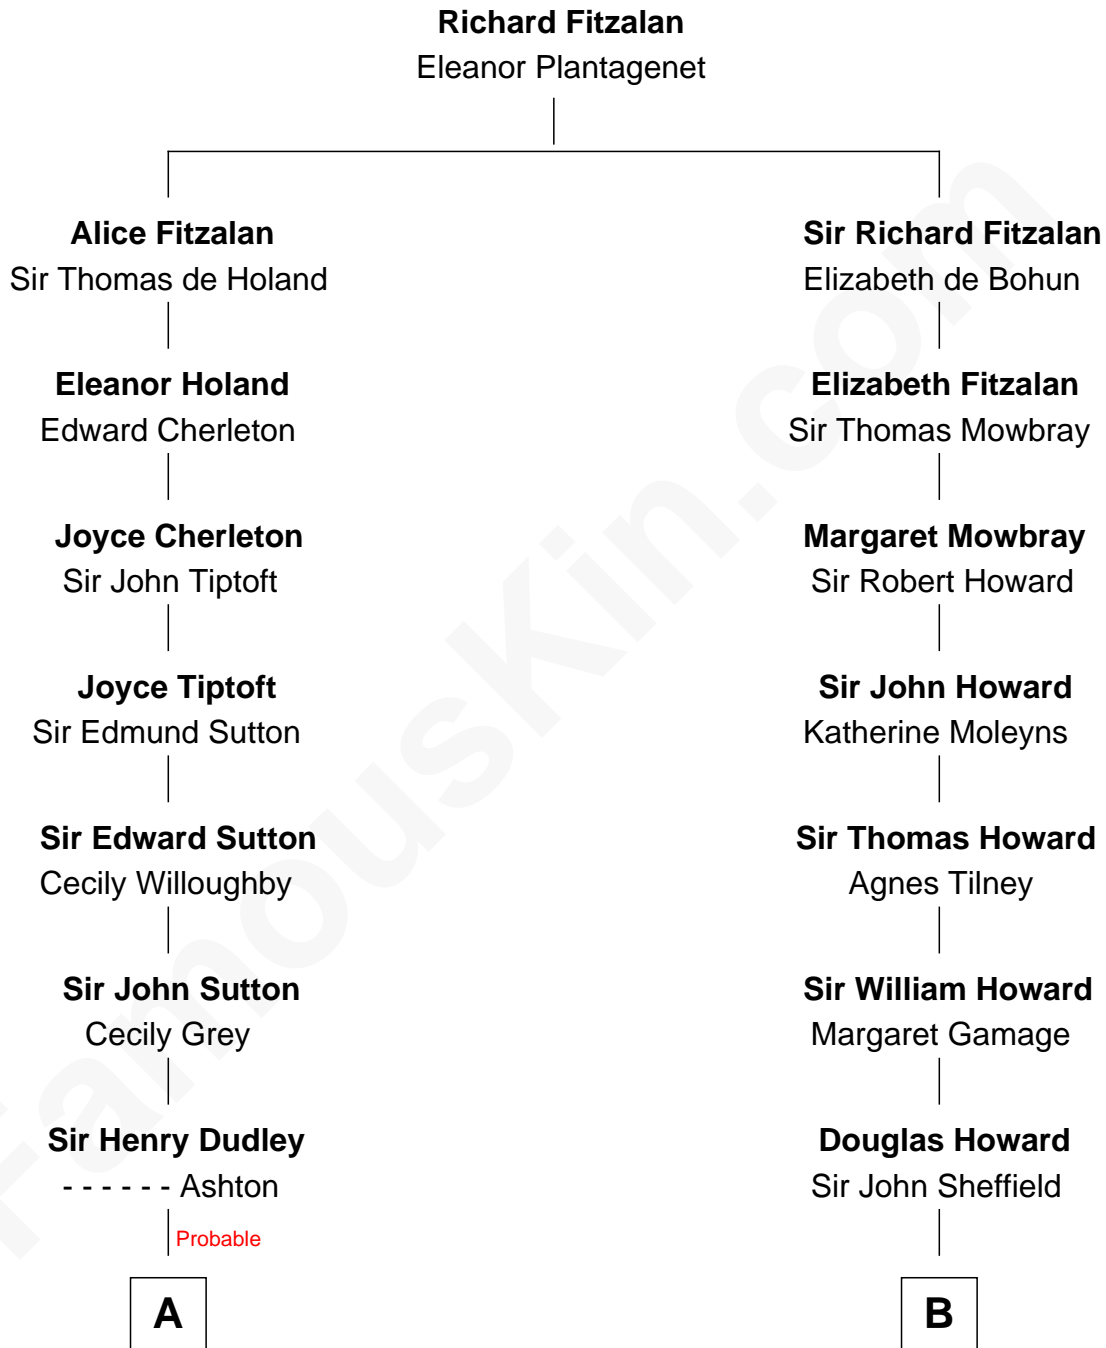

FamousKin.com Relationship Chart of

Nicholas Gilman

Signer of the U.S. Constitution

14th cousin 7 times removed of

Ellen DeGeneres

Comedienne and TV Personality

C

Joseph C. DeGeneres

Mary Whittemore

Alfred George DeGeneres

Julia E. Billiu

Elliot Everett DeGeneres

Ruth Elodie Martin

Elliot Everett DeGeneres

Betty Jane Pfeffer

Ellen DeGeneres