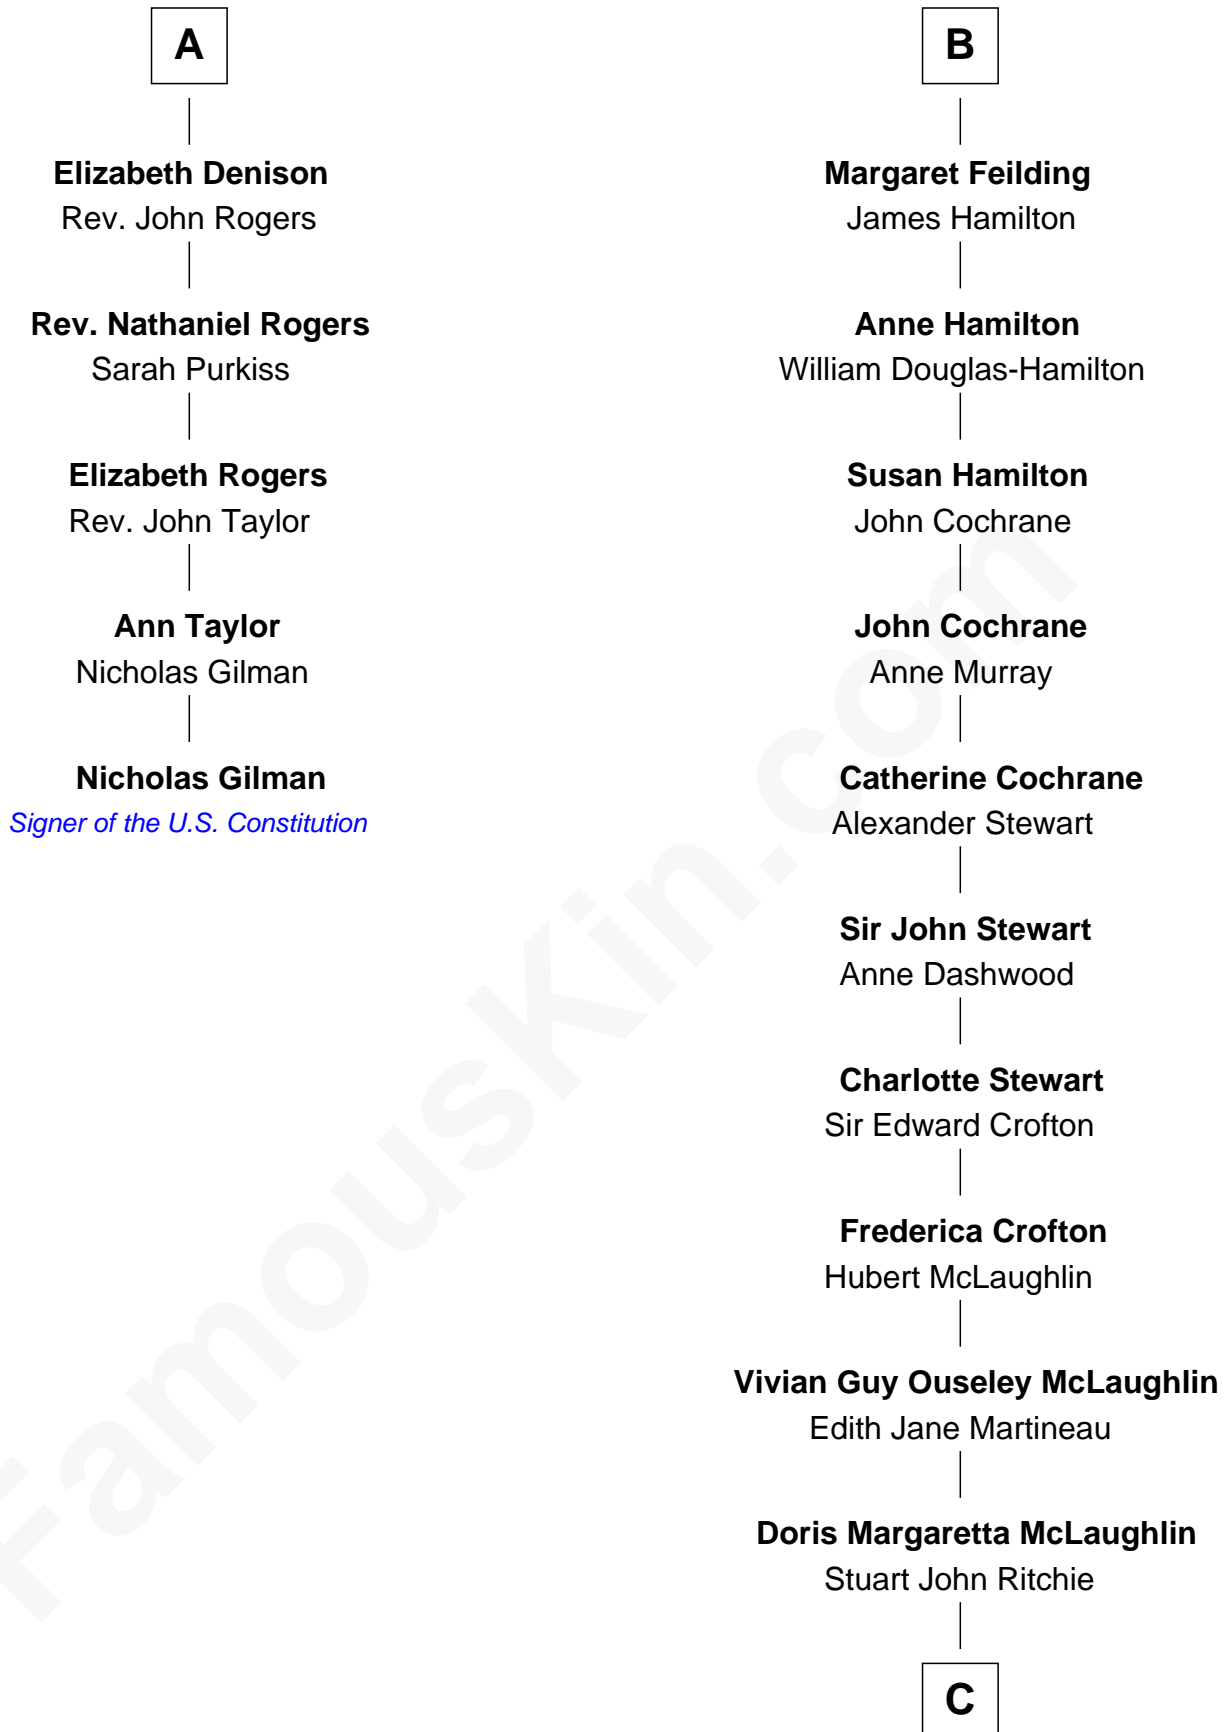

## Relationship Chart of

### Nicholas Gilman

*Signer of the U.S. Constitution*

11th cousin 7 times removed of

**Guy Ritchie**

*British Filmmaker*

C

John Vivian Ritchie  
Amber Mary Parkinson

Guy Ritchie  
*British Filmmaker*