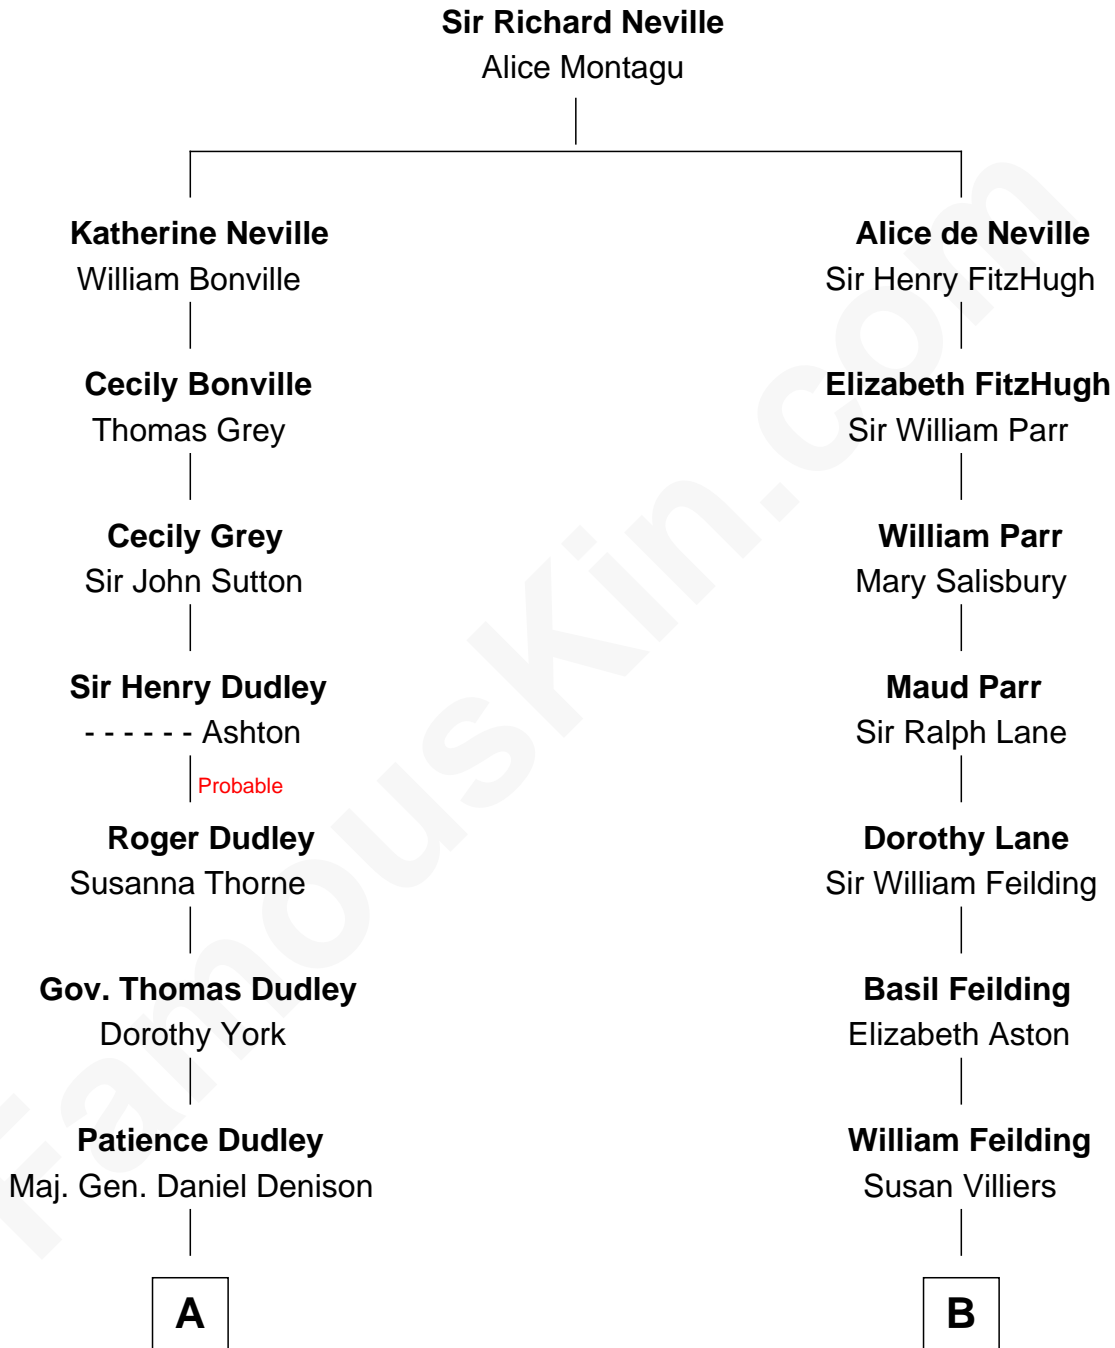

## Relationship Chart of

### Nicholas Gilman

*Signer of the U.S. Constitution*

11th cousin 7 times removed of

**Guy Ritchie**

*British Filmmaker*

C

John Vivian Ritchie  
Amber Mary Parkinson

Guy Ritchie  
*British Filmmaker*