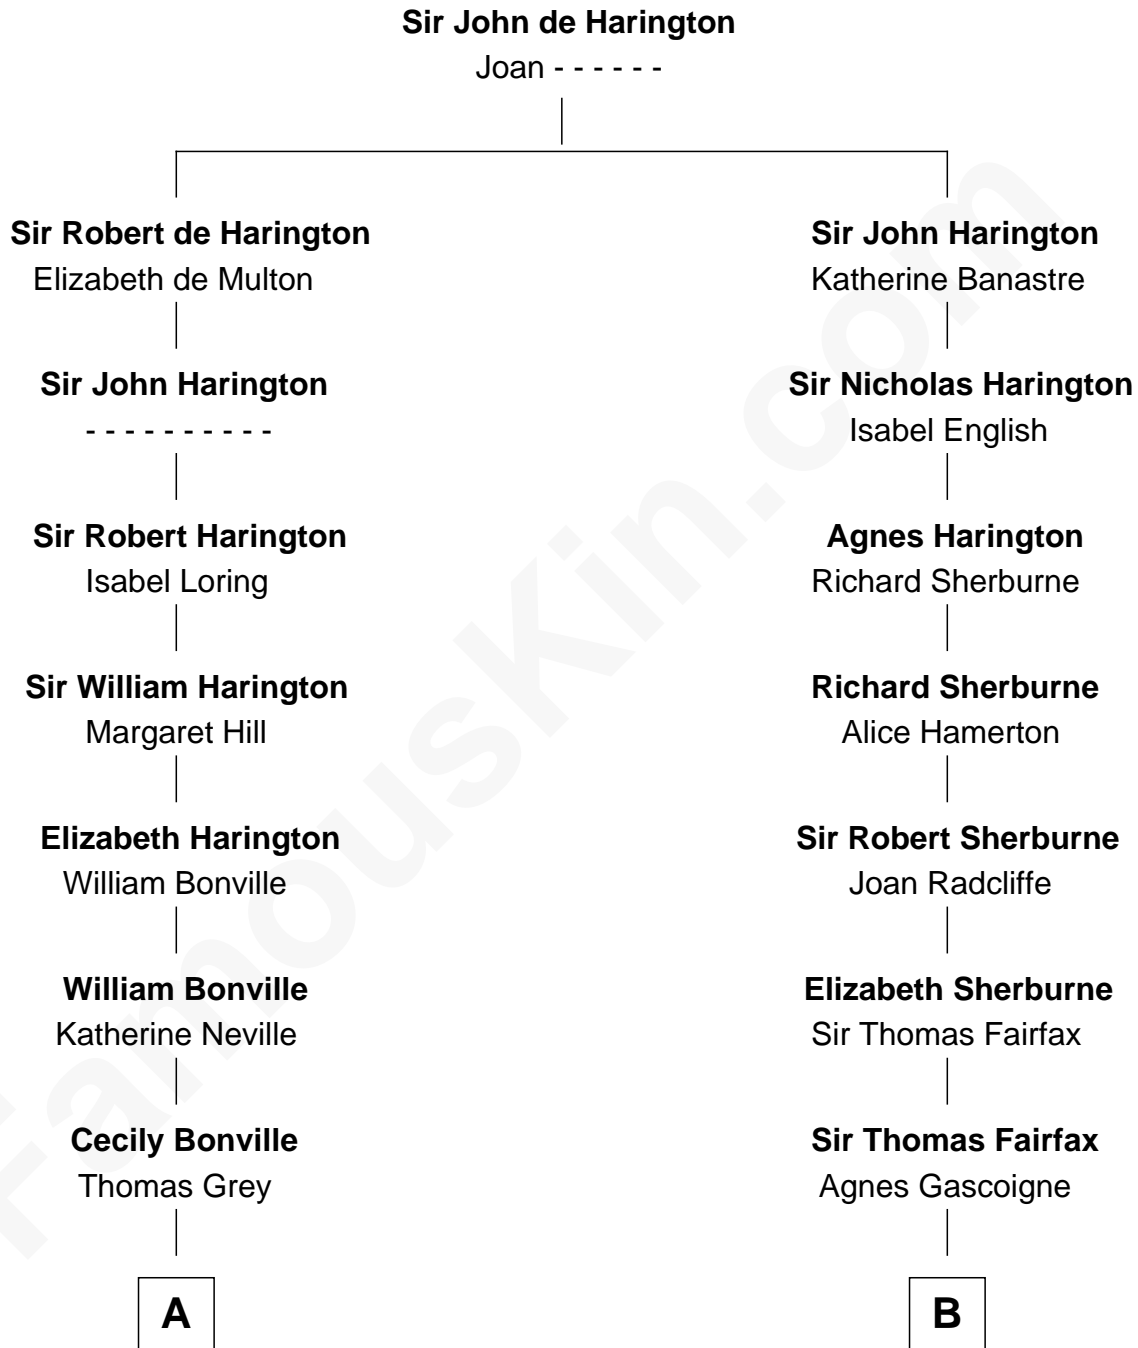

FamousKin.com

Relationship Chart of

Nicholas Gilman

Signer of the U.S. Constitution

16th cousin 4 times removed of

Guy Ritchie

British Filmmaker

C

Edith Jane Martineau

Vivian Guy Ouseley McLaughlin

Doris Margaretta McLaughlin

Stuart John Ritchie

John Vivian Ritchie

Amber Mary Parkinson

Guy Ritchie

British Filmmaker