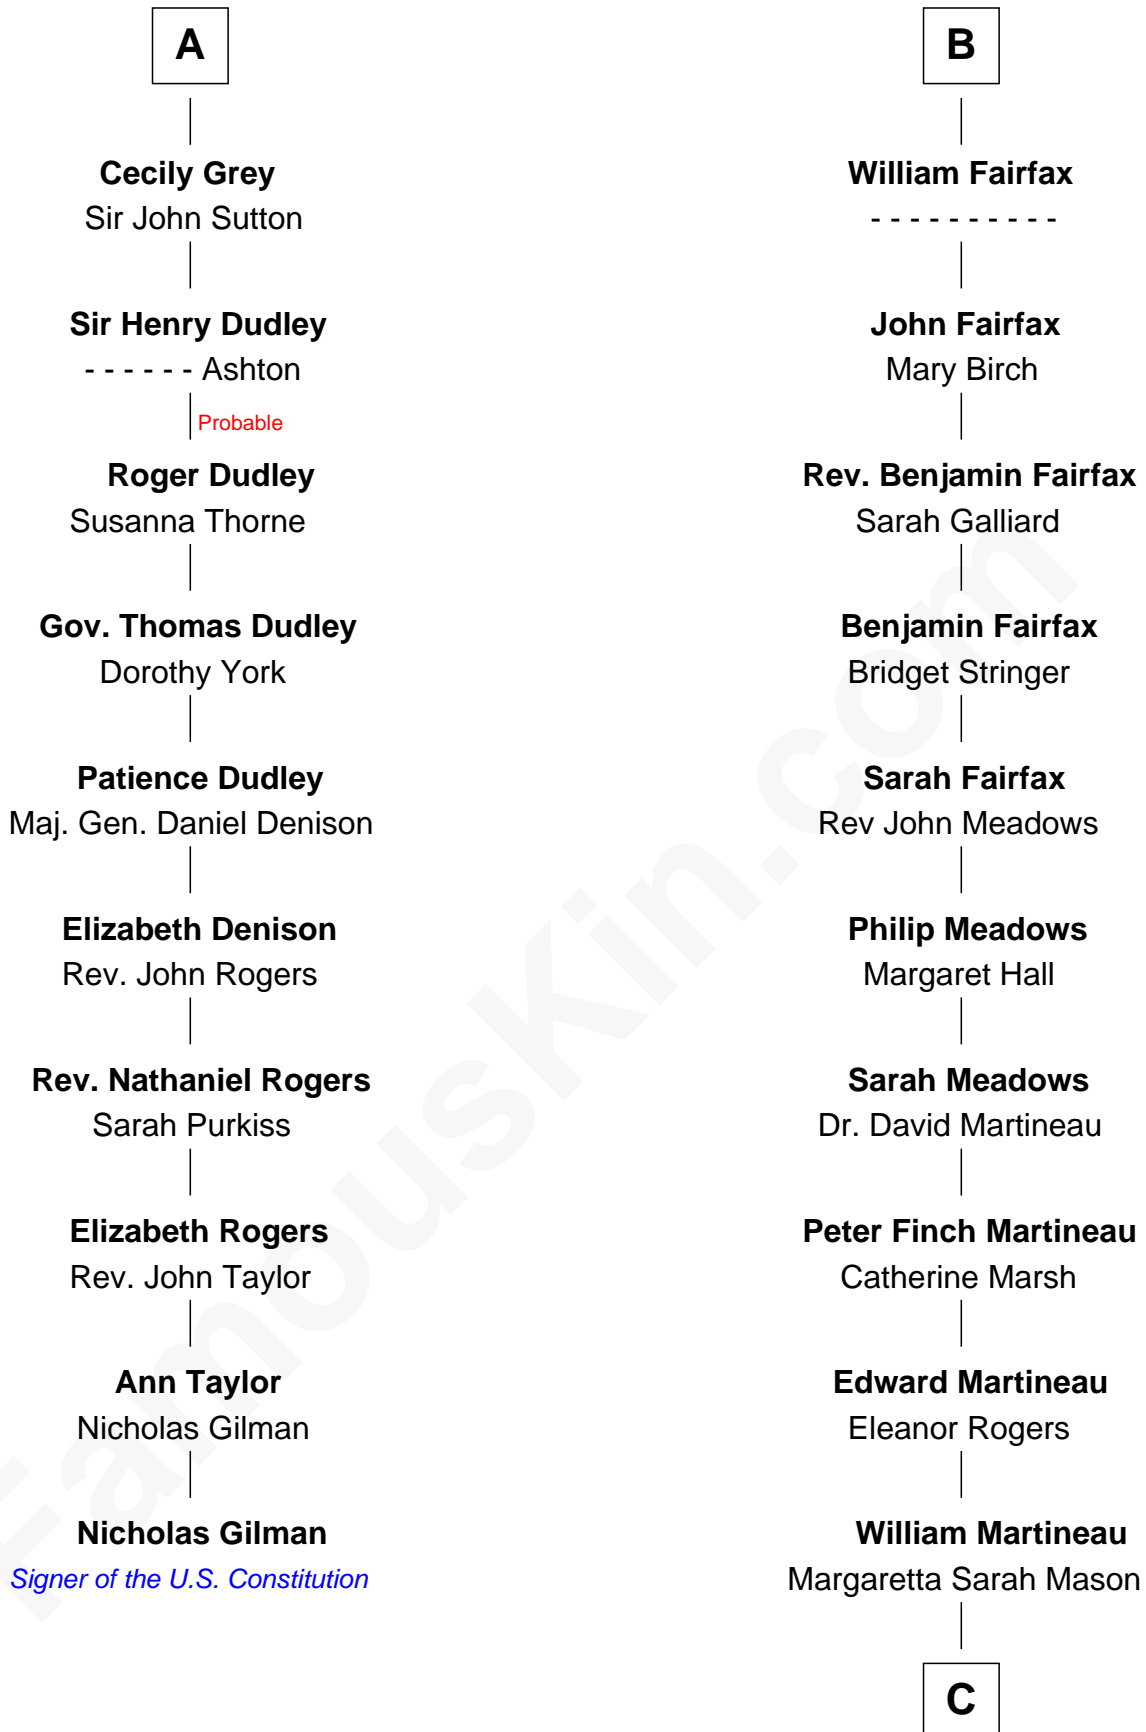

FamousKin.com

Relationship Chart of

Nicholas Gilman

Signer of the U.S. Constitution

16th cousin 4 times removed of

Guy Ritchie

British Filmmaker

C

Edith Jane Martineau

Vivian Guy Ouseley McLaughlin

Doris Margaretta McLaughlin

Stuart John Ritchie

John Vivian Ritchie

Amber Mary Parkinson

Guy Ritchie

British Filmmaker