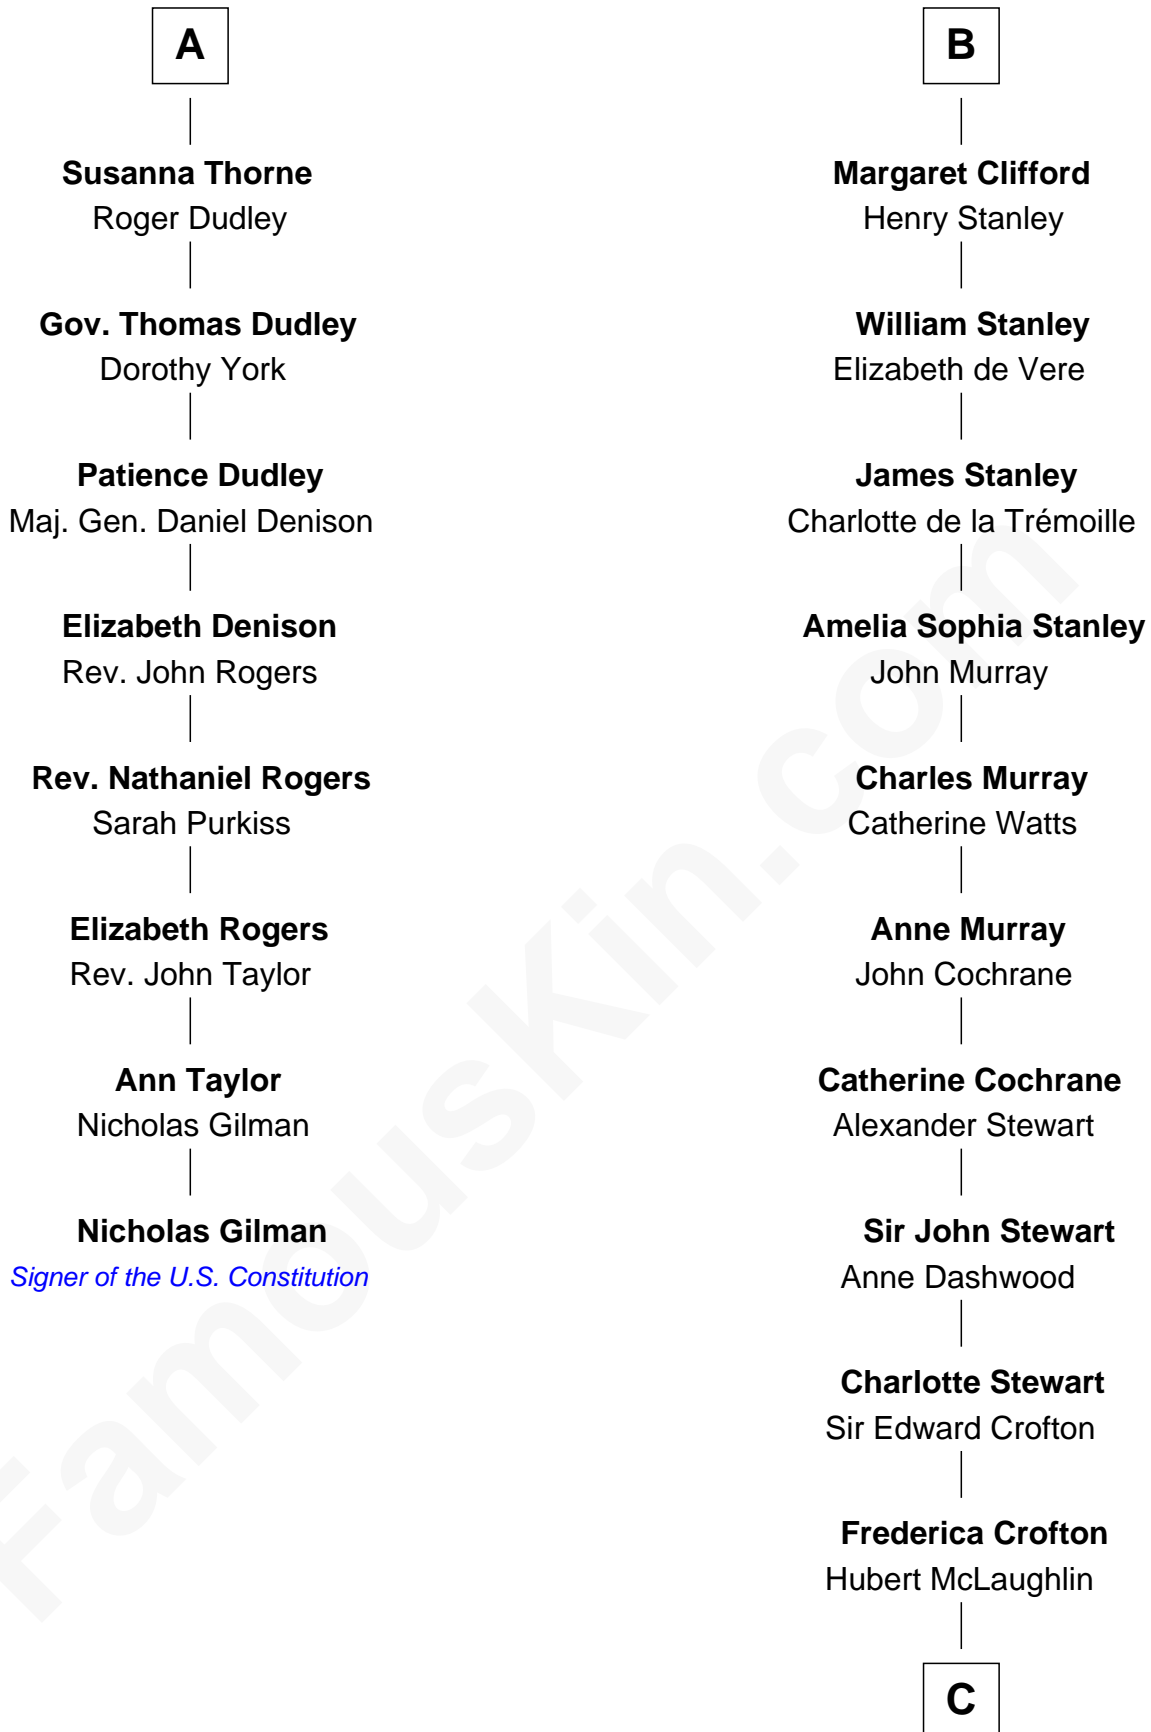

FamousKin.com

Relationship Chart of

Nicholas Gilman

Signer of the U.S. Constitution

14th cousin 6 times removed of

Guy Ritchie

British Filmmaker

Sir John Grey

Avice Marmion

C

Vivian Guy Ouseley McLaughlin

Edith Jane Martineau

Doris Margaretta McLaughlin

Stuart John Ritchie

John Vivian Ritchie

Amber Mary Parkinson