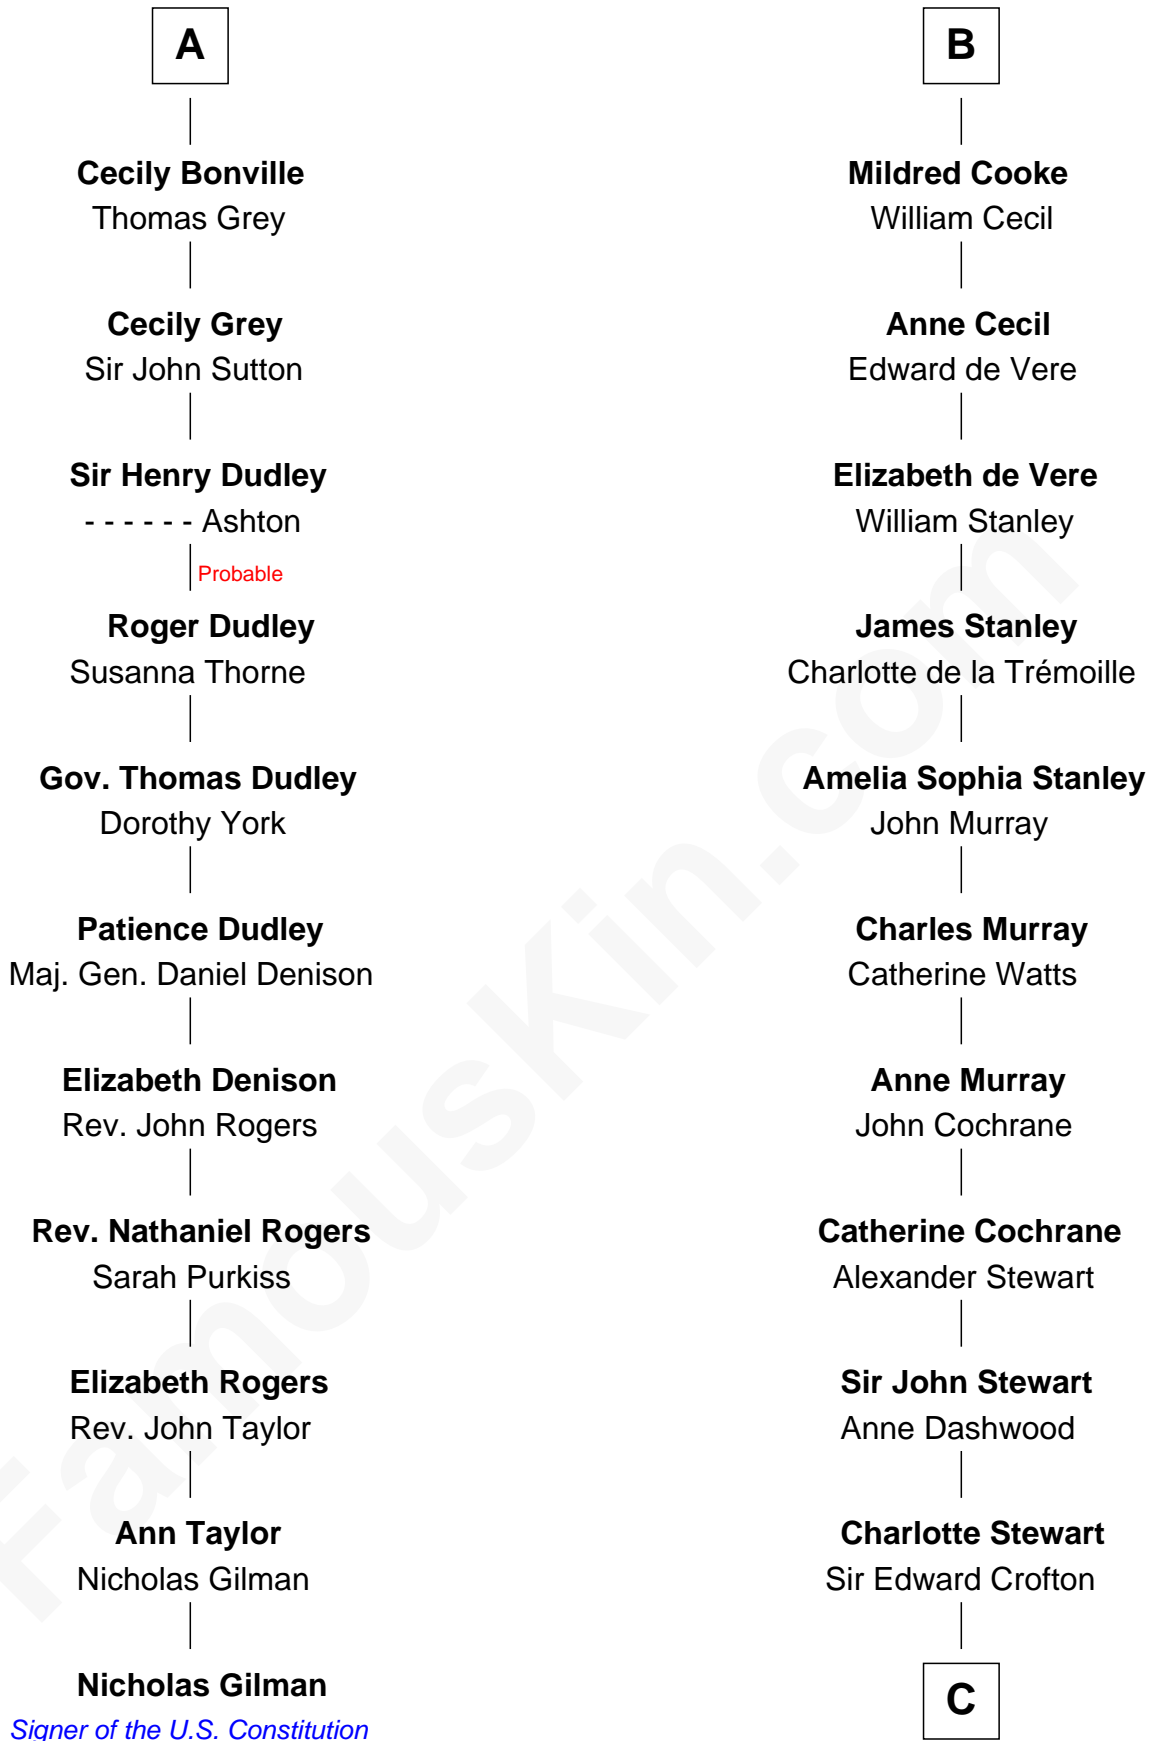

FamousKin.com

Relationship Chart of

Nicholas Gilman

Signer of the U.S. Constitution

17th cousin 4 times removed of

Guy Ritchie

British Filmmaker

C

Frederica Crofton

Hubert McLaughlin

Vivian Guy Ouseley McLaughlin

Edith Jane Martineau

Doris Margaretta McLaughlin

Stuart John Ritchie

John Vivian Ritchie

Amber Mary Parkinson