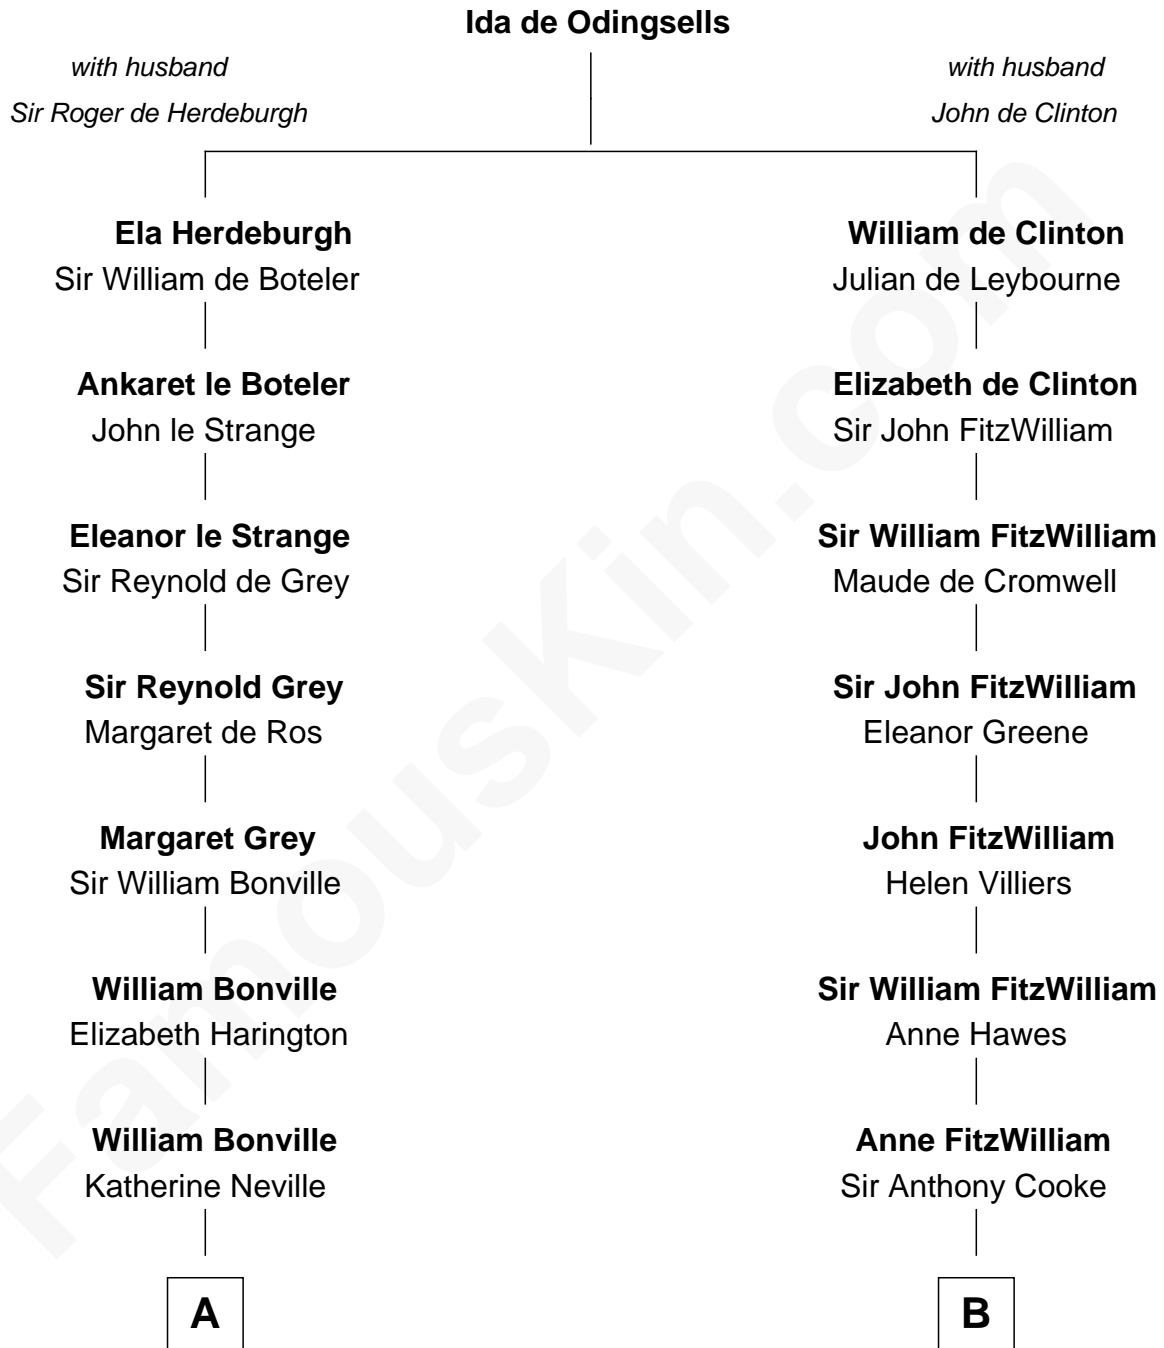

FamousKin.com

Relationship Chart of

Nicholas Gilman

Signer of the U.S. Constitution

17th cousin 4 times removed of

Guy Ritchie

British Filmmaker

C

Frederica Crofton

Hubert McLaughlin

Vivian Guy Ouseley McLaughlin

Edith Jane Martineau

Doris Margaretta McLaughlin

Stuart John Ritchie

John Vivian Ritchie

Amber Mary Parkinson