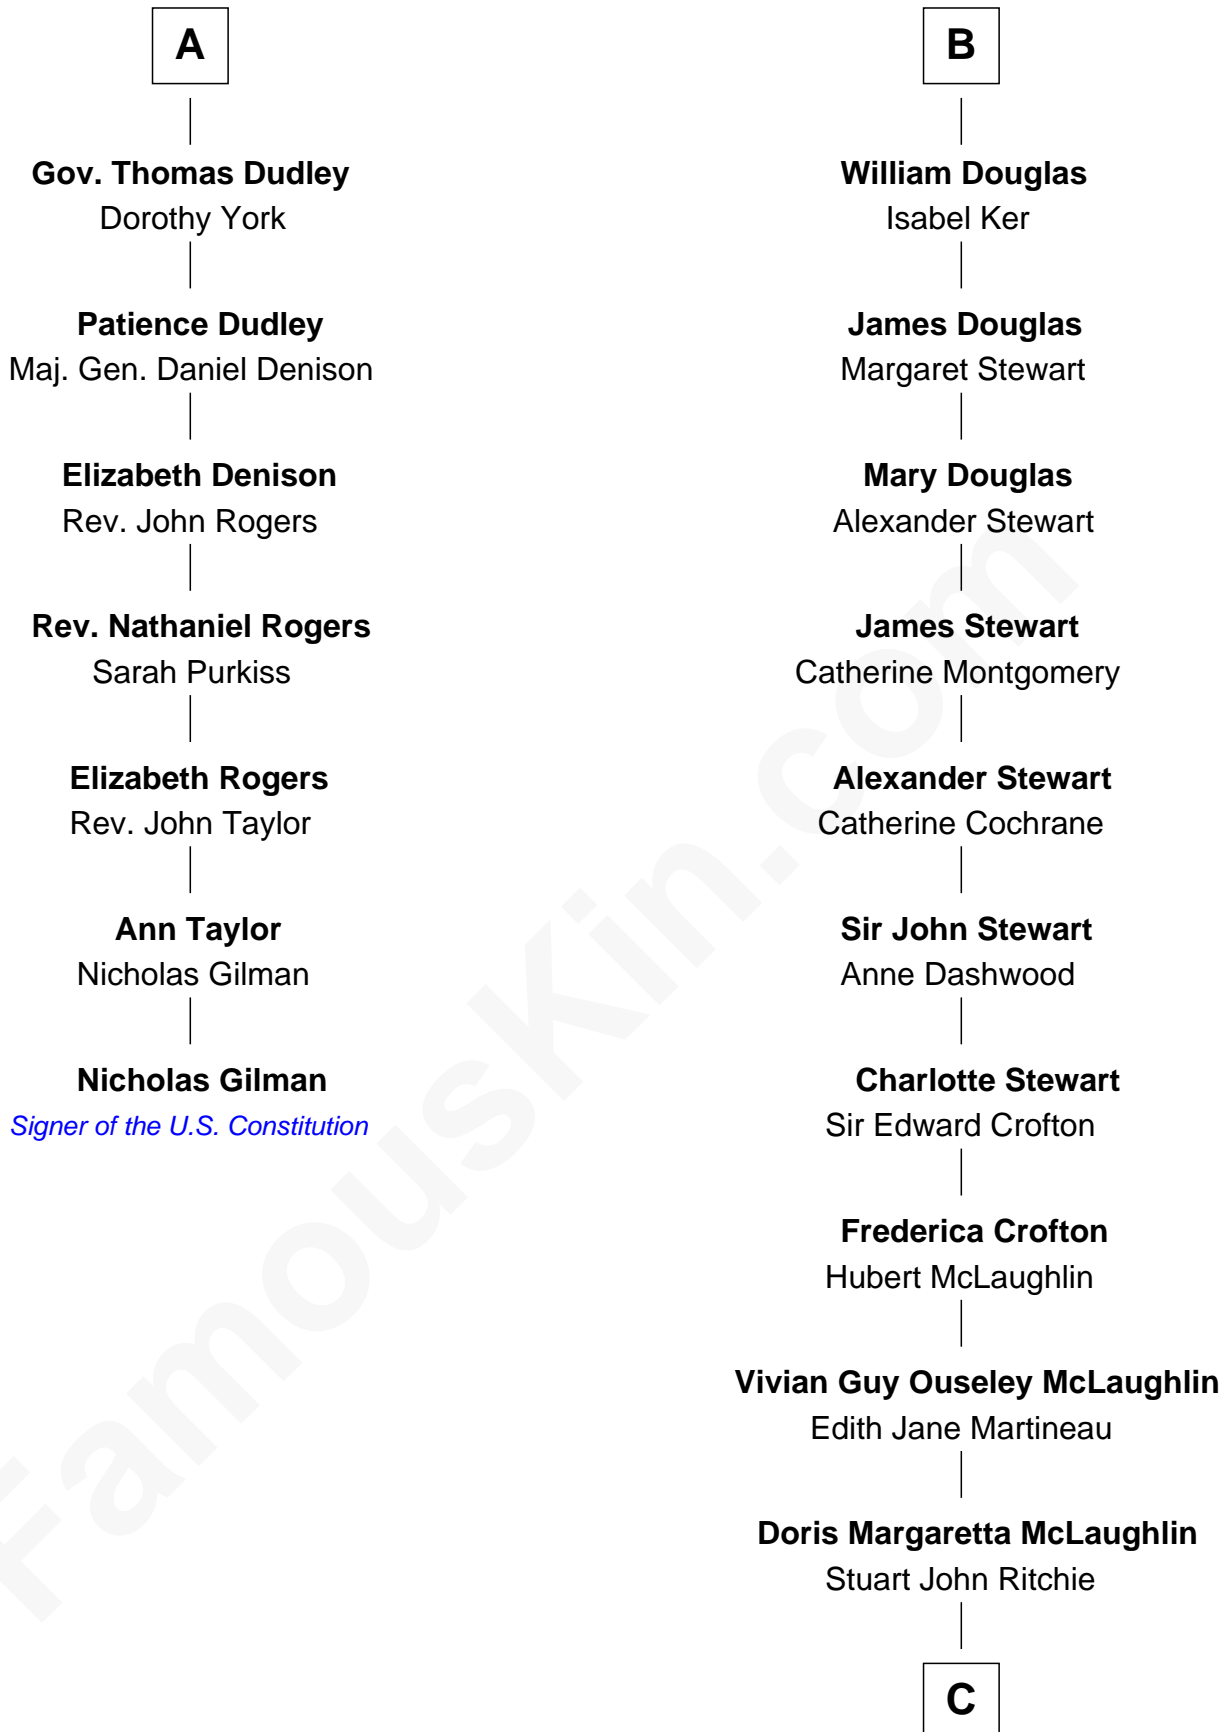

FamousKin.com

Relationship Chart of

Nicholas Gilman

Signer of the U.S. Constitution

13th cousin 5 times removed of

Guy Ritchie

British Filmmaker

Sir Thomas de Holand

Alice Fitzalan

C

John Vivian Ritchie
Amber Mary Parkinson

Guy Ritchie
British Filmmaker

FamousKin.com