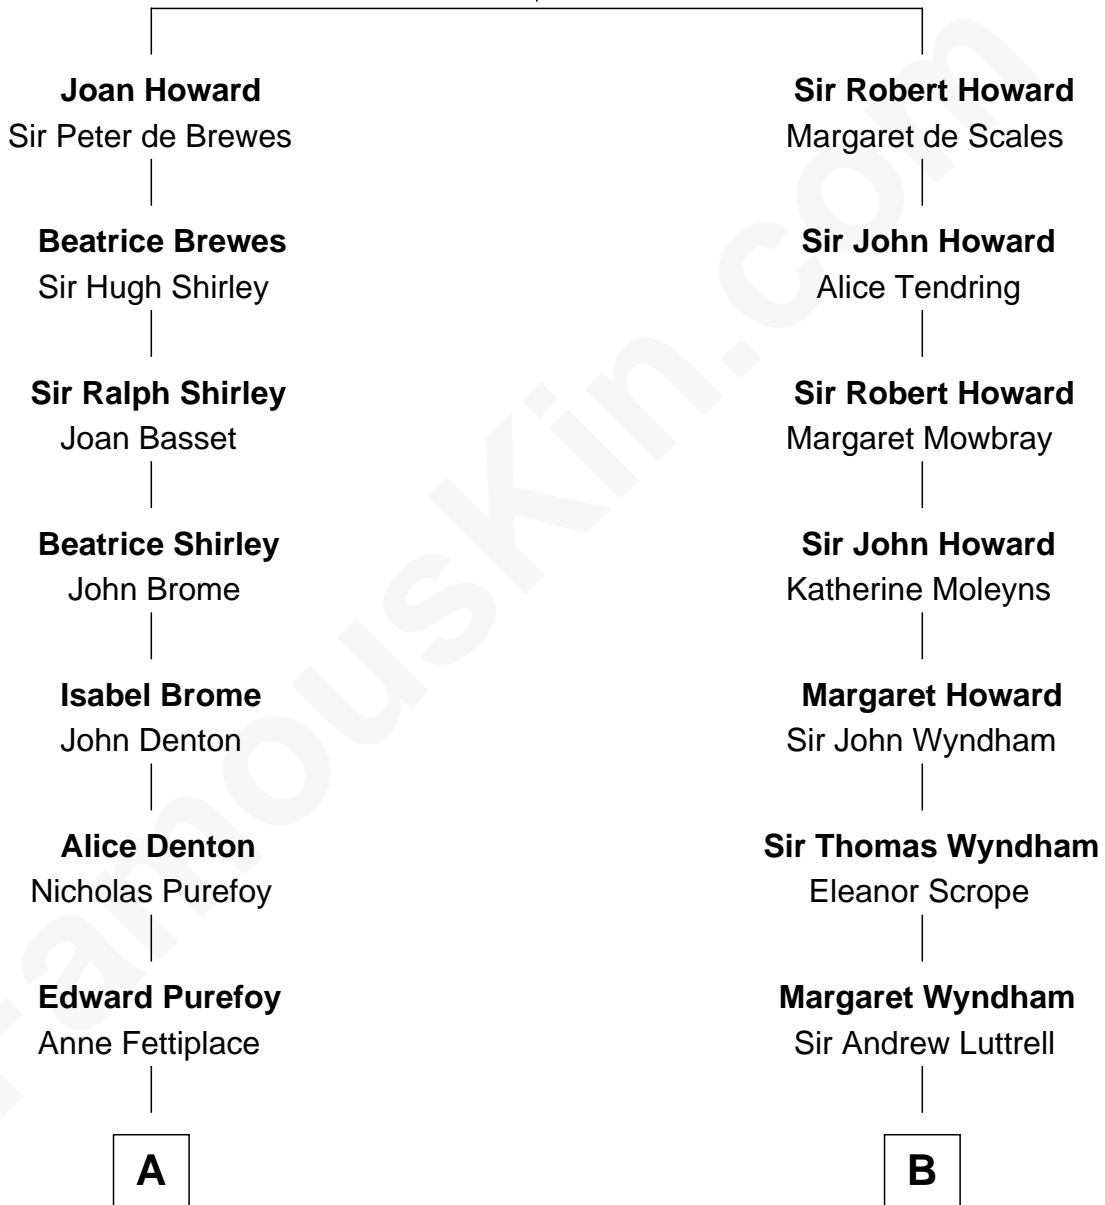

## Relationship Chart of

### Nicholas Gilman

*Signer of the U.S. Constitution*

15th cousin 5 times removed of

**Guy Ritchie**

*British Filmmaker*

**Sir John Howard**

Alice de Bois

C

**Vivian Guy Ouseley McLaughlin**

Edith Jane Martineau

**Doris Margaretta McLaughlin**

Stuart John Ritchie

**John Vivian Ritchie**

Amber Mary Parkinson

**Guy Ritchie**

*British Filmmaker*