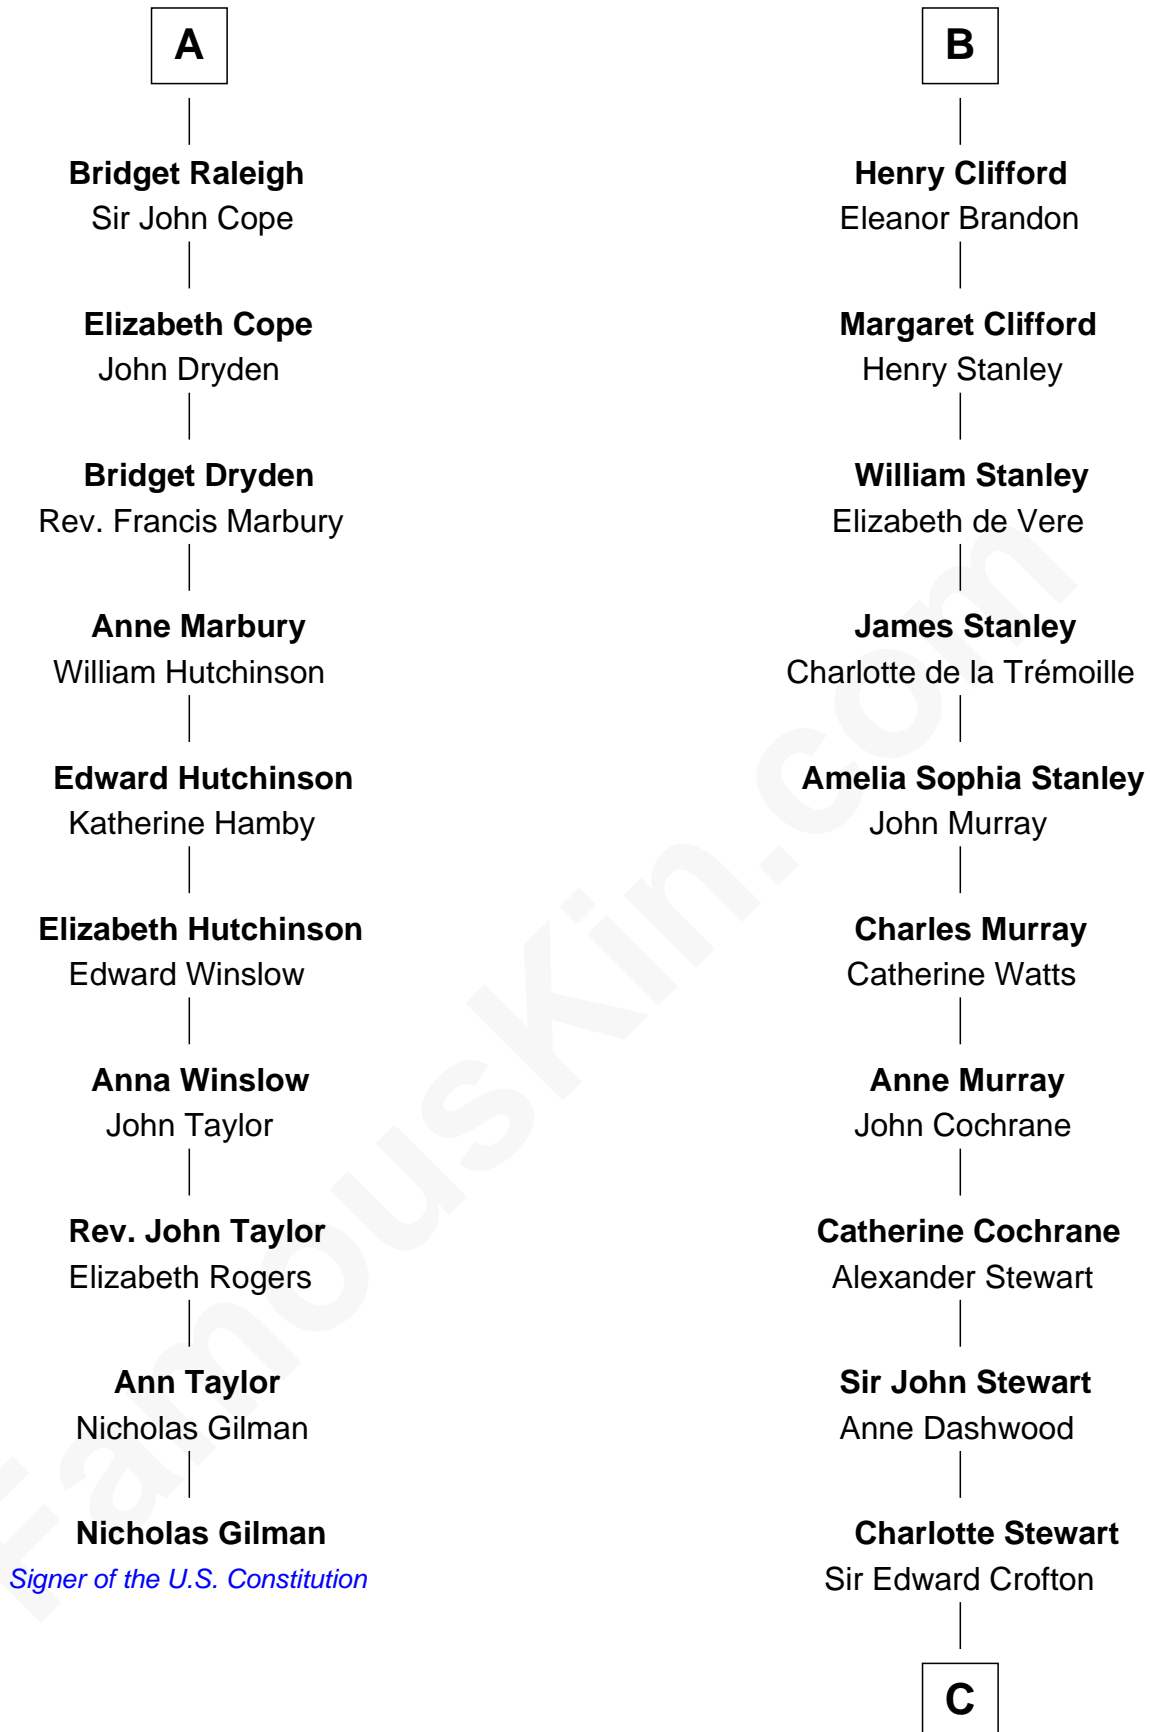

FamousKin.com

Relationship Chart of

Nicholas Gilman

Signer of the U.S. Constitution

16th cousin 5 times removed of

Guy Ritchie

British Filmmaker

Hugh le Despencer

Sir Thomas Greene

Elizabeth Greene

William Raleigh

Sir Edward Raleigh

Margaret Verney

Sir Edward Raleigh

Anne Chamberlayne

A

Elizabeth le Despencer

Maurice de Berkeley

Thomas de Berkeley

Margaret de Lisle

Elizabeth de Berkeley

Richard de Beauchamp

Eleanor Beauchamp

Edmund Beaufort

Eleanor Beaufort

Sir Robert Spencer

Catherine Spencer

Henry Algernon Percy

Margaret Percy

Henry Clifford

B

C