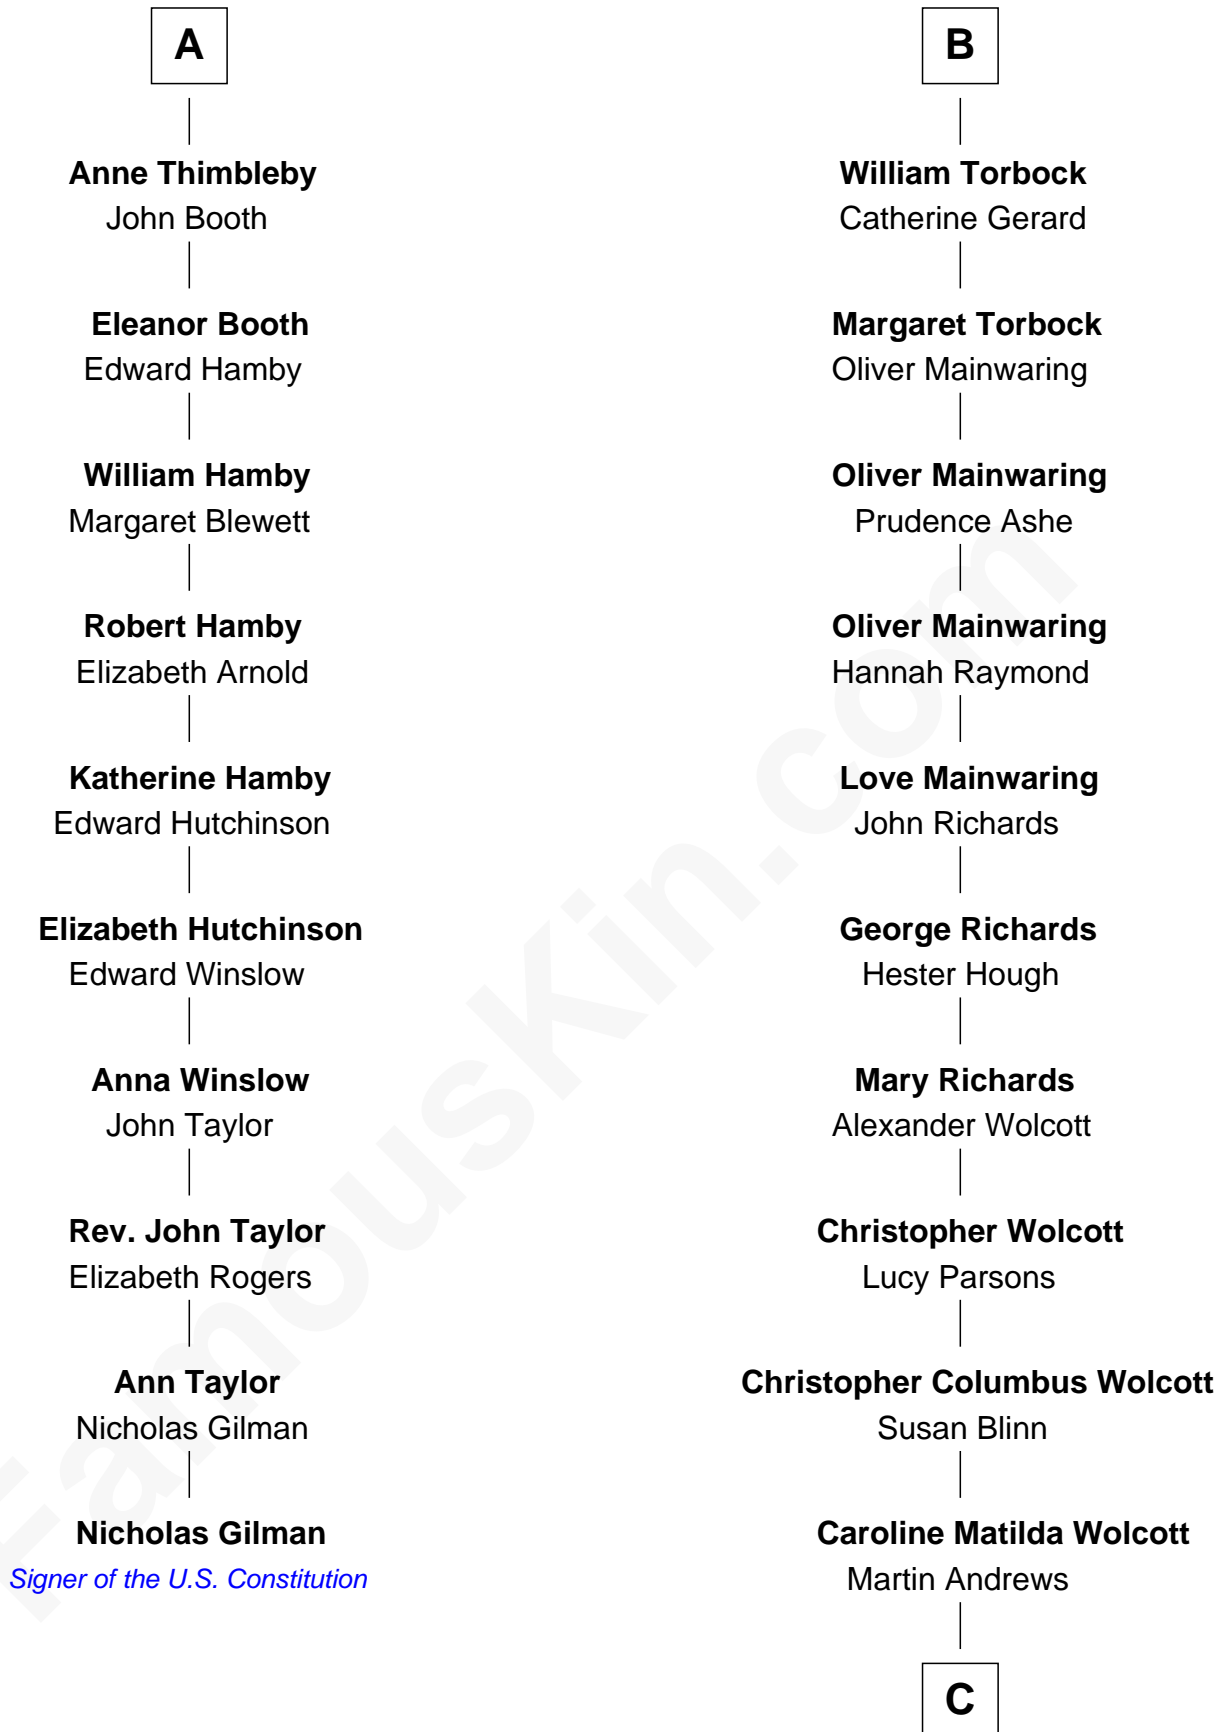

FamousKin.com

Relationship Chart of

Nicholas Gilman

Signer of the U.S. Constitution

16th cousin 2 times removed of

Buckminster Fuller

Author, Architect, and Inventor

Bartholomew de Badlesmere

Margaret de Clare

Margery de Badlesmere

Sir William de Ros

Maud de Roos

John de Welles

Margery de Welles

Stephen le Scrope

Maude le Scrope

Sir John Stanley

Elizabeth Weever

Margery Stanley

Sir William Torbock

Thomas Torbock

Elizabeth Moore

B

C