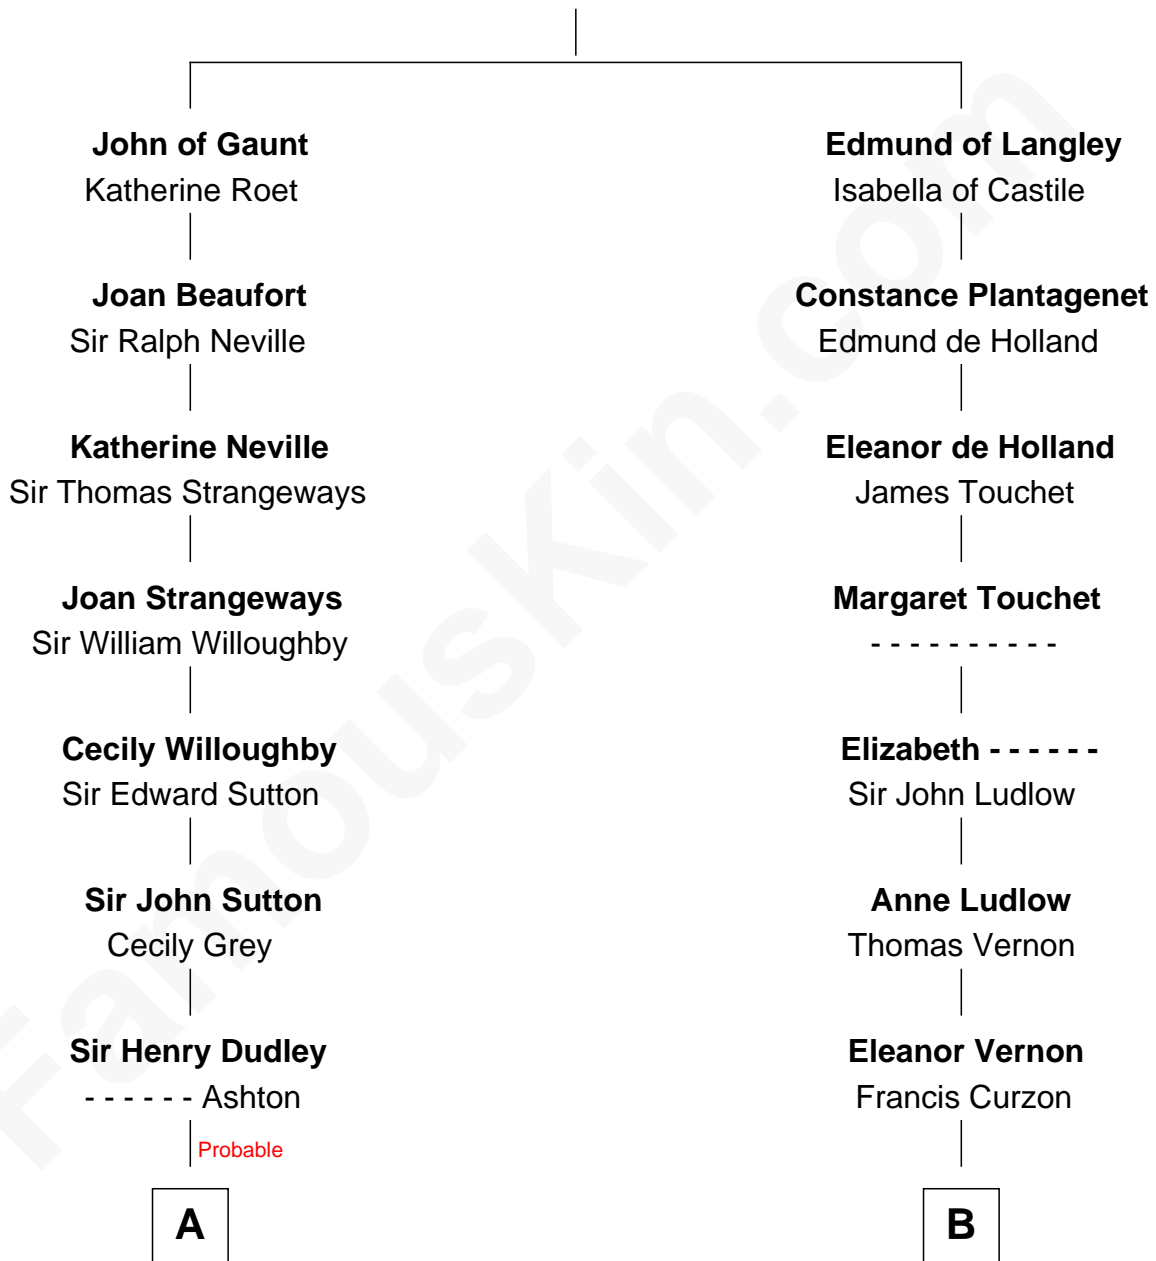

## Relationship Chart of

### Nicholas Gilman

*Signer of the U.S. Constitution*

14th cousin 6 times removed of

**Oliver Platt**

*Movie Actor*

**Edward III, King of England**

Philippa of Hainault

**C**

**Cynthia Burke Roche**

Arthur Scott Burden

**Eileen Burden**

Walter Maynard

**Sheila Maynard**

Nicholas Platt

**Oliver Platt**

*Movie Actor*