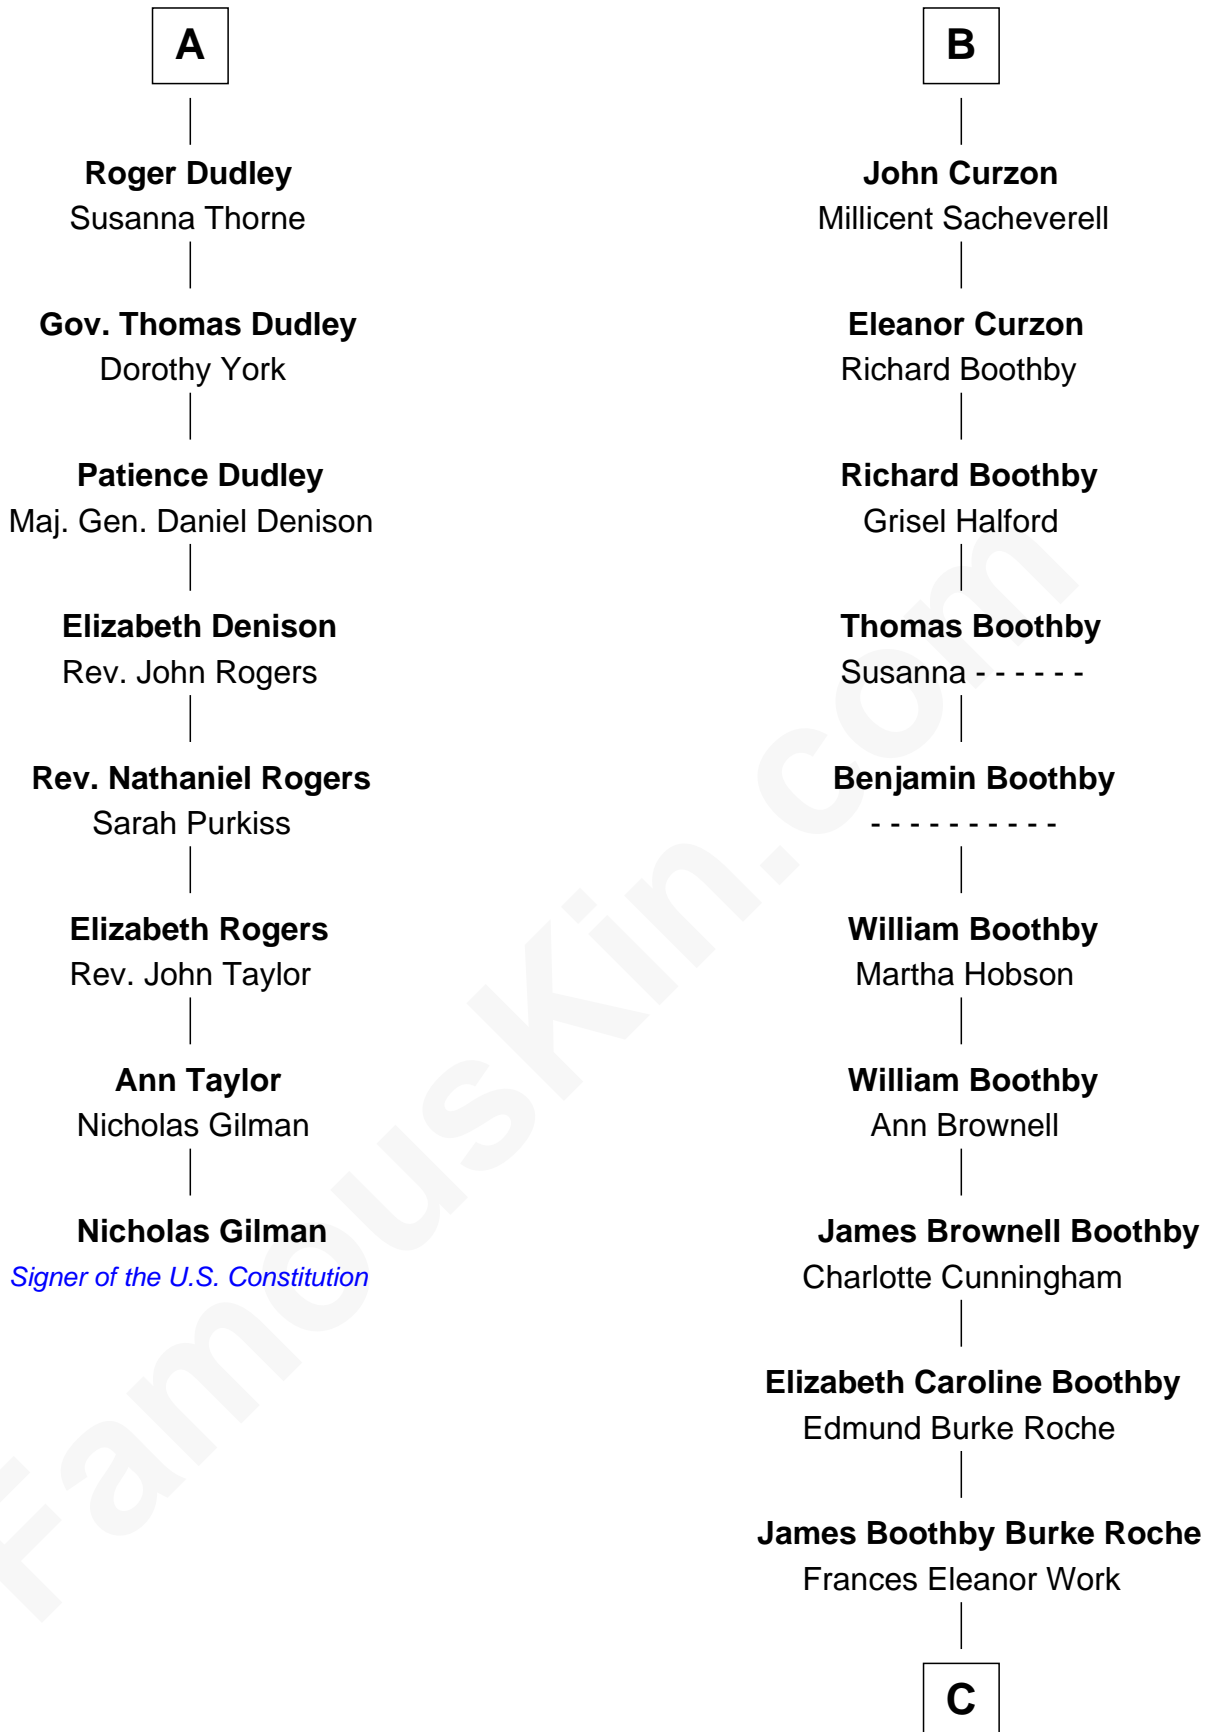

## Relationship Chart of

### Nicholas Gilman

*Signer of the U.S. Constitution*

14th cousin 6 times removed of

**Oliver Platt**

*Movie Actor*

**Edward III, King of England**

Philippa of Hainault

**C**